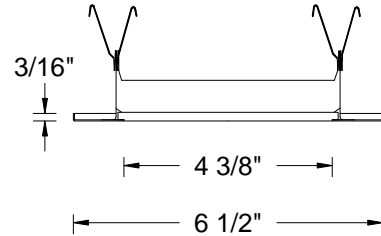

CATALOG NUMBER	TYPE
PROJECT	

5" LINE VOLTAGE DOWNLIGHTS

R-522

Ordering Matrix		
Series	Model	Finish(Trim)
[]	[]	[]
R	522	WT

Ordering Example (series – model number – finish): R-522-WT

Product Details	Specification Features
<p>Description: Wet location listed glass dome trim. Typical applications include bathrooms, saunas, workrooms and patios. For use with R-5XX series Line voltage downlights.</p> <p>Materials: Durable stamped metal construction. Lens is clear shaped glass. Secured within lamp housing by steel spring clips. Provided with foam rubber gasket around outer perimeter.</p> <p>Lamping Utilizes medium base incandescent or 4-pin CFL lamps. Incandescent lamps are rated for up to 75W watts max. Compact Fluorescent lamps are rated for 26 watts max. Lamps are ordered separately.</p> <p>Finish: Abrasion resistant powder coat painted or plated metal finish. Trim is available in white.</p> <p>Listing: UL & CUL Listed. Suitable for damp locations.</p>	<ul style="list-style-type: none"> • Handles surfaces up to 1" • 5 year W.A.C. Lighting product warranty.

Compatible Housings(Sold separately)

R-500-N-UA

Air tight.
New Construction
NON-IC rated: 40W A19

R-501-R-UA

Air tight.
Remodel housing.
NON-IC rated: 40W A19

R-F502-N-ICA

IC Rated. Air tight.
New Construction
13W Max. CFL