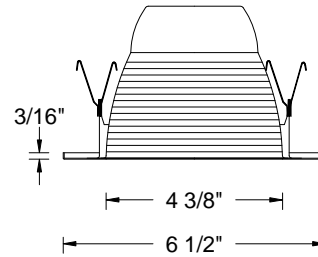

CATALOG NUMBER	TYPE
PROJECT	

5" LINE VOLTAGE DOWNLIGHTS

R-520

Ordering Matrix				
Series	Model	Finish(Baffle/Trim)		
R	520	BK/WT	BN	BZ WT/WT

Ordering Example (series – model number – finish): R-520-BK/WT

Product Details	Specification Features
<p>Description: Recessed trim with interior step baffle. For use with R-5XX series Line voltage downlights.</p> <p>Materials: Durable stamped metal construction. Secured within lamp housing by steel spring clips. Provided with foam rubber gasket around outer perimeter.</p> <p>Lamping Utilizes medium base incandescent or 4-pin CFL lamps. Incandescent lamps are rated for up to 75W watts max. Compact Fluorescent lamps are rated for 26 watts max. Lamps are ordered separately.</p> <p>Finish: Abrasion resistant powder coat painted or plated metal finish. Baffle is available in Black (BK), Bronze(BZ) , Brushed Nickel(BN) or White (WT) . Trim is available in Brushed Nickel (BN), Bronze(BZ) or White.</p> <p>Listing: UL & CUL Listed. Suitable for damp locations.</p>	<ul style="list-style-type: none"> • Handles surfaces up to 1" • 5 year W.A.C. Lighting product warranty.