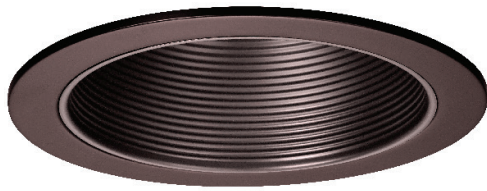

R-620

6" Line Voltage Downlight Trim

WAC LIGHTING

Responsible Lighting®

Fixture Type:

Catalog Number:

Project:

Location:

PRODUCT DESCRIPTION

Recessed trim with interior step baffle. For use with R-600 series Line voltage downlight housings.

FEATURES

- Secured to lamp holder bracket by steel springs
- Provided with foam rubber gasket around outer perimeter
- Abrasion resistant powder coat paint or plated metal finish
- Handles surfaces up to 3/4"
- 5 year WAC Lighting product warranty

SPECIFICATIONS

Construction: Durable stamped metal construction. Secured within lamp housing by steel spring clips. Provided with foam rubber gasket around outer perimeter.

Lamp: Utilizes LED PAR30 lamp or medium base incandescent lamps. Incandescent lamps are rated for up to 75W watts max. Lamps are ordered separately.

Finish: Abrasion resistant powder coat painted or plated metal finish. Trim is available in Brushed Nickel (BN), Copper Bronze (CB) or White (WT/WT).

Standards: UL & CUL Listed. Suitable for damp locations.