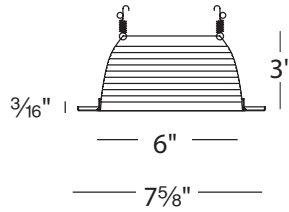

R-620

6" Line Voltage Downlight Trim

WAC LIGHTING

Responsible Lighting®

Fixture Type:

Catalog Number:

Project:

Location:

PRODUCT DESCRIPTION

Recessed trim with interior step baffle. For use with R-600 series Line voltage downlight housings.

FEATURES

- Secured to lamp holder bracket by steel springs
- Provided with foam rubber gasket around outer perimeter
- Abrasion resistant powder coat paint or plated metal finish
- Handles surfaces up to 3/4"
- 5 year WAC Lighting product warranty

SPECIFICATIONS

Construction: Durable stamped metal construction. Secured within lamp housing by steel spring clips. Provided with foam rubber gasket around outer perimeter.

Lamp: Utilizes LED PAR30 lamp or medium base incandescent lamps. Incandescent lamps are rated for up to 75W watts max. Lamps are ordered separately.

Finish: Abrasion resistant powder coat painted or plated metal finish. Trim is available in Brushed Nickel (BN), Copper Bronze (CB) or White (WT/WT).

Standards: UL & CUL Listed. Suitable for damp locations.

ORDER NUMBER

Model	Finish	Baffle/Trim
R-620	BN	Brushed Nickel/Brushed Nickel
	CB	Copper Bronze/Copper Bronze
	WT/WT	White/White