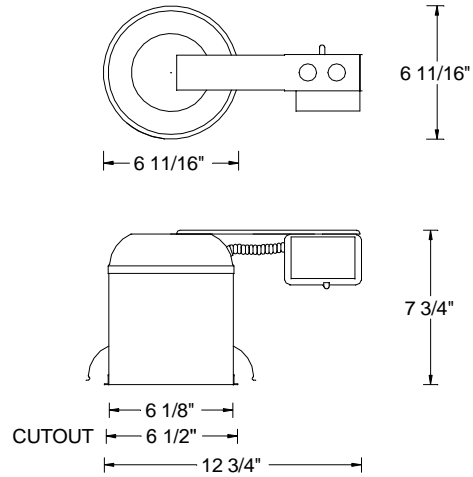

<b>CATALOG NUMBER</b>	<b>TYPE</b>
<b>PROJECT</b>	

**6" LINE VOLTAGE DOWNLIGHTS**

**R-F606D-R-ICA**

<b>Ordering Matrix</b>		
<b>Model</b>	<b>Installation Type</b>	<b>Options</b>
[ ]	[ ]	[ ]
R-F606D: Recessed 6inch compact fluorescent downlights	R-Remodel Housing N-New construction	IC: IC-Rated A : Air Tight

<b>Product Details</b>	
<b>Description:</b>	Line voltage remodel housing.
<b>Materials:</b>	Housing is 20 gauge steel, painted white. Frame, junction box is heavy gauge galvanized steel.
<b>Mounting:</b>	Clips allow easy removal of housing. Accommodates surface thickness of up to 1". 6 1/2" cutout hole.
<b>Ratings:</b>	IC-Rated for direct contact with insulation.
<b>J-Box:</b>	Seven knockouts and four Romex® style wiring connectors provided for ease of installation. Rated for branch and chain wiring.
<b>Ballast:</b>	Rated Lamp Watts: 13W Voltage: 120V Input Current: 0.13A Input Power (ANSI Watts): 15W Minimum 2 years warranty from the manufacturer of the ballast.
<b>Lamp:</b>	Single compact fluorescent lamp. CFQ13W/G24q/830, 3000K CFTR13W/GX24q/830, 3000K Lamps are ordered separately.
<b>Listing:</b>	UL & CUL Listed. Suitable for damp locations.

**Finish Key:**

BK-Black, BN-Brushed Nickel, CL-Specular Clear, WT-White, BZ- Bronze

**Notes:**

The full catalog number for a complete downlight includes the model numbers for both the trim and the housing. More information regarding each individual trim can be viewed on the individual trim spec sheets.