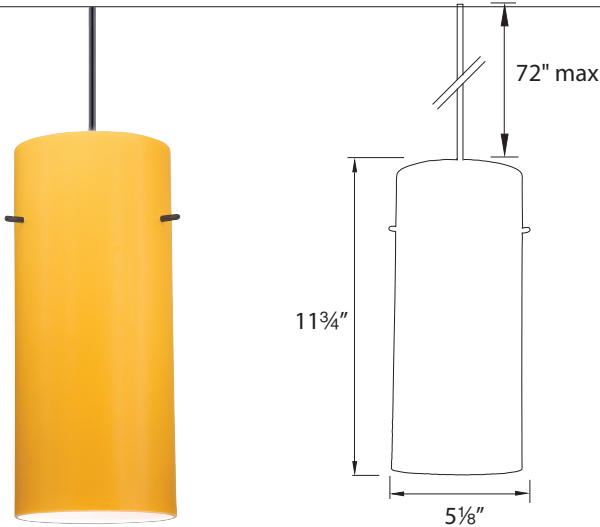

DAX – model: G454
Cosmopolitan Collection

WAC LIGHTING
Responsible Lighting®

Fixture Type:

Catalog Number:

Project: _____

Location: _____

PRODUCT DESCRIPTION

Stimulate the aesthetic sense of your room with simple and understated cased white glass cylinders finished in white and amber acid etched colors.

FEATURES

- Line voltage or LED pendant
- Can be used with energy efficient LED, compact fluorescent or standard incandescent lamps.
- Mounting hardware available in three different styles and multiple finishes.
- Dimmable
- Socket set includes 96" wire that may be cut in the field.
- 5 year WAC Lighting product warranty.
- UL & CUL Listed.

CONSTRUCTION

- **Shade:** Art Glass, available in 2 colors
- **Socket Sets:** Die-cast aluminum with plated socket housing
- **Canopies:** Plated steel
- **Adapters for rail and track systems:** Polycarbonate