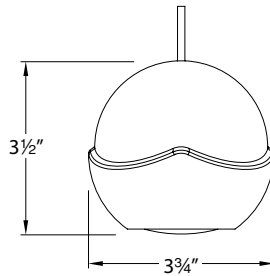

GENESIS– model: LED311

LEDme® LED Pendant

Fixture Type:

Catalog Number:

Project: _____

Location: _____

PRODUCT DESCRIPTION

With dual up-light and down light LED engines, Genesis combines functional performance and ambient lighting for a truly unique pendant. An evolutionary design in a compact size, resulting in a stunning decorative accent.

FEATURES

- All socket sets include 72" wire that may be cut in the field
- Free of projected heat, ultraviolet and infrared radiation
- 50,000 hour rated life
- Replaceable LED module
- 5 year WAC Lighting product warranty
- UL & CUL Listed

FIXTURE PERFORMANCE

Watts	Lumens	Efficacy
9W*	210	23.3 Lm/W*

*For QP models power consumption may vary depending upon the efficiency of the power supply being used.

SPECIFICATIONS

Construction: *Fixture*– Die-cast aluminum, glass ball and glass lens.

Canopy– Steel. *Solo/Duorail Adapters*– Copper.

120V Track, Linear Track, Flex1/2 Adapters– Polycarbonate.

Light Source: 3000K warm white LED, CRI: 85. Replacement module available.

Dimming: May be dimmed to 15% w/electronic low voltage (ELV) dimmer. QP model requires the use of a magnetic transformer.

Finish: Available in electroplated Brushed Nickel (BN).

Standards: UL and CUL Listed.

COMPATIBLE SYSTEMS

Canopy (MP)

Includes:

- Pendant
- Quick Adjust™ Canopy (shown)
- Socket Set

The patent pending Quick Adjust™ Canopy has an adjustable cable that stores inside the canopy housing for easy in-field height adjustments.

Sold as a complete unit with a single Order Number, no adapters needed.

Quick Connect™ (QP)

Includes:

- Pendant
- Threaded Male Connector (shown)
- Socket Set

For use on Linear Track, 120V Track, Solorail™, Duorail™, Flexrail1™ and Flexrail2™ with proper Quick Connect™ adapter (sold separately).

Can also be used on any Quick Connect™ Canopy (sold separately). No adapter needed.

Threaded Male Connector easily joins with all Quick Connect™ Adapters and Canopies.

ORDER NUMBER

System	Model #	Color	Finish
MP-LED Canopy	311	BN Brushed Nickel	BN Brushed Nickel
QPLED Quick Connect™			CH Chrome

FINISHES

BN

CH

311 - **BN** /

Example: **MP-LED311-BN/BN**

REPLACEMENT MODULE

RM3X1-30-QP	3000K

See next page for all Quick Connect™ Adapters and Canopies.

WAC Lighting

www.waclighting.com

Phone (800) 526.2588 • Fax (800) 526.2585

Headquarters/Eastern Distribution Center

615 South Street • Garden City, NY 11530

Phone (516) 515.5000 • Fax (516) 515.5050

Western Distribution Center

168 Brea Canyon Road • City of Industry, CA 91789

Phone (800) 526.2588 • Fax (800) 526.2585