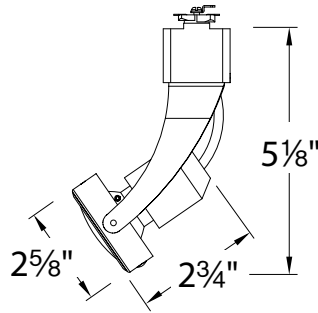

Model: 104

120V Track Miniature Line Voltage Luminaire

WAC LIGHTING

Responsible Lighting®

Fixture Type:

Catalog Number:

Project: _____

Location: _____

PRODUCT DESCRIPTION

Achieve the sleek look of MR16 fixtures without the need for a bulky transformer. A variety of finishes to accommodate any interior space.

FEATURES

- Available with LED lamping option
- Easily re-lamped from the front without the use of tools
- Yoke mounted gimbal ring track head
- 350° horizontal rotation and 90° vertical aiming
- 5 year WAC product warranty