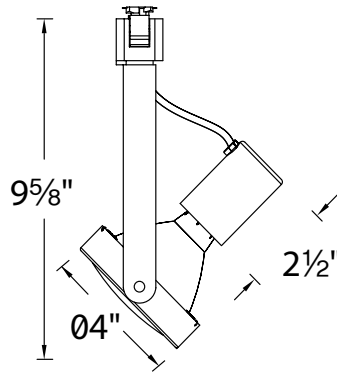

Model: 764

120V Track Line Voltage Luminaire

WAC LIGHTING

Responsible Lighting®

Fixture Type:

Catalog Number:

Project: _____

Location: _____

PRODUCT DESCRIPTION

Line voltage luminaire offered in black, brushed nickel or white finishes and can be used with various lamp options.

FEATURES

- Available with LED lamping option
- 350° horizontal rotation and 90° vertical tilt
- Open-back design for an industrial look
- 5 year WAC product warranty

SPECIFICATIONS

Construction: Formed metal with polycarbonate track adapter. Medium base 250V porcelain socket with nickel-plated copper screw shell.

Finish: Powder coat paint. Available in Black (BK), Brushed Nickel (BN), and White (WT).