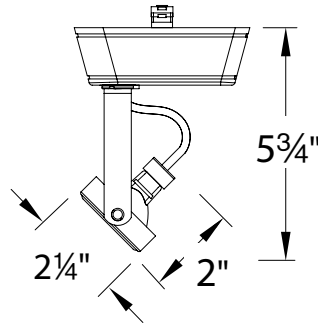

Model: 180

120V Track MR16 Luminaire

WAC LIGHTING

Responsible Lighting®

Fixture Type:

Catalog Number:

Project:

Location:

PRODUCT DESCRIPTION

Low Voltage luminaire with die-cast aluminum construction and swivel yoke for precise aiming.

FEATURES

- Available with LED lamp option
- Swivel arm for easy aiming
- 350° horizontal rotation and 90° vertical aiming
- Clear lens included (Halogen version)
- Dimmable
- 5 year WAC Lighting product warranty

SPECIFICATIONS

Construction: Die-cast aluminum track head with polycarbonate transformer case and track adapter. Bi-pin ceramic socket for MR16 lamp.

Finish: Powder coated Black (BK), White (WT), and Electroplated Brushed Nickel (BN).

Transformer: LED Version - 1W minimum load.
Halogen Version - 20W minimum load (1W minimum load available. Consult factory for more details).

Lamp: 180 model uses 12V MR16, 50W max lamp (not included).
180L model uses 12V MR16, 75W max (not included).
180LED model uses a 12V, 8W MR16 LED lamp (included).
450 lumens, 3000K CCT, 25,000 hour rated life, CRI: 85.

Dimming: With electronic low voltage (ELV) dimmer, LED lamp dims to 10%; Halogen lamp dims to 1%.

Standards: UL & CUL Listed.

ORDER NUMBER

System	Model #	Power	Lamp	Finish
LHT L Track	180LED	8W	LED	BK Black
HHT H Track	180	50W	Halogen	BN Brushed Nickel
JHT J/J2 Track	180L	75W	Halogen	WT White