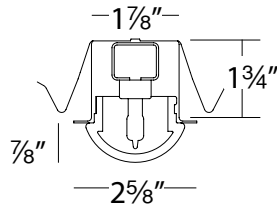

GLASS DOME - model: HR-1138

Low Voltage Miniature Recessed Downlights

WAC LIGHTING
Responsible Lighting®

Fixture Type:

Catalog Number:

Project:

Location:

PRODUCT DESCRIPTION

Low voltage miniature recessed unit with frosted "dome" glass lens. Used for lighting in cabinets, displays and similar wooden applications. Not intended for use in walls or ceilings.

FEATURES

- Shallow installation depth ideal for use in shelving, cabinets and displays.
- Not intended for use in walls or ceilings
- Mounts quickly with butterfly clips
- Requires a Class 2 transformer
- Order lamp separately
- An all-in-one style recessed unit, comes with housing and trim - ready to install out of one box.
- Non-IC unit. Intended for installations where insulating materials will not be present.

SPECIFICATIONS

Materials: Housing is steel, finished in brushed nickel, gold, or white. Electrical component within the can is a bi-pin ceramic socket with nickel plating. Wiring consists of 30" of 18 gauge teflon insulated wires with fiberglass sleeves leading from the socket through the top of the housing.

Standards: UL & CUL Listed

ORDER NUMBER

Model #	Finish
HR-1138	WT White

HR-1138 - **WT**

Example: **HR-1138-WT**

CLASS 2 ENCLOSED ELECTRONIC TRANSFORMERS

Model	Input	Output	Dimensions
EN-1260-RB2	12V	1 × 60W	6 1/2" x 1 5/8" x 1 1/4"
EN-12120-RB2*	120V	12V, 2 × 60W	6" x 3 1/4" x 2 5/8"
EN-12180-RB2*		12V, 3 × 60W	6 3/4" x 3 5/8" x 2 5/8"
EN-12300-RB2*		12V, 5 × 60W	8 1/2" x 4 5/8" x 2 5/8"