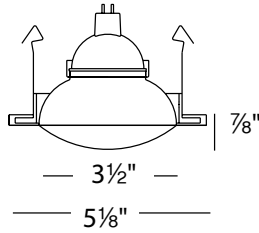

HR-D418

4" Low Voltage Downlight Trim

PRODUCT DESCRIPTION

Wet location listed glass dome trim. Typical applications include bathrooms, saunas, workrooms and patios. For use with HR-8400 series low voltage housings.

FEATURES

- Shower light with drop dish glass dome recessed downlight
- The supplied clear glass lens can be replaced with one lens accessory
- Handles surfaces up to 3/4" thick
- 5 year WAC Lighting product warranty

ORDER NUMBER

Model #	Finish
HR-D418	CB Copper Bronze WT White

Model #	Finish
HR-D418	____

Example: HR-D418-CB

WAC LIGHTING

Responsible Lighting®

Fixture Type:

Catalog Number:

Project: _____

Location: _____

SPECIFICATIONS

Construction: Durable die-cast aluminum construction. Three heavy gauge retention clips firmly hold trim to housing.

Lamp: Utilizes LED or Halogen 12V MR16 lamps (order separately). 50W maximum, see individual housing for wattage rating.

Finish: Abrasion resistant powder coat painted or plated metal finish. Available in Copper Bronze (CB) or White (WT).

Standards: UL & CUL Listed, Suitable for damp locations

ACCESSORIES

LENS-16- Color Lens	AMB	Amber	LENS-16-UVF	UV Filter
	BLU	Blue	LENS-16-FR	Frosted Lens
	GRN	Green	LENS-16-SPR	Spread Lens
	RED	Red	LENS-16-BEL	Beam Elongating Lens
	YEL	Yellow	LENS-16-HCL	Honeycomb Louver

4" Low Voltage Housings (Required)

	Model	Voltage	Transformer	Output	Installation	Rating
	HR-8402E	120V	Electronic	12V, 50W max	New Construction	Non-IC
	HR-8403	H 120V HF 277V	Magnetic	12V, 50W max	New Construction	IC Airtight
	HR-8402	H 120V HF 277V	Magnetic	12V, 50W max	New Construction	Non-IC
	HR-8401E	120V	Electronic	12V, 50W max	Remodel	Non-IC
	HR-8401	H 120V HF 277V	Magnetic	12V, 50W max	Remodel	Non-IC

Non-IC housings require 3" of clearance from insulation on all sides. Accommodates ceiling thickness of up to 3/4" for remodel & 3/4" for new construction.

WAC Lighting

www.waclighting.com
Phone (800) 526.2588 • Fax (800) 526.2585

Headquarters/Eastern Distribution Center

44 Harbor Park Drive • Port Washington, NY 11050
Phone (516) 515.5000 • Fax (516) 515.5050

Western Distribution Center

1750 Archibald Avenue • Ontario, CA 91760
Phone (800) 526.2588 • Fax (800) 526.2585