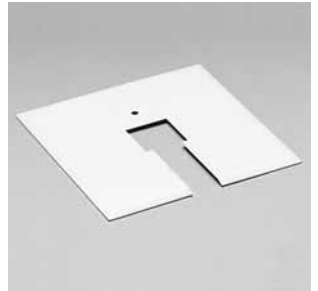

CATALOG NUMBER	TYPE
PROJECT	

120V TRACK ACCESSORIES **“L” Track Canopy Plate/Suspension**

2 Wire Canopy Plate				
MODEL	FINISHES			
CP	BK	WT	BN	DB

Example (Model-Finish): CP-WT

Description Used in conjunction with all power feedable track connectors. Covers and attaches to a junction box. Supplied with adjustable crossbar.

Dimensions: 4 1/2" x 4 1/2"

Finish BK - Black
WT - White
BN – Brushed Nickel
DB – Dark Bronze

Listing UL & CUL Listed. 5 year WAC Lighting product warranty.