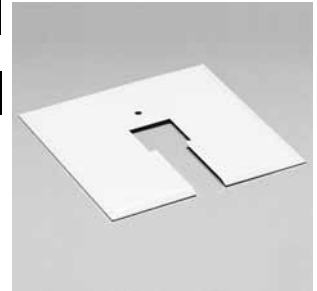

CATALOG NUMBER	TYPE
PROJECT	

120V TRACK ACCESSORIES

“J” Track Canopy Plate/Suspension

2 Wire Canopy Plate

MODEL	FINISHES			
CP	BK	WT	BN	DB

Example (Model-Finish): **CP-WT**

Description Used in conjunction with all power feedable track connectors. Covers and attaches to a junction box. Supplied with adjustable crossbar. **Dimensions:** 4 1/2" x 4 1/2"

Finish BK - Black
WT - White
BN – Brushed Nickel
DB – Dark Bronze

Listing UL & CUL Listed. 5 year WAC Lighting product warranty.