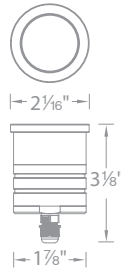

2" INGROUND - SLIM ROUND

2011

WAC

LANDSCAPE LIGHTING

Fixture Type:

Catalog Number:

Project: _____

Location: _____

PRODUCT DESCRIPTION

Landscape 2" recessed in-ground luminaire for soft ground application.

FEATURES

- IP68 rated, Suitable for continuous immersion under water
- Factory sealed water tight fixtures
- Solid stainless steel construction
- 6' lead wire and direct burial gel filled wire nuts included
- Maintains constant lumen output against voltage drop
- UL 1838 Listed

SPECIFICATIONS

Input: 9 - 15VAC (Transformer is required)
Power: 4.1W / 6.6VA
Brightness: 170 lm
Beam Angle: 25°
CRI: 85
Rated Life: 70,000 hours

ORDERING NUMBER

		Color Temp	Finish
2011	<i>Slim round</i>	27 2700K	BS <i>Bronzed Stainless Steel</i>
		30 3000K	SS <i>Stainless Steel</i>

IEC safety Standard

	Walk over	Drive over
Resistance to static load test	Yes (1125lbs)	Yes (4496lbs)
Resistance to torque and shear loads test	N/A	Yes

2011-30 _____

Example: **2011-30SS**

waclighting.com
Phone (800) 526.2588
Fax (800) 526.2585

Headquarters/Eastern Distribution Center
44 Harbor Park Drive
Port Washington, NY 11050

Central Distribution Center
1600 Distribution Ct
Lithia Springs, GA 30122

Western Distribution Center
1750 Archibald Avenue
Ontario, CA 91760