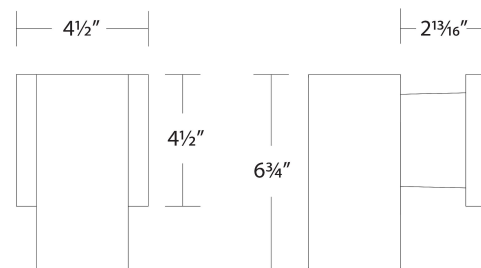

WAC LIGHTING

Cubix

Wall Mount 3000K

Fixture Type: _____

Catalog Number: _____

Project: _____

Location: _____

Model	Color Temp & CRI	Lumens	Finish
WS-W220208	30 3000K - 80	285	BK Black BZ Bronze WT White

Example: **WS-W220208-30-WT**

For custom requests please contact customs@wacighting.com

DESCRIPTION

Available in single and double directions, Cylinder is ideal for illuminating outdoor entrances and walkways.

FEATURES

- Multiple LED array for uniform illumination
- ACLED driverless technology
- 5 Year warranty

SPECIFICATIONS

Color Temp:	3000K
Input:	120 VAC,50/60Hz
CRI:	80
Dimming:	ELV: 100-10%
Rated Life:	50000 Hours
Mounting:	Installs over a 3" or 4" Junction Box,Can be mounted on wall in all orientations
Standards:	ETL, cETL Wet Location Listed
Construction:	Die-cast aluminum

FINISHES:

Bronze   Black   White

LINE DRAWING: