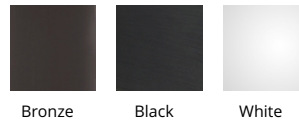

FINISHES:

LINE DRAWING: