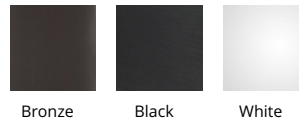

FINISHES:

Bronze Black White

LINE DRAWING:

WAC LIGHTING

Fixture Type: _____

Catalog Number: _____

Project: _____

Location: _____