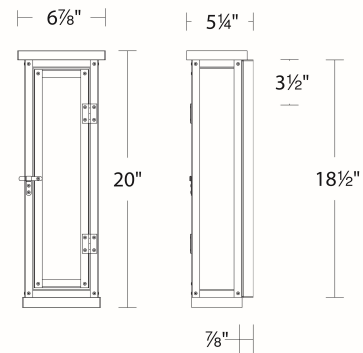

REPLACEMENT PARTS

- RPL-GLA-37114-FR - Front Glass
- RPL-GLA-37114-SI - Side Glass

FINISHES

Black

LINE DRAWING

WS-W37114

Fixture Type: _____

Catalog Number: _____

REPLACEMENT PARTS

- RPL-GLA-37120-FR - Front Glass
- RPL-GLA-37120-SI - Side Glass

FINISHES

Black

LINE DRAWING

WS-W37120