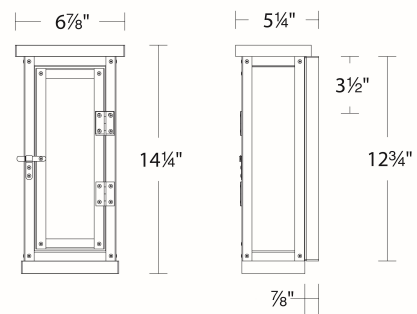

REPLACEMENT PARTS

- RPL-GLA-37114-FR - Front Glass
- RPL-GLA-37114-SI - Side Glass

FINISHES

Black

LINE DRAWING

WS-W37114

Fixture Type: _____

Catalog Number: _____

Project: _____

Location: _____

Eliot

Outdoor Wall Sconce 3000K

Model & Size	Color Temp & CRI	Watt	LED Lumens	Delivered Lumens	Finish
WS-W37120 20"	3000K 90	15W	1200	264	BK Black

Example: **WS-W37120-BK**

DESCRIPTION