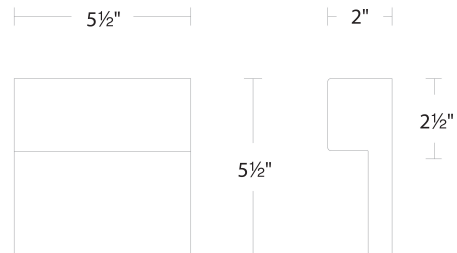

FINISHES

LINE DRAWING