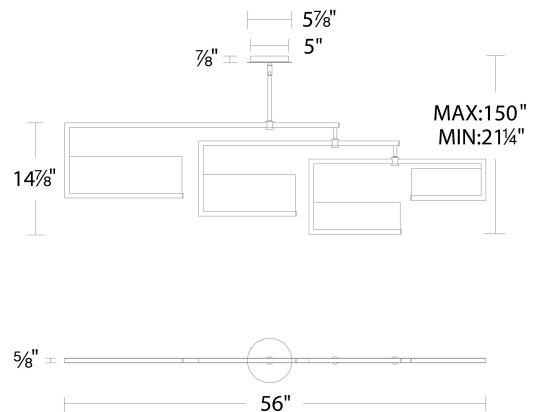

Example: **PD-29256-BK**

For custom requests please contact customs@wacighting.com

FEATURES

- Rotatable arm with etched acrylic diffuser to create desired look
- Three 12" and one 6" downrods included (additional downrods available)
- Spin-on round canopy with minimal hardware
- May be mounted on a sloped ceiling
- Driver concealed within the canopy
- 5 Year warranty

REPLACEMENT PARTS

- RPL-ROD-IN06-BK-01 - 6" rod
- RPL-ROD-IN12-BK-01 - 12" rod

FINISHES:

Black

LINE DRAWING:

PD-29256