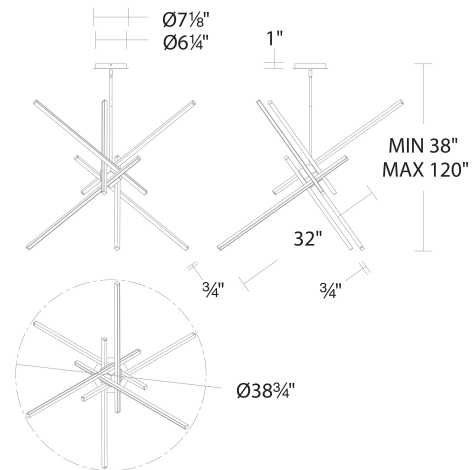

FINISHES

LINE DRAWING