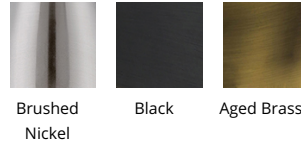

Fixture Type: _____

Catalog Number: _____

Project: _____

Location: _____

Hailey

Flush Mount 3000K

Model & Size	Color Temp & CRI	Finish	Watt	LED Lumens	Delivered Lumens
FM-53116 16"	3000K 90	AB Aged Brass BK Black BN Brushed Nickel	15W	948.3	759

Example: **FM-53116-BN**

For custom requests please contact customs@wacighting.com

DESCRIPTION

Fine fabrics and hardware complements. Soft modern elegance.

FEATURES

- Fabric shade with etched acrylic diffuser
- Driver concealed within the fixture
- 5 year warranty

SPECIFICATIONS

Color Temp:	3000K
Input:	120 VAC,50/60Hz
CRI:	90
Dimming:	ELV: 100-10% ,TRIAC: 100-10%
Rated Life:	60000 Hours
Standards:	ETL, cETL,Title 24 JA8-2019 Compliant Dry Location Listed
Construction:	Aluminum body, fabric diffuser

FINISHES:

LINE DRAWING:

FM-53116