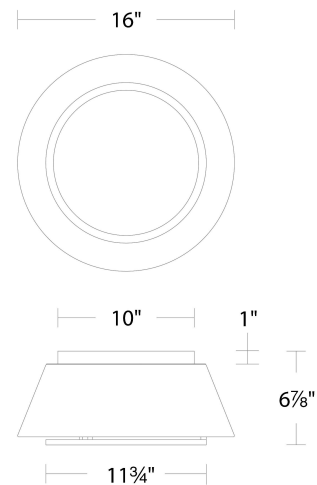

Fixture Type: _____

Catalog Number: _____

Project: _____

Location: _____

Hailey

Flush Mount 3000K

Model & Size	Color Temp & CRI	Finish	Watt	LED Lumens	Delivered Lumens
FM-53116 16"	3000K 90	AB Aged Brass BK Black BN Brushed Nickel	15W	948.3	759

FINISHES:

LINE DRAWING:

FM-53116