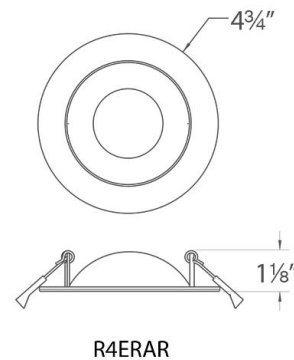

FEATURES

- 5-CCT Switchable between 2700K and 5000K
- Multiple LED array for uniform illumination
- Rotatable multi-axis gimbal ring
- Driver included
- 5 year warranty

SPECIFICATIONS

Construction:	Steel with frosted TIR lens
Power:	9W, 15W
Input:	120 -277 VAC, 50/60Hz
Dimming:	ELV: 100-5% , TRIAC: 100-5%
Light Source:	Integrated LED
Lens:	Translucent acrylic diffuser
Rated Life:	50000 Hours
Mounting:	Heavy gauge retention clips secures fixture to ceiling
Cut Out:	4 1/4", 5"
Finish:	Electrostatically powder coated: White, Black, Electrostatically powder coated: Black, White
Ceiling Thickness:	1/2" - 1"
Operating Temp:	-4°F to 104°F (-20°C to 40°C)
Standards:	ETL, cETL, Wet Location Listed, Energy Star 2.0, Title 24 JA8 Compliant, IC, Airtight

FINISHES:

LINE DRAWING:

WAC LIGHTING

Lotos 4" & 6" Round
Adjustable Downlight 5CCT

Fixture Type: _____

Catalog Number: _____

Project: _____

Location: _____