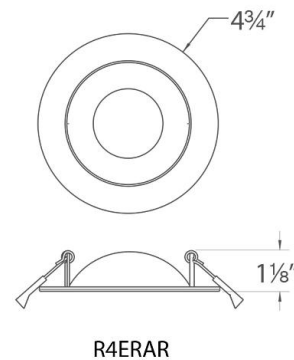

WAC LIGHTING

Lotos 4" & 6" Round

Adjustable Downlight 5CCT

Fixture Type: _____

Catalog Number: _____

Project: _____

Location: _____

Model	Beam	Color Temp & CRI	Lumens	CBCP	Finish
R4ERAR R6ERAR	W 45°	9CS 2700K/3000K/3500K/4000K/5000K - 90	690 800 1290 1340	925 1020 1920 1896	BK Black WT White

FEATURES

- 5-CCT Switchable between 2700K and 5000K
- Multiple LED array for uniform illumination
- Rotatable multi-axis gimbal ring
- Driver included
- 5 year warranty

SPECIFICATIONS

Construction:	Steel with frosted TIR lens
Power:	9W, 15W
Input:	120 -277 VAC, 50/60Hz
Dimming:	ELV: 100-5% , TRIAC: 100-5%
Light Source:	Integrated LED
Lens:	Translucent acrylic diffuser
Rated Life:	50000 Hours
Mounting:	Heavy gauge retention clips secures fixture to ceiling
Cut Out:	4 1/4", 5"
Finish:	Electrostatically powder coated: White, Black, Electrostatically powder coated: Black, White
Ceiling Thickness:	1/2" - 1"
Operating Temp:	-4°F to 104°F (-20°C to 40°C)
Standards:	ETL, cETL, Wet Location Listed, Energy Star 2.0, Title 24 JA8 Compliant, IC, Airtight

FINISHES:

LINE DRAWING:

WAC LIGHTING

Lotos 4" & 6" Round Adjustable Downlight 5CCT

Fixture Type: _____
Catalog Number: _____
Project: _____
Location: _____

ACCESSORIES

<i>Model</i>	<i>Description</i>	<i>Finish</i>
--------------	--------------------	---------------
