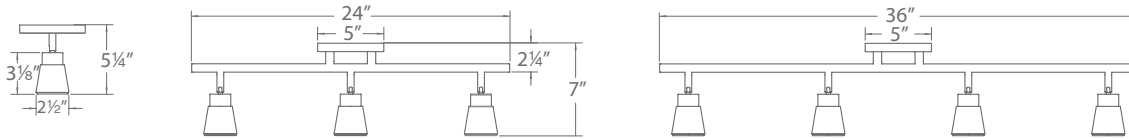

PRODUCT DESCRIPTION

Monopoint 3-head, or 4-head fixed track with individually adjustable LED track fixtures can be wall mounted or ceiling mounted for a wide multitude of applications. It is specifically designed for residential and low-ceiling commercial applications.

FEATURES

- Monopoint, 3-head, or 4-head fixed rails
- Sizes: 5" (Monopoint), 24", 36"
- Wall or ceiling mount
- 350° horizontal and 90° vertical aiming per head
- 50,000 hour rated life
- 5 year warranty

SPECIFICATIONS

Construction: Die-case aluminum with frosted TIR lens

Input: 120V

Power: 10W/head

Dimming: 100% - 10% ELV, 100% - 5% TRIAC

Harmonic Distortion (THD): <20%

Operating Temperature: -20°C (-4°F) to 40°C (104°F)