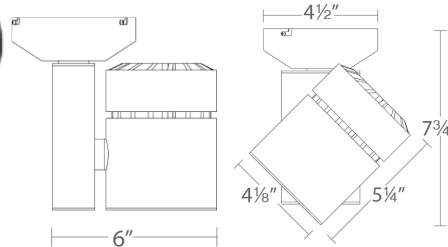

EXTERMINATOR II – model: MO-1052

Monopoint Luminaire

WAC LIGHTING

Responsible Lighting®

Fixture Type:

Catalog Number:

Project: _____

Location: _____

PRODUCT DESCRIPTION

LEDme® Exterminator offers superior light output in a small, unobtrusive design. Developed for upscale residential and commercial environments.

FEATURES

- Accommodates one lens accessory and one glare control accessory
- 365° horizontal rotation and 180° vertical aiming
- Ceiling and wall mountable
- 80,000 hour rated life
- 5 year WAC Lighting product warranty

SPECIFICATIONS

Construction: Die-cast aluminum with removable front cap for easy change of lenses or accessories

Power Consumption: 52W

Input: 120V-277V AC 50/60HZ

Dimming: Electronic low voltage (ELV), 0-10V

Finish: Powder coated Black, White, Anodized Brushed Nickel.

Standards: UL & cUL Damp Location listed, Title 24 JA8-2016 Compliant

ORDER NUMBER

Model	Beam	Color Temp	CRI	Lumens	CBCP	Finish	
MO-1052	N 25°	827	2700K	85	3540	13451	BN <i>Brushed Nickel</i> BK <i>Black</i> WT <i>White</i>
		927	2700K	90	2930	11727	
		830	3000K	85	3540	14219	
		930	3000K	90	3320	12485	
		835	3500K	85	4237	16084	
		840	4000K	85	4237	15970	
	F 55°	827	2700K	85	3265	3795	BN <i>Brushed Nickel</i> BK <i>Black</i> WT <i>White</i>
		927	2700K	90	2646	3425	
		830	3000K	85	3190	4231	
		930	3000K	90	3027	3513	
		835	3500K	85	3905	4546	
		840	4000K	85	3910	4640	

MO-1052 - _____ - _____

Example: MO-1052F-830-BN

Accommodates one lens accessory and one glare control accessory

FLAT LENS ACCESSORIES

Amber	LENS-25-AMB
Blue	LENS-25-BLU
Green	LENS-25-GRN
Red	LENS-25-RED
Yellow	LENS-25-YEL
UV Filter	LENS-25-UVF
Frosted	LENS-25-FR
Spread	LENS-25-SPR
Beam Elongating	LENS-25-BEL

GLARE CONTROL ACCESSORIES

Cross Louver	LENS-25P-CRL	BN BK WT
Snoot	LENS-16-SNOOT	

REFLECTORS

25°	SL-REF-LUX1208-N
55°	SL-REF-LUX1208-F

WAC Lighting

www.waclighting.com
Phone (800) 526.2588 •
Fax (800) 526.2585

Headquarters/Eastern Distribution Center

44 Harbor Park Drive
Port Washington, NY 11050

Central Distribution Center

1600 Distribution Ct
Lithia Springs, GA 30122

Western Distribution Center

1750 Archibald Avenue
Ontario, CA 91760