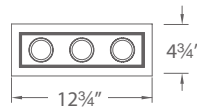

MT-3LD311 - 3 Lights

Mini LED Multiple Spots

WAC LIGHTING

Responsible Lighting®