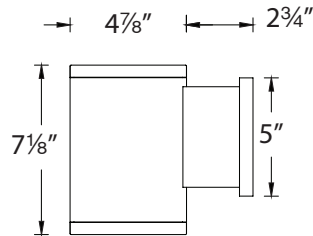

TUBE ARCHITECTURAL DS-WS05(CC)

Color Changing LED Wall Mounts

WAC LIGHTING

Responsible Lighting®

Fixture Type:

Catalog Number:

Project: _____

Location: _____

PRODUCT DESCRIPTION

The latest LED, Bluetooth, and DMX technology for precise color selection in an appealing cylindrical profile. Perfect for accent and wall wash lighting. Available in various light distribution and beam angle options.

FEATURES

- High performance LED wall mount light
- Can be mounted upwards or downwards
- Solid die cast aluminum construction
- 5 year warranty
- Full color gamut control through gradients of saturated colors from 1-100%
- Tunable White (CCT) Range: 1650-8000K
- Bluetooth control via ilumenight™ iOS App.

SPECIFICATIONS

1. **Input:** Universal voltage 120V - 277VAC, 50/60Hz
   Controls: DMX512, Bluetooth v4.0. Configured with ilumenight™ iOS App
   Dimming: 100%-1% in CCT & Color via DMX or Bluetooth control.
   Light Source: High Output 2 Step Mac Ellipse Module, 90+ CRI
   Rated life of 50,000 hours at L70
   Finish: Electrostatically powder coated, white, black, bronze and graphite
   Standards: IP65 rated, ETL & cETL wet location listed
   Operating Temperature: -40°F to 104°F (-40°C to 40°C)

Diameter	Power	Beam	Delivered Lumens at 3000K	CBCP at 3000K	Light Direction	Color Temp	Finish
Single DS-WS05 5" 31W		S 15°	835	6368	S Straight up or down	CC Color Changing	BK Black WT White BZ Bronze GH Graphite
		N 25°	785	2170			
		F 33°	775	1504			
		F	960	-	A Away from the wall B Towards the wall		

DS-WS05-_____ -CC-_____
Example: DS-WS05-FA-CC-BK

waclighting.com
Phone (800) 526.2588
Fax (800) 526.2585

Headquarters/Eastern Distribution Center
44 Harbor Park Drive
Port Washington, NY 11050

Central Distribution Center
1600 Distribution Ct
Lithia Springs, GA 30122

Western Distribution Center
1750 Archibald Avenue
Ontario, CA 91760