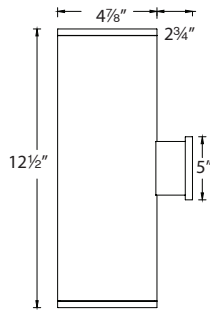

TUBE ARCHITECTURAL DS-WD05(CC) WAC LIGHTING

Color Changing LED Wall Mounts Responsible Lighting®

Fixture Type:

Catalog Number:

Project: _____

Location: _____

PRODUCT DESCRIPTION

The latest LED, Bluetooth, and DMX technology for precise color selection in an appealing cylindrical profile. Perfect for accent and wall wash lighting. Available in various light distribution and beam angle options.

FEATURES

- High performance LED wall mount light
- Up and down light
- Solid die cast aluminum construction
- 5 year warranty
- Full color gamut control through gradients of saturated colors from 1-100%
- Tunable White (CCT) Range: 1650-8000K
- Bluetooth control via ilumenight™ iOS App.

SPECIFICATIONS

- **Input:** Universal voltage 120V - 277VAC, 50/60Hz
- **Controls:** DMX512, Bluetooth v4.0. Configured with ilumenight™ iOS App
- **Dimming:** 100%-1% in CCT & Color via DMX or Bluetooth control.
- **Light Source:** High Output 2 Step Mac Ellipse Module, 90+ CRI
  Rated life of 50,000 hours at L70
- **Finish:** Electrostatically powder coated, white, black, bronze and graphite
- **Standards:** IP65 rated, ETL & cETL wet location listed
- **Operating Temperature:** -40°F to 104°F (-40°C to 40°C)

Diameter	Power	Beam	Delivered Lumens at 3000K	CBCP at 3000K	Light Direction	Color Temp	Finish
Double DS-WD05 5"	31W x2	S 15°	835 x2	6368 x2	S Straight up or down	CC Color Changing	BK Black WT White BZ Bronze GH Graphite
		N 25°	785 x2	2170 x2			
		F 33°	775 x2	1504 x2	A Away from the wall		
		F	960 x2	-	B Towards the wall		
					C One side each		

DS-WD05-_____ -CC-_____

Example: **DS-WD05-FA-CC-BK**

wacighting.com
Phone (800) 526.2588
Fax (800) 526.2585

Headquarters/Eastern Distribution Center
44 Harbor Park Drive
Port Washington, NY 11050

Central Distribution Center
1600 Distribution Ct
Lithia Springs, GA 30122

Western Distribution Center
1750 Archibald Avenue
Ontario, CA 91760