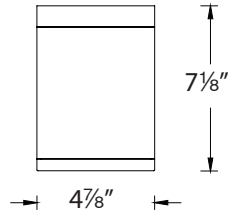

TUBE ARCHITECTURAL DS-CD05(CC)

Color Changing LED Ceiling

WAC LIGHTING

Responsible Lighting®

Fixture Type:

Catalog Number:

Project: _____

Location: _____

PRODUCT DESCRIPTION

The latest LED, Bluetooth, and DMX technology for precise color selection in an appealing cylindrical profile. Perfect for accent and wall wash lighting. Available in various light distribution and beam angle options.

FEATURES

- High performance LED ceiling light
- Solid die cast aluminum construction
- 5 year warranty
- Full color gamut control through gradients of saturated colors from 1-100%
- Tunable White (CCT) Range: 1650-8000K
- Bluetooth control via ilumenight™ iOS App.

SPECIFICATIONS

1. **Input:** Universal voltage 120V - 277VAC, 50/60Hz
2. **Controls:** DMX512, Bluetooth v4.0. Configured with ilumenight™ iOS App
3. **Dimming:** 100%-1% in CCT & Color via DMX or Bluetooth control.
4. **Light Source:** High Output 2 Step Mac Ellipse Module, 90+ CRI
   Rated life of 50,000 hours at L70
5. **Finish:** Electrostatically powder coated, white, black, bronze and graphite
6. **Standards:** IP65 rated, ETL & cETL wet location listed
7. **Operating Temperature:** -40°F to 104°F (-40°C to 40°C)

Diameter	Power	Beam	Delivered Lumens at 3000K	CBCP at 3000K	Color Temp	Finish	
DS-CD05	5"	31W	S 15°	835	6368	CC Color Changing	BK Black
			N 25°	785	2170		WT White
			F 33°	775	1504		BZ Bronze
							GH Graphite

DS-CD05-_____ -CC-_____
Example: DS-CD05-S-CC-GH

waclighting.com
Phone (800) 526.2588
Fax (800) 526.2585

Headquarters/Eastern Distribution Center
44 Harbor Park Drive
Port Washington, NY 11050

Central Distribution Center
1600 Distribution Ct
Lithia Springs, GA 30122

Western Distribution Center
1750 Archibald Avenue
Ontario, CA 91760