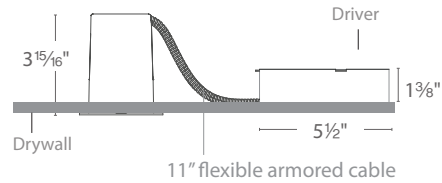

waclighting.com
Phone (800) 526.2588
Fax (800) 526.2585

Headquarters/Eastern Distribution Center
44 Harbor Park Drive
Port Washington, NY 11050

Central Distribution Center
1600 Distribution Ct
Lithia Springs, GA 30122

Western Distribution Center
1750 Archibald Avenue
Ontario, CA 91760