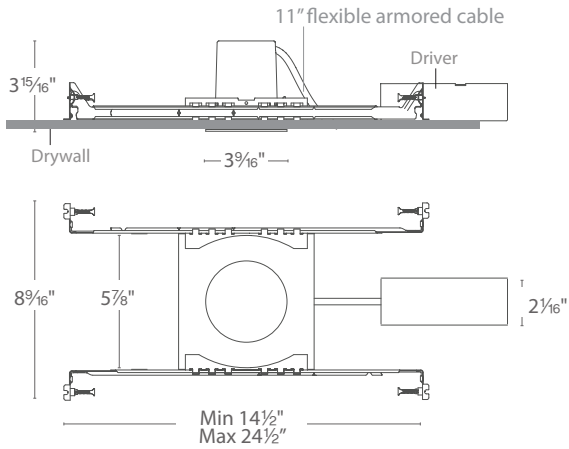

2" OCULUX - Open reflector

R2BRD, R2BSD

WAC LIGHTING

Responsible Lighting®

INTEGRAL HOUSING AND TRIM: BOTH NEW CONSTRUCTION & REMODEL

NEW CONSTRUCTION CONFIGURATION

IC-Rated, Airtight

REMODEL CONFIGURATION

IC-Rated, Airtight