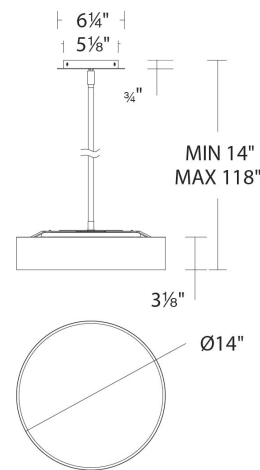

FINISHES

LINE DRAWING