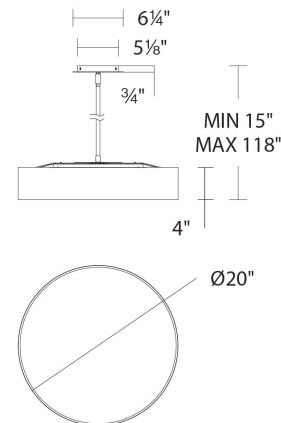

FINISHES

LINE DRAWING