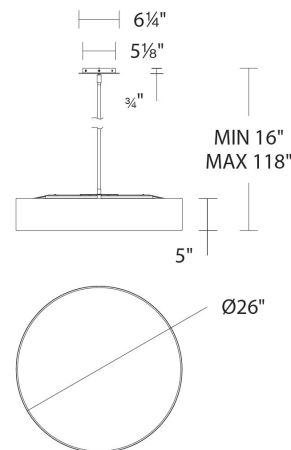

FINISHES

LINE DRAWING