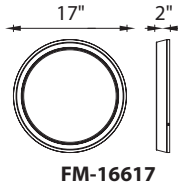

PLANETS – model: FM-166
 dwelLED™ LED Ceiling Mount

WAC LIGHTING
 Responsible Lighting®

Fixture Type:

Catalog Number:

Project: _____

Location: _____

PRODUCT DESCRIPTION

Planets collection is comprised of cosmically proportioned decorative flush mounts. Considerable 17 and 22 inch diameters make a great addition to large rooms or high-ceiling applications. The low-profile design with extruded aluminum trim and no visible hardware lends to the contemporary-modern appeal, while the silk-screened glass diffuser maximizes brightness and illumination.

FEATURES

- Large diameter makes a great addition to large rooms or high-ceiling applications
- Low-profile fixture with maximum illumination
- Extruded aluminum trim with no visible hardware
- Driver located inside the fixture
- Mount as a ceiling fixture or wall sconce
- Silk-screened glass diffuser with a white ceramic glaze
- Universal driver (120V-220V-277V)
- Color Temp: 3500K
- CRI: 90
- Dimming: 100% - 10% ELV
- Rated Life: 63,000 hours
- Input: 120 - 277V

ORDER NUMBER

	Watt	LED Lumens	Delivered Lumens	Finish
FM-16617	17" 60W	5310	2355	BN <i>Brushed Nickel</i> 
FM-16622	22" 88W	8200	3460	

Example: **FM-16617-BN**

SPECIFICATIONS

Construction: Aluminum and Silk Screened Glass