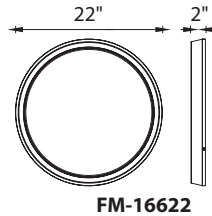

PLANETS – model: FM-166
 dwelLED™ LED Ceiling Mount

WAC LIGHTING
 Responsible Lighting®

Fixture Type:

Catalog Number:

Project: _____

Location: _____

PRODUCT DESCRIPTION

Planets collection is comprised of cosmically proportioned decorative flush mounts. Considerable 17 and 22 inch diameters make a great addition to large rooms or high-ceiling applications. The low-profile design with extruded aluminum trim and no visible hardware lends to the contemporary-modern appeal, while the silk-screened glass diffuser maximizes brightness and illumination.

FEATURES

- Large diameter makes a great addition to large rooms or high-ceiling applications
- Low-profile fixture with maximum illumination
- Extruded aluminum trim with no visible hardware
- Driver located inside the fixture
- Mount as a ceiling fixture or wall sconce
- Silk-screened glass diffuser with a white ceramic glaze
- Universal driver (120V-220V-277V)
- Color Temp: 3500K
- CRI: 90
- Dimming: 100% - 10% ELV
- Rated Life: 63,000 hours
- Input: 120 - 277V

ORDER NUMBER

	Watt	LED Lumens	Delivered Lumens	Finish
FM-16617	17" 60W	5310	2355	BN <i>Brushed Nickel</i> 
FM-16622	22" 88W	8200	3460	

Example: **FM-16617-BN**

SPECIFICATIONS

Construction: Aluminum and Silk Screened Glass