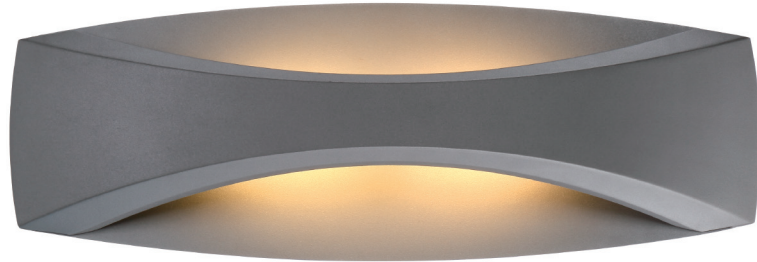

ARCH – model: WS-W265
 dwelLED™ Outdoor

WAC LIGHTING
 Responsible Lighting®

Fixture Type:

Catalog Number:

Project: _____

Location: _____

PRODUCT DESCRIPTION

A cool design with a dramatic curve and fashionable styling. The LED sconce conceals an LED light array behind a contoured element. Light reflects back off the metal, offering beautiful indirect illumination. Mounts horizontally or vertically for interior and exterior applications. Two sizes and finishes are available.

FEATURES

- Mounts vertical or horizontal
- ADA compliant
- Die-cast aluminum construction
- ETL & cETL wet location listed, IP65 rated
- Smooth and continuous ELV dimming
- 90 CRI
- 3000K
- 80,000 hour rated life
- 5 year warranty

SPECIFICATIONS

Construction: Aluminum construction

Light Source: LED

Standards: ETL & cETL Wet location listed, IP65, ADA Compliant

				Watt	LED Lumens	Delivered Lumens	Finish
		13"	WS-W26513	5W	154	120	BZ Bronze GH Graphite
		18"	WS-W26518	9.5W	398	225	