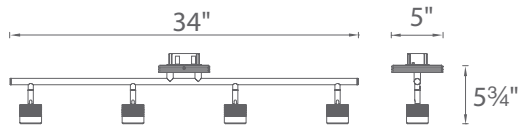

VECTOR – model: TK-49534

LED Fixed Rail

WAC LIGHTING

Responsible Lighting®

Fixture Type:

Catalog Number:

Project: _____

Location: _____

PRODUCT DESCRIPTION

33W LED Track Pack. The kit includes 34" track, mounting components in designer finishes and 4 stunning LED track luminaires.

FEATURES

- Energy Star® rated
- Iron track with individually adjustable aluminum track fixtures
- Wall or ceiling mount
- 350° horizontal and 90° vertical aiming
- ETL & cETL Damp Location Listed
- Driver located in J box with minimum inside dimension of 3½" x 3½" x 1½"
- Universal Voltage Input (120V - 277V)
- 90 CRI
- 60,000 hour rated life
- 5 year WAC Lighting product warranty

SPECIFICATIONS

Construction: Iron track with aluminum track luminaires and canopy

Light Source: Bridgelux V6 LED

Dimming: 0-10% Electronic Low Voltage dimmer

Mounting: Mounts directly to junction box, 120V - 277V

Standards: ETL & cETL, Damp Location Listed.

ORDERING INFORMATION

	Watt	LED Lumens	Delivered Lumens	Finish
TK-49534	33W	1500	1465	BN <i>Brushed Nickel</i> BR <i>Brushed Brass</i> CH <i>Chrome</i>

TK-49534 –

Example: **TK-49534-BR**

WAC Lighting

www.waclighting.com

Phone (800) 526.2588 • Fax (800) 526.2585

Headquarters/Eastern Distribution Center

44 Harbor Park Drive • Port Washington, NY 11050

Phone (516) 515.5000 • Fax (516) 515.5050

Western Distribution Center

1750 Archibald Avenue • Ontario, CA 91760

Phone (800) 526.2588 • Fax (800) 526.2585