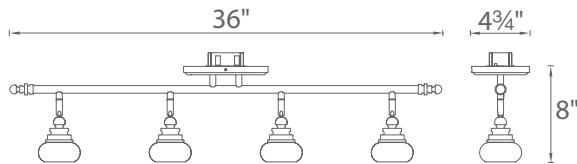

MONTERREY – model: TK-48536

LED Fixed Rail

WAC LIGHTING

Responsible Lighting®

Fixture Type:

Catalog Number:

Project: _____

Location: _____

PRODUCT DESCRIPTION

33W LED Track Pack. The kit includes 36" track, mounting components in designer finishes and 4 stunning LED track luminaires.

FEATURES

- Energy Star® rated
- Iron track with individually adjustable aluminum track fixtures
- Wall or ceiling mount
- 350° horizontal and 90° vertical aiming
- ETL & cETL Damp Location Listed
- Driver located in J box with minimum inside dimension of 3½" x 3½" x 1½"
- Universal Voltage Input (120V - 277V)
- 90 CRI
- 60,000 hour rated life
- 5 year WAC Lighting product warranty

SPECIFICATIONS

Construction: Iron track with aluminum track luminaires and canopy

Light Source: Bridgelux V6 LED

Dimming: 0-10% Electronic Low Voltage dimmer

Mounting: Mounts directly to junction box, 120V - 277V