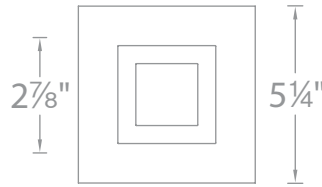

HR-3LED-T818

3.5" Tesla™ LED Shower Trim

WAC LIGHTING

Responsible Lighting®

Fixture Type:

Catalog Number:

Project:

Location:

PRODUCT DESCRIPTION

Minimum profile, square shower trim with interior open reflector

FEATURES

- 3.5" aperture
- Wet location listed
- 30° visual cutoff angle for glare control
- 50,000 hour rated life
- 5 year WAC Lighting product warranty

SPECIFICATIONS

Construction: Durable die-cast aluminum construction with borosilicate glass lens. Extruded aluminum heat sink.

Power Consumption: 21.5W

Dimming: 0-10V Dimming: 100%-10%
ELV Dimming: 100%-15% (120V only)

Mounting: Two heavy gauge retention clips hold trim firmly to housing.

Finish: Powder coated white
Electroplated brushed nickel and copper bronze

Standards: ETL & cETL Listed. Wet Location Listed.

TRIMS

Model#	Beam	Color Temp	CRI	Lumens	CBCP	Finish
HR-3LED-T818N <i>Shower Light</i> <i>Wet Location Listed</i>	28°	27 2700K	85	745	1190	BN <i>Brushed Nickel</i> CB <i>Copper Bronze</i> WT <i>White</i>
		W 3000K	85	780	1975	
		9W 3000K	90	718	1815	
		35 3500K	85	790	2050	
		C 4000K	85	720	2010	

HR-3LED-T818N - -

Example: **HR-3LED-T818N-W-WT**

COMPATIBLE HOUSINGS See individual housing spec sheets for complete information.

Model	Input	Notes
HR-3LED-H18D1-ICA	120V-277V	Ceiling thickness: 1/2" - 3/4"
HR-3LED-H18D1-ICAC		
HR-3LED-H18D-ICA	120V-277V	Ceiling thickness: 1/2" - 3/4"
HR-3LED-H18D-ICAC		
HR-3LED-H18D-EMICA	120V	Ceiling thickness: 1/2" - 3/4"
HR3LED-H18D-EMICAF	277V	Ceiling thickness: 1/2" - 3/4"
HR-3LED-H18D-A	120V-277V	Requires 3" of clearance from insulation on all sides
HR-3LED-R18D-A		Ceiling thickness: 1/2" - 1"

REPLACEMENT MODULES

Reflectors

Spot	SL-REF-LUX10-S
Narrow Flood	SL-REF-LUX10-N
Flood	SL-REF-LUX10-F

LED

2700K	85 CRI	LXS8-PW27
3000K	85 CRI	LXS8-PW30
3000K	90 CRI	LXS9-PW30
3500K	85 CRI	LXS8-PW35
4000K	85 CRI	LXS8-PW40

waclighting.com
Phone (800) 526.2588
Fax (800) 526.2585

Headquarters/Eastern Distribution Center
44 Harbor Park Drive
Port Washington, NY 11050

Central Distribution Center
1600 Distribution Ct
Lithia Springs, GA 30122

Western Distribution Center
1750 Archibald Avenue
Ontario, CA 91760