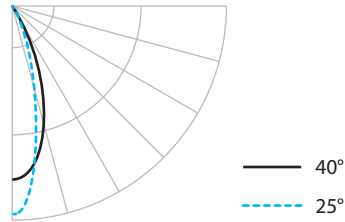

Model: H/L/J-LED201

AC LED Track Luminaire

WAC LIGHTING

Responsible Lighting®

APPLICATION PERFORMANCE – 3000K

0° Aiming Angle (ceiling to floor)

LED201-30
25° beam

Distance	FC	L	W
4 ft	79	1.8	1.8
6 ft	35	2.7	2.7
8 ft	20	3.5	3.5
10 ft	13	4.4	4.4

LED201-30
40° beam

FC	L	W
64	2.9	2.9
29	4.4	4.4
16	5.8	5.8
10	7.3	7.3

45° Aiming Angle (ceiling to wall)

LED201-30
25° beam

Distance	FC	L	W
4 ft	28	3.7	2.5
6 ft	12	5.6	3.8
8 ft	7	7.5	5.0
10 ft	4	9.3	6.3

LED201-30
40° beam

FC	L	W
23	6.7	4.1
10	10.1	6.2
6	13.4	8.2
4	16.8	10.3

PHOTOMETRY

WAC Lighting
www.waclighting.com
Phone (800) 526.2588 • Fax (800) 526.2585

Headquarters/Eastern Distribution Center
44 Harbor Park Drive • Port Washington, NY 11050
Phone (516) 515.5000 • Fax (516) 515.5050

Western Distribution Center
1750 Archibald Avenue • Ontario, CA 91760
Phone (800) 526.2588 • Fax (800) 526.2585