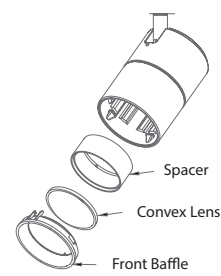

### BEAMSHIFT™ TECHNOLOGY

LED201 track luminaires come with BeamShift™, allowing in-field change of beam angle simply by changing the location of the lens with a simple flat-head screwdriver.

Flood 40° Configuration  
Convex Lens located behind the spacer