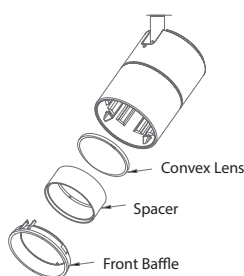

### BEAMSHIFT™ TECHNOLOGY

LED201 track luminaires come with BeamShift™, allowing in-field change of beam angle simply by changing the location of the lens with a simple flat-head screwdriver.

Flood 40° Configuration  
Convex Lens located behind the spacer