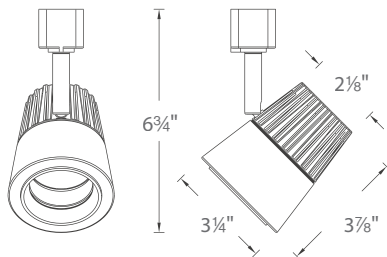

Model: H/L/J-LED201

AC LED Track Luminaire

WAC LIGHTING

Responsible Lighting®

Fixture Type:

Catalog Number:

Project:

Location:

PRODUCT DESCRIPTION

LED201 track luminaire offers driverless AC LED technology and easy change of beam angles in field. Superior light output in a small, unobtrusive design. The high output LEDs outperform halogen 50W MR16. Developed for upscale residential and commercial environments.

FEATURES

- Driverless AC LED technology
- Compact integrated design
- Easy change of beam angles in field
- Outperforms halogen 50W MR16
- Consistent high quality beam pattern
- Accommodates 1 lens accessory
- 360° horizontal and 90° vertical aiming
- 50,000 hour rated life
- 5 year WAC Lighting product warranty

BEAMSHIFT™ TECHNOLOGY

LED201 track luminaires come with BeamShift™, allowing in-field change of beam angle simply by changing the location of the lens with a simple flat-head screwdriver.