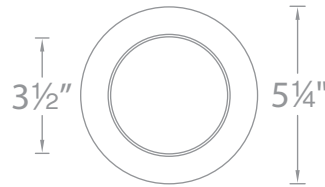

HR3LD-ET118P

3.5" Tesla™ Pro LED High Brightness Trim

WAC LIGHTING

Responsible Lighting®

Fixture Type:

Catalog Number:

Project:

Location:

PRODUCT DESCRIPTION

Minimum profile, round, High Brightness downlight trim with glass lens

FEATURES

- 3.5" aperture
- High Brightness Trim
- Energy Star® rated
- Wet location listed
- 9° visual cutoff angle for glare control
- 5 year WAC Lighting product warranty

SPECIFICATIONS

Construction: Durable die-cast aluminum construction with borosilicate glass lens. Extruded aluminum heat sink.

Light Source: Utilizes one 22W LED, CRI: 85 & 90+

Dimming: 0-10V Dimming: 100%-10%
ELV Dimming: 100%-15% (120V only)

Mounting: Three heavy gauge retention clips hold trim firmly to housing.

Finish: White (WT) powder coat paint and electroplated Brushed Nickel (BN) and Copper Bronze (CB).

Standards: ETL & cETL Listed. See table below for Energy Star® qualifying products.

TRIMS

Model#	Beam	Color Temp	CRI	Lumens	CBCP	Energy Star®	Finish
HR3LD-ET118PF <i>High Brightness Wet Location Listed</i>	48°	827 2700K	85	1290	1632	Yes	BN <i>Brushed Nickel</i> CB <i>Copper Bronze</i> WT <i>White</i>
		927 2700K	90	1065	1339	Yes	
		830 3000K	85	1290	1607	Yes	
		930 3000K	90	1185	1504	Yes	
		835 3500K	85	1445	1812	Yes	
		840 4000K	85	1460	1827	Yes	

HR3LD-ET118PF

Example: HR3LD-ET118PF835CB

COMPATIBLE HOUSINGS See individual housing spec sheets for complete information.

Model	Input	Notes
HR-3LED-H18D1-ICA	120V -277V	Ceiling thickness: 1/2" - 3/4"
HR-3LED-H18D1-ICAC		
HR-3LED-H18D-ICA	120V -277V	Ceiling thickness: 1/2" - 3/4"
HR-3LED-H18D-ICAC		
HR-3LED-H18D-EMICA		
HR-3LED-H18D-A	120V -277V	Requires 3" of clearance from insulation on all sides
HR-3LED-R18D-A		Ceiling thickness: 1/2" - 1"

REPLACEMENT MODULES

Reflectors

<i>Narrow Flood</i>	SL-REF-BL10-1-N
<i>Flood</i>	SL-REF-BL10-1-F

LED

2700K	85 CRI	BXRC-27E1000-B-03
2700K	90 CRI	BXRC-27G1000-B-03
3000K	85 CRI	BXRC-30E1000-B-03
3000K	90 CRI	BXRC-30G1000-B-03
3500K	85 CRI	BXRC-35E1000-B-03
4000K	85 CRI	BXRC-40E1000-B-03

waclighting.com
Phone (800) 526.2588
Fax (800) 526.2585

Headquarters/Eastern Distribution Center
44 Harbor Park Drive
Port Washington, NY 11050

Central Distribution Center
1600 Distribution Ct
Lithia Springs, GA 30122

Western Distribution Center
1750 Archibald Avenue
Ontario, CA 91760