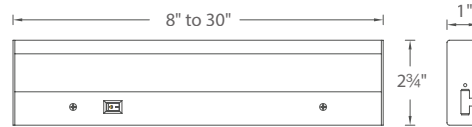

LEDme® PRO AC-LED LIGHT BARS

BA-ACLED

WAC LIGHTING

Responsible Lighting®

Fixture Type:

Catalog Number:

Project: _____

Location: _____

PRODUCT DESCRIPTION

Bringing out the best in bold, eye-catching residential, retail and commercial displays, LEDme® PRO AC-LED Light Bars are ideal for counters and cabinets. Thermally efficient, these fixtures are crafted for illuminating heat sensitive perishables and color sensitive apparel, artwork and collectibles.

FEATURES

- High CRI 90+
- Does not require any driver or transformer
- True 1" profile
- Backlighting with parabolic reflector allows a high uniformity of light
- No hotspots on countertop
- Each light bar includes one "I" connector
- Minimal space between diffusers for a visually seamless line of illumination
- Free of projected heat, UV and IR radiation
- 90,000 hour rated life
- 5 year WAC Lighting product warranty

SPECIFICATIONS

1. **Construction:** Extruded aluminum body with polycarbonate lens.
2. **Power:** Direct 120VAC 60Hz input.
3. **Light Source:** 2700K or 3000K AC LEDs. CRI: 90.
4. **Dimming:** May be dimmed down to 10% with electronic low voltage (ELV) dimmer. Compatible with *LUTRON DVELV-300, SELV-300* Electronic Low Voltage dimmer
5. **Finish:** Abrasion resistant Bronze (BZ), Brushed Aluminum (AL) and White (WT) powder coat.
6. **Standards:** Title 24 CEC Compliant. Energy Star Rated. ETL & cETL Listed.

FIXTURE PERFORMANCE

Model #	Color Temp	Power	Lumens	Efficacy
BA-ACLED8-927	2700K	5.5W	250	45 Lm/W
BA-ACLED8-930	3000K	5.5W	255	46 Lm/W
BA-ACLED12-927	2700K	8W	360	45 Lm/W
BA-ACLED12-930	3000K	8W	365	46 Lm/W
BA-ACLED18-927	2700K	10W	445	45 Lm/W
BA-ACLED18-930	3000K	10W	450	45 Lm/W
BA-ACLED24-927	2700K	15W	700	47 Lm/W
BA-ACLED24-930	3000K	15W	705	47 Lm/W
BA-ACLED30-927*	2700K	17W	765	45 Lm/W
BA-ACLED30-930*	3000K	17W	785	46 Lm/W

* Not Title 24 compliant

ACCESSORIES

  BA-PC6-WT	6' power cord	Supplies power in any application.
	"I" connector	Interconnection for seamless end to end transitions. One included with each light bar.
  BA-IC12-WT BA-IC24-WT BA-IC36-WT	Interconnect cable	Links two light bars using a single power connection.

ORDER NUMBER

Model#	Length	Color Temp	Finish
BA-ACLED	8 8"	927 2700K 930 3000K	BZ Bronze AL Brushed Aluminum WT White
	12 12"		
	18 18"		
	24 24"		
	30 30"