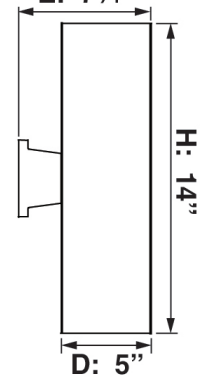

Mounting Deck Shape	Square
Location	Damp (Without Top Cover) Wet (With Top Cover Only) (Top Cover Sold Separately)
Light #	2
Watts per Light	75
Total Wattage	150
Light Bulb Included?	No
Dimmable?	Yes
Base	Medium Base (E26)
Voltage	120V
Safety Ratings	UL Listed
Compliances	RoHS Compliant FCC Compliant
Assembly	Assembly Required
Accessory 1 (Sold Separately)	0965-20 5" Silver Gray Top Cover

Surface Wall Mount E: 7¾"

Specifications

Style	Modern
Type of Lighting	Indoor or Outdoor Wall Lighting
Product Type	Wall Mount
Product Subtype	Sconce
Height (in.)	14
Width (in.)	5
Length or Extension/Projection (in.)	7.75
Finish	Silver Gray
Main Material	Aluminum
Light Direction	Up/Down
Installation/Mounting Position	Downward
Mounting Deck Height (in.)	5
Mounting Deck Width (in.)	5

Surface Wall Mount E: 7³/₄"

Specifications

Style	Modern
Type of Lighting	Indoor or Outdoor Wall Lighting
Product Type	Wall Mount
Product Subtype	Sconce
Height (in.)	14
Width (in.)	5
Length or Extension/Projection (in.)	7.75
Finish	Black
Main Material	Aluminum
Light Direction	Up/Down
Installation/Mounting Position	Downward
Mounting Deck Height (in.)	5
Mounting Deck Width (in.)	5

Surface Wall Mount E: 7¾"

Specifications

Style	Modern
Type of Lighting	Indoor or Outdoor Wall Lighting
Product Type	Wall Mount
Product Subtype	Sconce
Height (in.)	14
Width (in.)	5
Length or Extension/Projection (in.)	7.75
Finish	Antique Bronze
Main Material	Aluminum
Light Direction	Up/Down
Installation/Mounting Position	Downward
Mounting Deck Height (in.)	5
Mounting Deck Width (in.)	5