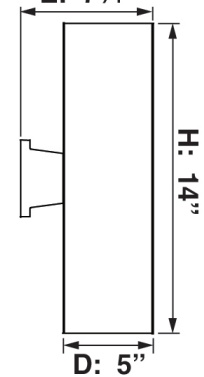

Mounting Deck Shape	Square
Location	Damp (Without Top Cover) Wet (With Top Cover Only) (Top Cover Sold Separately)
Light #	2
Watts per Light	75
Total Wattage	150
Light Bulb Included?	No
Dimmable?	Yes
Base	Medium Base (E26)
Voltage	120V
Safety Ratings	UL Listed
Compliances	RoHS Compliant FCC Compliant
Assembly	Assembly Required
Accessory 1 (Sold Separately)	0965-20 5" Silver Gray Top Cover

Surface Wall Mount E: 7¾"

Specifications

Style	Modern
Type of Lighting	Indoor or Outdoor Wall Lighting
Product Type	Wall Mount
Product Subtype	Sconce
Height (in.)	14
Width (in.)	5
Length or Extension/Projection (in.)	7.75
Finish	Silver Gray
Main Material	Aluminum
Light Direction	Up/Down
Installation/Mounting Position	Downward
Mounting Deck Height (in.)	5
Mounting Deck Width (in.)	5

Surface Wall Mount E: 7³/₄"

Specifications

Style	Modern
Type of Lighting	Indoor or Outdoor Wall Lighting
Product Type	Wall Mount
Product Subtype	Sconce
Height (in.)	14
Width (in.)	5
Length or Extension/Projection (in.)	7.75
Finish	Black
Main Material	Aluminum
Light Direction	Up/Down
Installation/Mounting Position	Downward
Mounting Deck Height (in.)	5
Mounting Deck Width (in.)	5

Surface Wall Mount E: 7¾"

Specifications

Style	Modern
Type of Lighting	Indoor or Outdoor Wall Lighting
Product Type	Wall Mount
Product Subtype	Sconce
Height (in.)	14
Width (in.)	5
Length or Extension/Projection (in.)	7.75
Finish	Antique Bronze
Main Material	Aluminum
Light Direction	Up/Down
Installation/Mounting Position	Downward
Mounting Deck Height (in.)	5
Mounting Deck Width (in.)	5