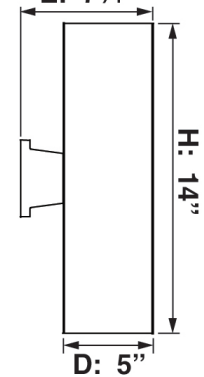

Surface Wall Mount E: 7¾"

Specifications

Style	Modern
Type of Lighting	Indoor or Outdoor Wall Lighting
Product Type	Wall Mount
Product Subtype	Sconce
Height (in.)	14
Width (in.)	5
Length or Extension/Projection (in.)	7.75
Finish	Silver Gray
Main Material	Aluminum
Light Direction	Up/Down
Installation/Mounting Position	Downward
Mounting Deck Height (in.)	5
Mounting Deck Width (in.)	5

Surface Wall Mount E: 7³/₄"

Specifications

Style	Modern
Type of Lighting	Indoor or Outdoor Wall Lighting
Product Type	Wall Mount
Product Subtype	Sconce
Height (in.)	14
Width (in.)	5
Length or Extension/Projection (in.)	7.75
Finish	Black
Main Material	Aluminum
Light Direction	Up/Down
Installation/Mounting Position	Downward
Mounting Deck Height (in.)	5
Mounting Deck Width (in.)	5

Surface Wall Mount E: 7¾"

Specifications

Style	Modern
Type of Lighting	Indoor or Outdoor Wall Lighting
Product Type	Wall Mount
Product Subtype	Sconce
Height (in.)	14
Width (in.)	5
Length or Extension/Projection (in.)	7.75
Finish	Antique Bronze
Main Material	Aluminum
Light Direction	Up/Down
Installation/Mounting Position	Downward
Mounting Deck Height (in.)	5
Mounting Deck Width (in.)	5