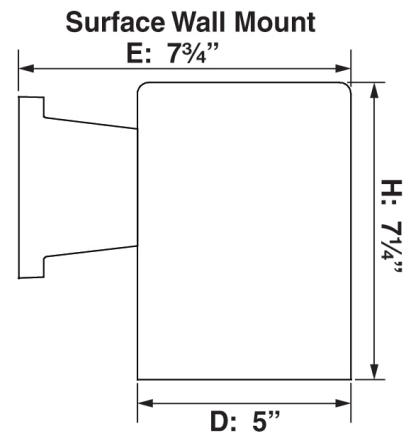

Specifications

Style	Modern
Type of Lighting	Indoor or Outdoor Wall Lighting
Product Type	Wall Mount
Product Subtype	Sconce
Height (in.)	7.25
Width (in.)	5
Length or Extension/Projection (in.)	7.75
Finish	Black
Main Material	Aluminum
Light Direction	Down
Installation/Mounting Position	Downward
Mounting Deck Height (in.)	5
Mounting Deck Width (in.)	5

Specifications

Style	Modern
Type of Lighting	Indoor or Outdoor Wall Lighting
Product Type	Wall Mount
Product Subtype	Sconce
Height (in.)	7.25
Width (in.)	5
Length or Extension/Projection (in.)	7.75
Finish	Antique Bronze
Main Material	Aluminum
Light Direction	Down
Installation/Mounting Position	Downward
Mounting Deck Height (in.)	5
Mounting Deck Width (in.)	5