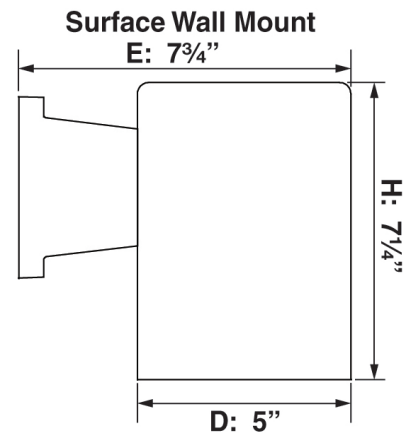

Mounting Deck Shape	Square
Location	Damp
Light #	1
Watts per Light	75
Total Wattage	75
Light Bulb Included?	No
Dimmable?	Yes
Base	Medium Base (E26)
Voltage	120V
Safety Ratings	UL Listed
Compliances	RoHS Compliant FCC Compliant
Assembly	Assembly Required

Specifications

Style	Modern
Type of Lighting	Indoor or Outdoor Wall Lighting
Product Type	Wall Mount
Product Subtype	Sconce
Height (in.)	7.25
Width (in.)	5
Length or Extension/Projection (in.)	7.75
Finish	Silver Gray
Main Material	Aluminum
Light Direction	Down
Installation/Mounting Position	Downward
Mounting Deck Height (in.)	5
Mounting Deck Width (in.)	5

Specifications

Style	Modern
Type of Lighting	Indoor or Outdoor Wall Lighting
Product Type	Wall Mount
Product Subtype	Sconce
Height (in.)	7.25
Width (in.)	5
Length or Extension/Projection (in.)	7.75
Finish	Black
Main Material	Aluminum
Light Direction	Down
Installation/Mounting Position	Downward
Mounting Deck Height (in.)	5
Mounting Deck Width (in.)	5

Specifications

Style	Modern
Type of Lighting	Indoor or Outdoor Wall Lighting
Product Type	Wall Mount
Product Subtype	Sconce
Height (in.)	7.25
Width (in.)	5
Length or Extension/Projection (in.)	7.75
Finish	Antique Bronze
Main Material	Aluminum
Light Direction	Down
Installation/Mounting Position	Downward
Mounting Deck Height (in.)	5
Mounting Deck Width (in.)	5