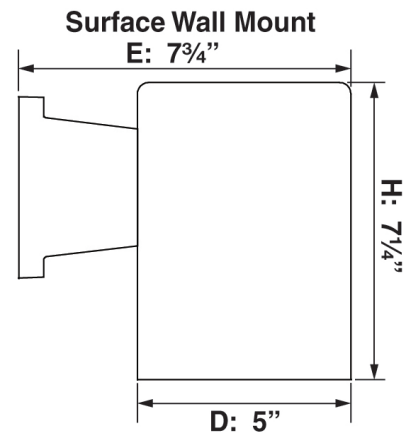

Specifications

Style	Modern
Type of Lighting	Indoor or Outdoor Wall Lighting
Product Type	Wall Mount
Product Subtype	Sconce
Height (in.)	7.25
Width (in.)	5
Length or Extension/Projection (in.)	7.75
Finish	Silver Gray
Main Material	Aluminum
Light Direction	Down
Installation/Mounting Position	Downward
Mounting Deck Height (in.)	5
Mounting Deck Width (in.)	5

Specifications

Style	Modern
Type of Lighting	Indoor or Outdoor Wall Lighting
Product Type	Wall Mount
Product Subtype	Sconce
Height (in.)	7.25
Width (in.)	5
Length or Extension/Projection (in.)	7.75
Finish	Black
Main Material	Aluminum
Light Direction	Down
Installation/Mounting Position	Downward
Mounting Deck Height (in.)	5
Mounting Deck Width (in.)	5