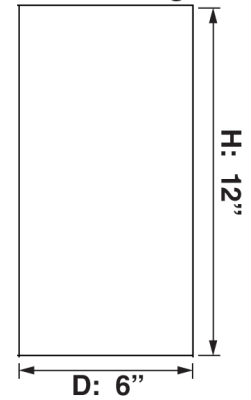

## Specifications

Style	Modern
Type of Lighting	Indoor or Outdoor Ceiling Lighting
Product Type	Ceiling Fixture
Product Subtype	Flush Mount
Height (in.)	12
Width (in.)	6
Length or Extension/Projection (in.)	6
Finish	Silver Gray
Main Material	Aluminum
Light Direction	Down
Installation/Mounting Position	Downward
Location	Damp
Light #	1