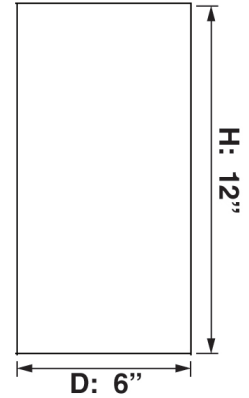

Surface Ceiling Mount

Specifications

Style	Modern
Type of Lighting	Indoor or Outdoor Ceiling Lighting
Product Type	Ceiling Fixture
Product Subtype	Flush Mount
Height (in.)	12
Width (in.)	6
Length or Extension/Projection (in.)	6
Finish	Antique Bronze
Main Material	Aluminum
Light Direction	Down
Installation/Mounting Position	Downward
Location	Damp
Light #	1

At a Glance

- Sturdy, Exquisite Construction
- High-Quality, Corrosion-Resistant, and Rust-Resistant Aluminum
- Clean, Minimal, and Solid Color Design Blends in Seamlessly with Surroundings and Existing Décor
- Perfect Complement to Indoor or Outdoor (Suitable for Damp Locations) Spaces
- Compact, Trendy Light Fits Easily in Small Spaces
- Open/Uncovered Bottom Provides Convenient Access for Quick and Easy Light Bulb Replacement and Helps Prevent Accumulation of Dust or Pests
- Medium (E26) Base Compatible with Incandescent, Halogen, Self-Ballast-Fluorescent, and LED Light Bulbs
- Heat-Resistant Components Safely Withstand Up to 100 Watts
- 1-Light Fixture (Bulb Not Included)
- Compatible with All Dimmers
- Individually Inspected for Quality Assurance
- UL Rated for Safety