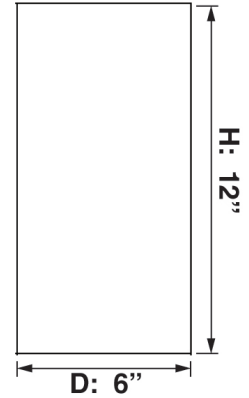

Surface Ceiling Mount

Specifications

Style	Modern
Type of Lighting	Indoor or Outdoor Ceiling Lighting
Product Type	Ceiling Fixture
Product Subtype	Flush Mount
Height (in.)	12
Width (in.)	6
Length or Extension/Projection (in.)	6
Finish	Black
Main Material	Aluminum
Light Direction	Down
Installation/Mounting Position	Downward
Location	Damp
Light #	1

At a Glance

- Sturdy, Exquisite Construction
- High-Quality, Corrosion-Resistant, and Rust-Resistant Aluminum
- Clean, Minimal, and Solid Color Design Blends in Seamlessly with Surroundings and Existing Décor
- Compact, Trendy Light Fits Easily in Small Spaces
- Open/Uncovered Bottom Provides Convenient Access for Quick and Easy Light Bulb Replacement and Helps Prevent Accumulation of Dust or Pests
- Medium (E26) Base Compatible with Incandescent, Halogen, Self-Ballast-Fluorescent, and LED Light Bulbs
- Heat-Resistant Components Safely Withstand Up to 100 Watts
- 1-Light Fixture (Bulb Not Included)
- Compatible with All Dimmers
- Individually Inspected for Quality Assurance
- UL Rated for Safety