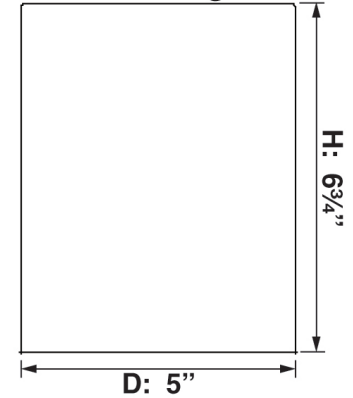

Surface Ceiling Mount

Specifications

Style	Modern
Type of Lighting	Indoor or Outdoor Ceiling Lighting
Product Type	Ceiling Fixture
Product Subtype	Flush Mount
Height (in.)	6.75
Width (in.)	5
Length or Extension/Projection (in.)	5
Finish	Silver Gray
Main Material	Aluminum
Light Direction	Down
Installation/Mounting Position	Downward
Location	Damp
Light #	1