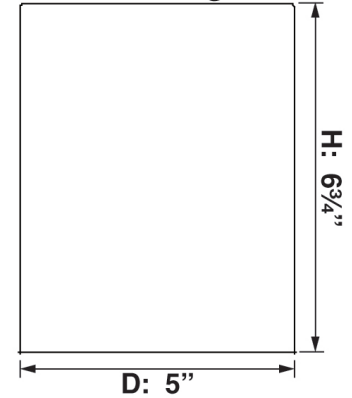

Surface Ceiling Mount

Specifications

Style	Modern
Type of Lighting	Indoor or Outdoor Ceiling Lighting
Product Type	Ceiling Fixture
Product Subtype	Flush Mount
Height (in.)	6.75
Width (in.)	5
Length or Extension/Projection (in.)	5
Finish	Black
Main Material	Aluminum
Light Direction	Down
Installation/Mounting Position	Downward
Location	Damp
Light #	1

At a Glance

- Sturdy, Exquisite Construction
- High-Quality, Corrosion-Resistant, and Rust-Resistant Aluminum
- Clean, Minimal, and Solid Color Design Blends in Seamlessly with Surroundings and Existing Décor
- Compact, Trendy Light Fits Easily in Small Spaces
- Open/Uncovered Bottom Provides Convenient Access for Quick and Easy Light Bulb Replacement and Helps Prevent Accumulation of Dust or Pests
- Medium (E26) Base Compatible with Incandescent, Halogen, Self-Ballast-Fluorescent, and LED Light Bulbs
- Heat-Resistant Components Safely Withstand Up to 75 Watts
- 1-Light Fixture (Bulb Not Included)
- Compatible with All Dimmers
- Individually Inspected for Quality Assurance
- UL Rated for Safety