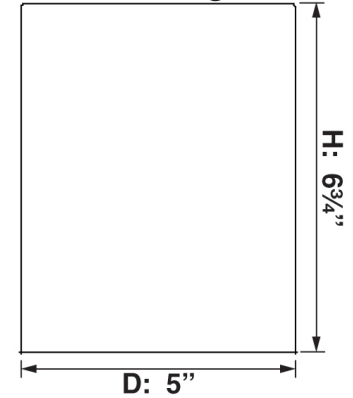

Surface Ceiling Mount

Specifications

Style	Modern
Type of Lighting	Indoor or Outdoor Ceiling Lighting
Product Type	Ceiling Fixture
Product Subtype	Flush Mount
Height (in.)	6.75
Width (in.)	5
Length or Extension/Projection (in.)	5
Finish	Antique Bronze
Main Material	Aluminum
Light Direction	Down
Installation/Mounting Position	Downward
Location	Damp
Light #	1

At a Glance

- Sturdy, Exquisite Construction
- High-Quality, Corrosion-Resistant, and Rust-Resistant Aluminum
- Clean, Minimal, and Solid Color Design Blends in Seamlessly with Surroundings and Existing Décor
- Perfect Complement to Indoor or Outdoor (Suitable for Damp Locations) Spaces
- Compact, Trendy Light Fits Easily in Small Spaces
- Open/Uncovered Bottom Provides Convenient Access for Quick and Easy Light Bulb Replacement and Helps Prevent Accumulation of Dust or Pests
- Medium (E26) Base Compatible with Incandescent, Halogen, Self-Ballast-Fluorescent, and LED Light Bulbs
- Heat-Resistant Components Safely Withstand Up to 75 Watts
- 1-Light Fixture (Bulb Not Included)
- Compatible with All Dimmers
- Individually Inspected for Quality Assurance
- UL Rated for Safety