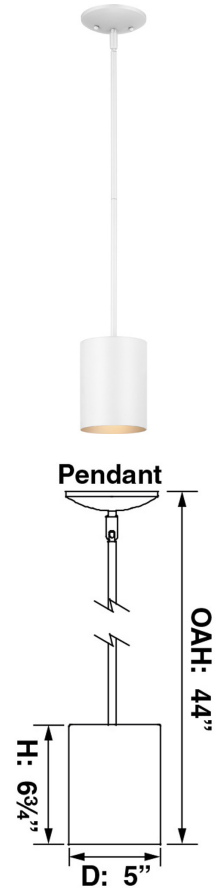

This sleek, modern indoor or outdoor (suitable for damp or dry locations only) white aluminum cylinder downrod mini pendant features a professional look and formed and welded, all-aluminum construction. Feel at ease with aluminum's corrosion-resistance, high resilience, lasting quality, and inability to rust like steel. Powder-coated paint base finish provides phenomenal long-lasting color and exceptional corrosion/scratch resistance. Feel confident in your choice of elegant simplicity. Delight in clean, minimal, and solid color design that blends in seamlessly with surroundings and existing décor. Offers remarkable versatility for exterior and interior design. A stunning piece that imparts a fresh, rejuvenating, and open atmosphere both outside and within. Change up your exterior spaces with this look, or be unique—bring the outdoor look indoors. Open/uncovered bottom helps prevent accumulation of dust or pests. Perfect complement to indoor or outdoor spaces (suitable for damp or dry locations only). Compact light fits easily in small spaces. Flawlessly and evenly finished in solid white. Modernize your spaces with this smart, bold piece.

Specifications

Style	Modern
Type of Lighting	Indoor or Outdoor Hanging Lighting
Product Type	Pendant
Product Subtype	Mini
Overall Height (in.)	44
Height (in.)	6.75
Width (in.)	5
Length or Extension/Projection (in.)	5
Finish	White
Main Material	Formed & Welded, Powder-Coated All-Aluminum
Other Material	White Powder-Coated Aluminum Cylinder