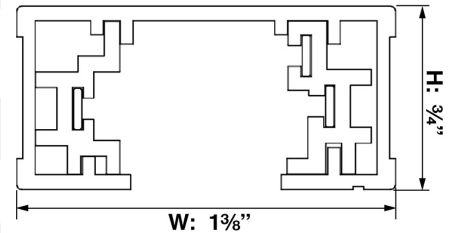

Total Electrical Capacity (Amps)	20
Voltage (Volts)	120V
Compliances	RoHS Compliant
Safety Ratings	cULus Listed
Assembly	No Assembly Required
Accessory 1 (Sold Separately)	V2713-20 Silver Gray "L" Connector (90°) (0.625" H x 4.25" W x 4.25" L)
Accessory 2 (Sold Separately)	V2714-20 Silver Gray Live End J-Box Feed / Live End Connector (0.625" H x 4.25" W x 5.75" L)
Accessory 3 (Sold Separately)	V2715-20 Silver Gray "T" Connector (0.625" H x 4.25" W x 7.0625" L)
Accessory 4 (Sold Separately)	V2716-20 Silver Gray "X" Connector (0.625" H x 7.0625" W x 7.0625" L)
Accessory 5 (Sold Separately)	V2717-20 Silver Gray Floating Canopy / Floating Connector (2.625" H x 4.25" W x 4.25" L)
Accessory 6 (Sold Separately)	V2718-20 Silver Gray Monopoint Canopy (.4375" H x 5" Dia.)
Accessory 7 (Sold Separately)	V2721 Steel T-Bar Clip
Accessory 8 (Sold Separately)	V2722-20 Silver Gray Live End Connector / Conduit Connector (0.625" H x 1.375" W x 4.25" L)
Accessory 9 (Sold Separately)	V2723-20 Silver Gray Pendant Track Adapter / Cord Pendant Adapter (1.4375" H x 1.375" W x 1.4375" L)
Accessory 10 (Sold Separately)	V2724-20 Silver Gray Mini Joiner / Mini Straight Connector (0.75" H x 1.875" W x 3.1875" L)
Accessory 11 (Sold Separately)	V2791-20 12" Silver Gray Extension Wand
Accessory 12 (Sold Separately)	V2792-20 24" Silver Gray Extension Wand
Accessory 13 (Sold Separately)	V2793-20 36" Silver Gray Extension Wand
Accessory 14 (Sold Separately)	V2794-20 48" Silver Gray Extension Wand
Accessory 15 (Sold Separately)	V2795-20 18" Silver Gray Extension Wand

Specifications

Type of Lighting	Indoor Track Systems
Product Type	Track Section / Track Rail
Product Subtype	120V 1-Circuit/1-Neutral
Height (in.)	0.75
Width (in.)	1.375
Length or Extension/Projection (in.)	72
Finish	Silver Gray
Main Material	Extruded Aluminum
Installation Location	Dry
Number of Circuits	1
Electrical Capacity per Circuit (Amps)	20