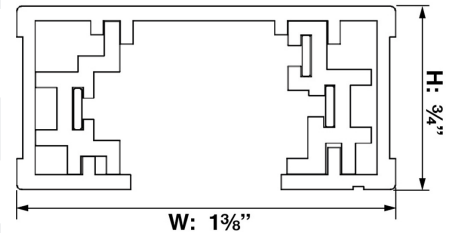

Total Electrical Capacity (Amps)	20
Voltage (Volts)	120V
Compliances	RoHS Compliant
Safety Ratings	cULus Listed
Assembly	No Assembly Required
Accessory 1 (Sold Separately)	V2713-20 Silver Gray "L" Connector (90°) (0.625" H x 4.25" W x 4.25" L)
Accessory 2 (Sold Separately)	V2714-20 Silver Gray Live End J-Box Feed / Live End Connector (0.625" H x 4.25" W x 5.75" L)
Accessory 3 (Sold Separately)	V2715-20 Silver Gray "T" Connector (0.625" H x 4.25" W x 7.0625" L)
Accessory 4 (Sold Separately)	V2716-20 Silver Gray "X" Connector (0.625" H x 7.0625" W X 7.0625" L)
Accessory 5 (Sold Separately)	V2717-20 Silver Gray Floating Canopy / Floating Connector (2.625" H x 4.25" W x 4.25" L)
Accessory 6 (Sold Separately)	V2718-20 Silver Gray Monopoint Canopy (.4375" H x 5" Dia.)
Accessory 7 (Sold Separately)	V2721 Steel T-Bar Clip
Accessory 8 (Sold Separately)	V2722-20 Silver Gray Live End Connector / Conduit Connector (0.625" H x 1.375" W x 4.25" L)
Accessory 9 (Sold Separately)	V2723-20 Silver Gray Pendant Track Adapter / Cord Pendant Adapter (1.4375" H x 1.375" W x 1.4375" L)
Accessory 10 (Sold Separately)	V2724-20 Silver Gray Mini Joiner / Mini Straight Connector (0.75" H x 1.875" W x 3.1875" L)
Accessory 11 (Sold Separately)	V2791-20 12" Silver Gray Extension Wand
Accessory 12 (Sold Separately)	V2792-20 24" Silver Gray Extension Wand
Accessory 13 (Sold Separately)	V2793-20 36" Silver Gray Extension Wand
Accessory 14 (Sold Separately)	V2794-20 48" Silver Gray Extension Wand
Accessory 15 (Sold Separately)	V2795-20 18" Silver Gray Extension Wand

Specifications

Type of Lighting	Indoor Track Systems
Product Type	Track Section / Track Rail
Product Subtype	120V 1-Circuit/1-Neutral
Height (in.)	0.75
Width (in.)	1.375
Length or Extension/Projection (in.)	48
Finish	Silver Gray
Main Material	Extruded Aluminum
Installation Location	Dry
Number of Circuits	1
Electrical Capacity per Circuit (Amps)	20