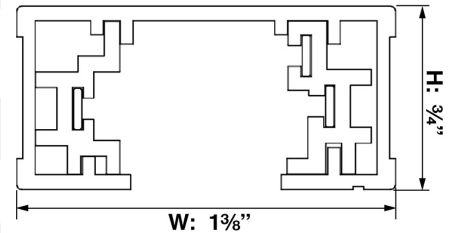

Total Electrical Capacity (Amps)	20
Voltage (Volts)	120V
Compliances	RoHS Compliant
Safety Ratings	cULus Listed
Assembly	No Assembly Required
Accessory 1 (Sold Separately)	V2713-20 Silver Gray "L" Connector (90°) (0.625" H x 4.25" W x 4.25" L)
Accessory 2 (Sold Separately)	V2714-20 Silver Gray Live End J-Box Feed / Live End Connector (0.625" H x 4.25" W x 5.75" L)
Accessory 3 (Sold Separately)	V2715-20 Silver Gray "T" Connector (0.625" H x 4.25" W x 7.0625" L)
Accessory 4 (Sold Separately)	V2716-20 Silver Gray "X" Connector (0.625" H x 7.0625" W x 7.0625" L)
Accessory 5 (Sold Separately)	V2717-20 Silver Gray Floating Canopy / Floating Connector (2.625" H x 4.25" W x 4.25" L)
Accessory 6 (Sold Separately)	V2718-20 Silver Gray Monopoint Canopy (.4375" H x 5" Dia.)
Accessory 7 (Sold Separately)	V2721 Steel T-Bar Clip
Accessory 8 (Sold Separately)	V2722-20 Silver Gray Live End Connector / Conduit Connector (0.625" H x 1.375" W x 4.25" L)
Accessory 9 (Sold Separately)	V2723-20 Silver Gray Pendant Track Adapter / Cord Pendant Adapter (1.4375" H x 1.375" W x 1.4375" L)
Accessory 10 (Sold Separately)	V2724-20 Silver Gray Mini Joiner / Mini Straight Connector (0.75" H x 1.875" W x 3.1875" L)
Accessory 11 (Sold Separately)	V2791-20 12" Silver Gray Extension Wand
Accessory 12 (Sold Separately)	V2792-20 24" Silver Gray Extension Wand
Accessory 13 (Sold Separately)	V2793-20 36" Silver Gray Extension Wand
Accessory 14 (Sold Separately)	V2794-20 48" Silver Gray Extension Wand
Accessory 15 (Sold Separately)	V2795-20 18" Silver Gray Extension Wand

Specifications

Type of Lighting	Indoor Track Systems
Product Type	Track Section / Track Rail
Product Subtype	120V 1-Circuit/1-Neutral
Height (in.)	0.75
Width (in.)	1.375
Length or Extension/Projection (in.)	24
Finish	Silver Gray
Main Material	Extruded Aluminum
Installation Location	Dry
Number of Circuits	1
Electrical Capacity per Circuit (Amps)	20