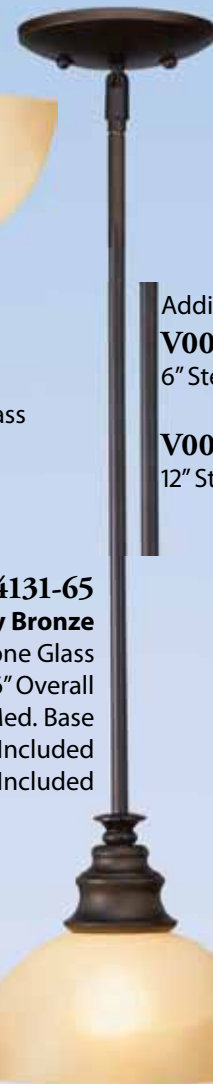

Additional Stems
V0089-65
6" Stems
V0090-65
12" Stems