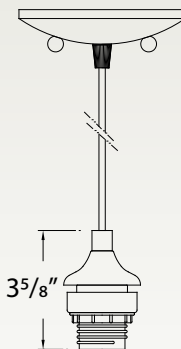

V2421
1x100W Med. Base

V2421-79©
Antique Bronze
1x100W Med. Base
Light bulb not included

V2421-33©
Brushed Nickel
1x100W Med. Base
Light bulb not included