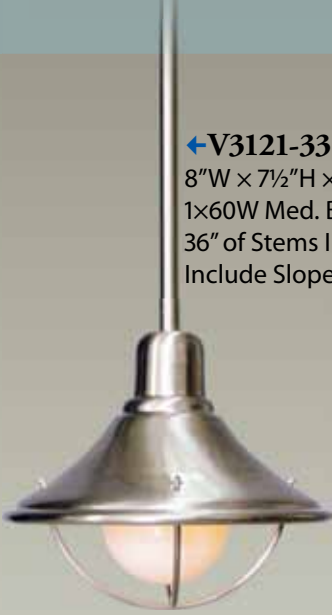

5"W × 11¾"H

1×100W Med. Base

V2723-5

- Pendants are supplied with 10-foot cord
- Track pendant adapter V2723x5 optional

Mini-Pendants

← **V3121-33© Brushed Nickel**
 8"W × 7½"H × 44½" Overall
 1×60W Med. Base
 36" of Stems Included
 Include Sloped Ceiling Canopy