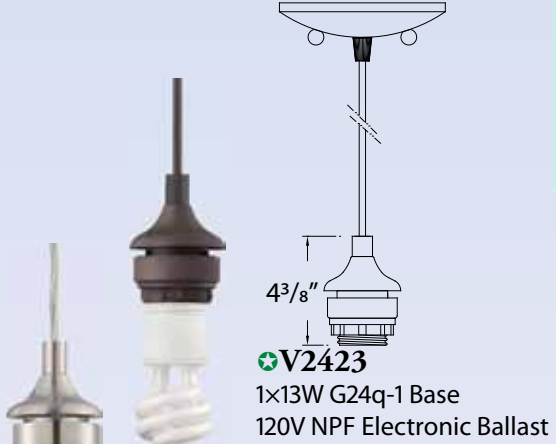

Jannon

V0025-40
Ecru Linen Shade
6"W x 12"H

V0053-6
White Acrylic
5½"W x 12"H

V2723-5

- Pendants are supplied with 10-foot cord
- Track pendant adapter optional

V2423
1x13W G24q-1 Base
120V NPF Electronic Ballast