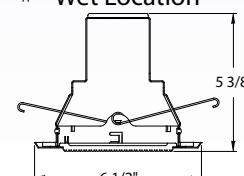

V8502

V8509-6 White
Drop Opal Shower
6 1/2" Outside Diameter
40W A19
 Wet Location

V8508

V8504-3 Chrome
Aluminum Cone Reflector
6 1/2" Outside Diameter
75W PAR30
65W BR30
60W A19

V8504

V8503-6 White
Fresnel Shower
6 1/2" Outside Diameter
40W A19
 Wet Location