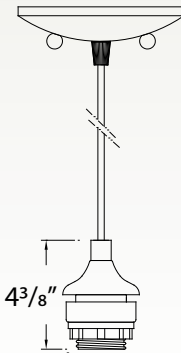

V2423
1x13W G24q-1 Base
120V NPF Electronic Ballast