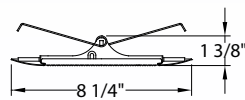

V8007-6 White
Air Tight Cone Baffle
 8" Outside Diameter
Non-IC/IC
 75W PAR38/R40

V8609-6
Fresnel Shower
 8" Outside Diameter
Non-IC
 60W A19
IC
 40W A19
 ☔ Wet Location

V8015-6
Albalite Shower
 8" Outside Diameter
Non-IC
 60W A19
IC
 40W A19
 ☔ Wet Location