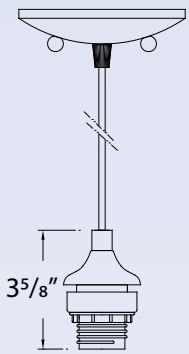

V0090-33
12" Stems

Optional Stems
V0089-79
6" Stems

V0090-79
12" Stems

- Pendants are supplied with 10-foot cord
- Track pendant adapter optional

V2723-5

V2421
1x100W Med. Base

V2421-33
Brushed Nickel
1x100W Med. Base
Light bulb not included