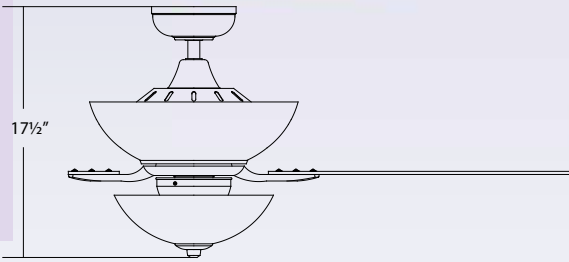

Ceiling Fans

V0932
Wall Remote Control
(Transmitter + Receiver)
3 Fan Speeds
Up Light Dimmer
Down Light Dimmer
Reverse
No Battery Required

V0935
Hand-Held Remote Control
(Transmitter + Receiver)
(Included in V6157)
• 3 Fan Speeds
• Up Light Dimmer
• Down Light Dimmer
• Reverse

- 52" Diameter
- 14° Blade Pitch
- 170 × 20 mm Motor
- Silicon Steel
- Hand-held control system with independent up/down light control and reverse Included
- Uplight uses 6-15W candelabra bulbs included
- Downlight uses 3-40W candelabra bulbs included
- 78" Lead Wire
- Limited Lifetime Warranty

V6157-33© Brushed Nickel
Pecan / Walnut Blades
Alabaster Glass
Hand-Held Remote Control Included

17 1/2"

V6192-82©
Vintage Bronze with Antique Gold
Rosewood / Walnut Blades

V0944-82 Vintage Bronze
4-60W Candelabra

12 1/4"

V6192-33© Brushed Nickel
Rosewood / Walnut Blades

- 52" Diameter
- 12° Blade Pitch
- 153 × 15 mm Motor
- Silicon Steel
- Triple Capacitor
- Reversible
- 3 Speeds
- 78" Lead Wire
- Limited Lifetime Warranty