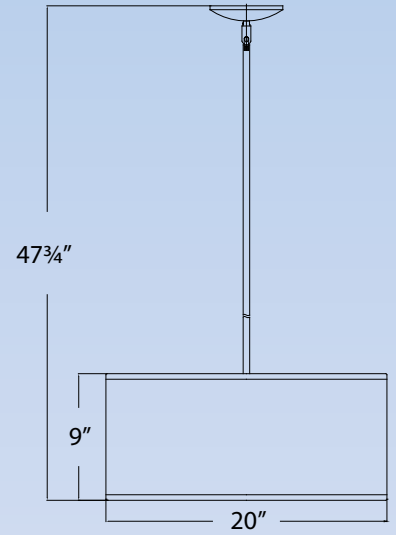

G24q-3 **L-PLC26W/27**
Base 26W G24q-3 Base

V0039-40
Ecru Linen Shade
20"W × 9"H

V0039-29
Basketweave Shade
20"W × 9"H

V0039-5
Black Shade
20"W × 9"H

V0039-34
Handcrafted Linen Shade
20"W × 9"H

V2435-33© Brushed Nickel
 5x100W Med. Base
 36" of Stems Included
 Include Sloped Ceiling Canopy
 Hanging or Semi-Flush
 Frosted glass bottom
 Light bulb not included