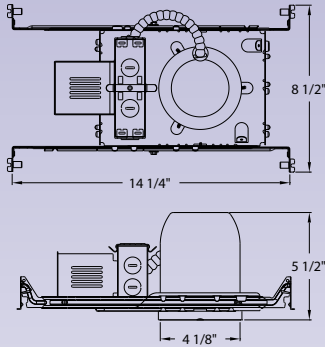

4" Incandescent Low Voltage

V8408 Non-IC, Non-Air Tight, 50W

- New Construction
- Thermally protected housing
- Wire through junction box (4 in and 4 out)
- Adjustable hanger bar from 14" to 24"
- Housing adjusts for ceilings up to 1" thick
- Commercial or residential
- Adjustable socket bracket
- Minimum 3" space between housing and insulation
- Damp location