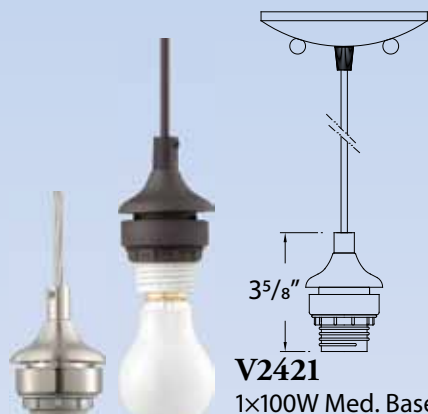

GS-791
Etched White Cased Glass
4"W x 6"H

GS-792
White Frit Glass
4"W x 6"H

GS-793
Sepia Glass
4"W x 6"H

V2723-5

- Pendants are supplied with 10-foot cord
- Track pendant adapter optional

V2421
1x100W Med. Base