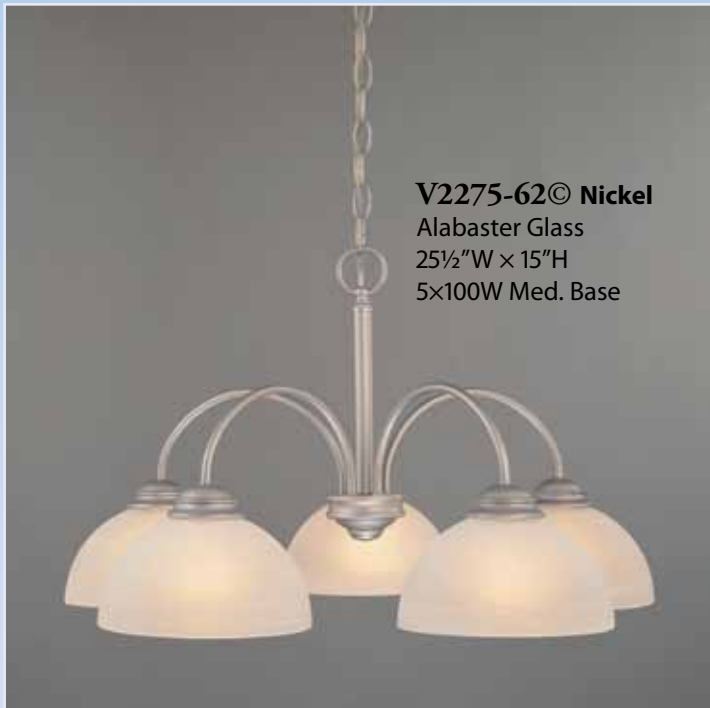

Bernice

V2275-62© Nickel
Alabaster Glass
25½"W × 15"H
5×100W Med. Base