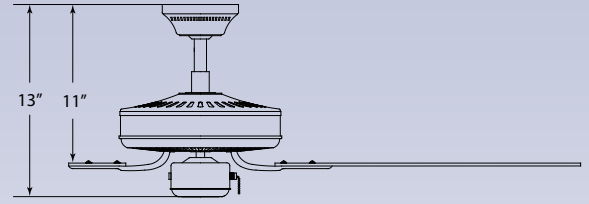

V5953-22 Prairie Rock
Rosewood ABS Blades (V0956)
-11.5° Blade Pitch
-52" Diameter
-153 × 12mm Motor
-Silicon Steel
-Triple Capacitor
▲ Damp Location