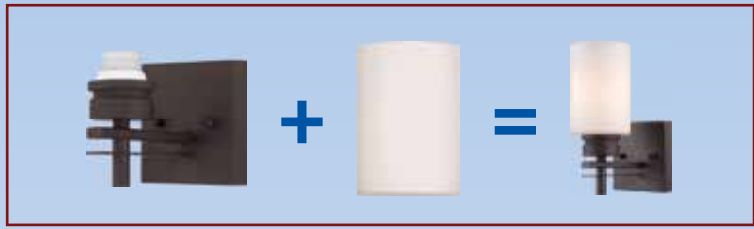

Carena

With GS-791