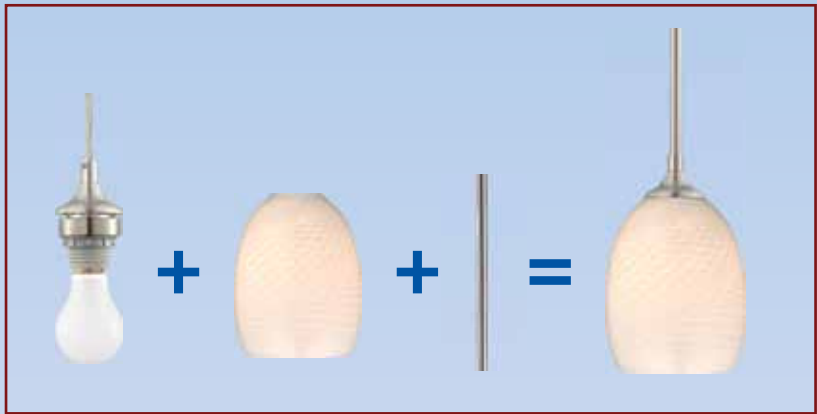

Optional Stems
V0089-33
6" Stems

V0090-33
12" Stems

- Pendants are supplied with 10-foot cord
- Track pendant adapter optional