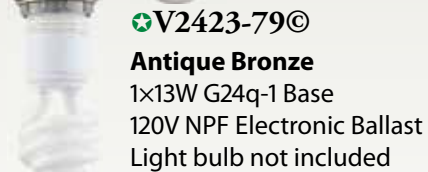

★ **V2423-79** ©
Antique Bronze
1×13W G24q-1 Base
120V NPF Electronic Ballast
Light bulb not included