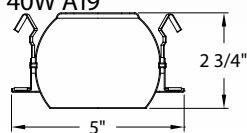

V8403-3 Chrome Aluminum Reflector
5" Outside Diameter
75W PAR16
50W PAR20/R20
40W A19