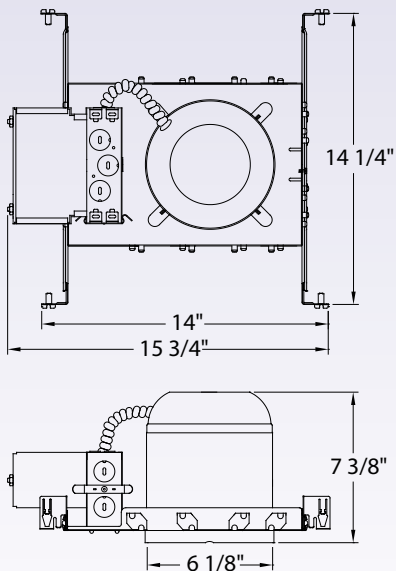

6" Fluorescent

V8665 IC, Air Tight, 2-13W GX23-2 120V NPF, use V8613-3 trim

- Wire through junction box (4 in and 4 out)
- Adjustable hanger bar with 16" to 24"
- Housing adjusts for ceilings up to 1" thick
- May be covered with insulation
- Commercial or residential
- Damp location