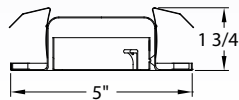

V8407-6 White Gimbal Ring
5" Outside Diameter
50W PAR20