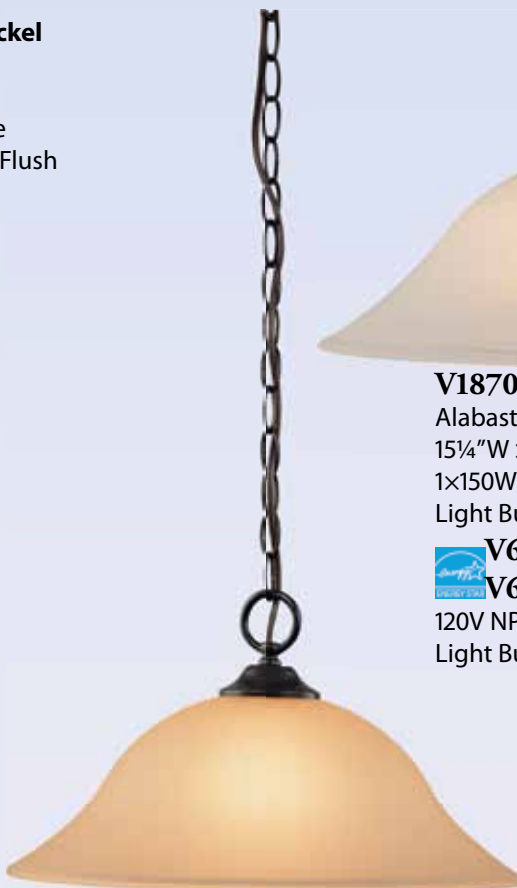

V6544-79© 1×13W GU24 Base
V6546-79© 1×26W GU24 Base
120V NPF Electronic Ballast
Light Bulb Included

V5060-79©
Antique Bronze
Sepia Glass
8¼"W × 10½"H
1×100W Med. Base
Hanging or Semi-Flush

V7582-79© Antique Bronze
Sepia Glass
13"W x 5½"H
2x60W Med. Base

V1869-79© Antique Bronze
Sepia Glass
15¼"W × 9"H
1×150W Med. Base