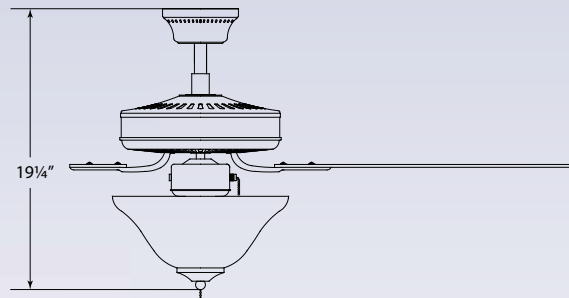

V6123-79

Antique Bronze

Light kit with alabaster glass included
Rosewood / Walnut Blades
3-40W Candelabra
Light Bulbs Included

- 52" Diameter
- 12° Blade Pitch
- 153 × 12 mm Motor
- Silicon Steel
- Triple Capacitor
- Reversible
- 3 Speed
- 78" Lead Wire
- Limited Lifetime Warranty