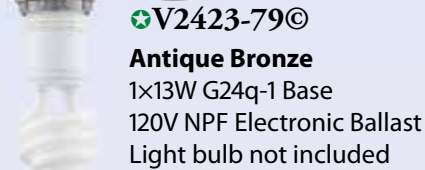

V2423-79©
Antique Bronze
1x13W G24q-1 Base
120V NPF Electronic Ballast
Light bulb not included

V2423-33©
Brushed Nickel
1x13W G24q-1 Base
120V NPF Electronic Ballast
Light bulb not included

V2421
1x100W Med. Base