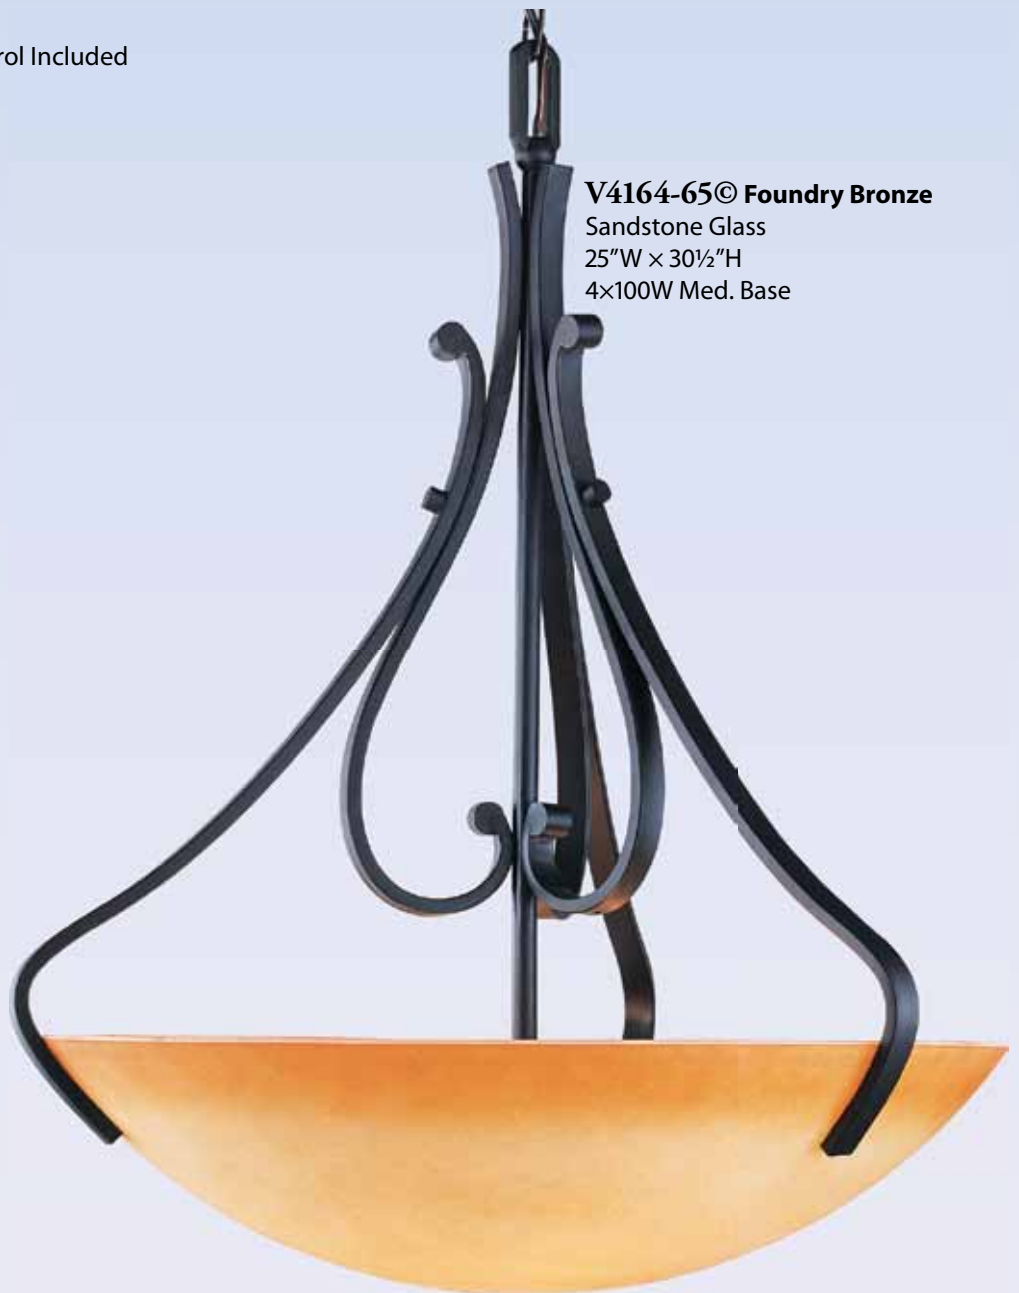

V4164-65© Foundry Bronze
Sandstone Glass
25"W x 30½"H
4x100W Med. Base