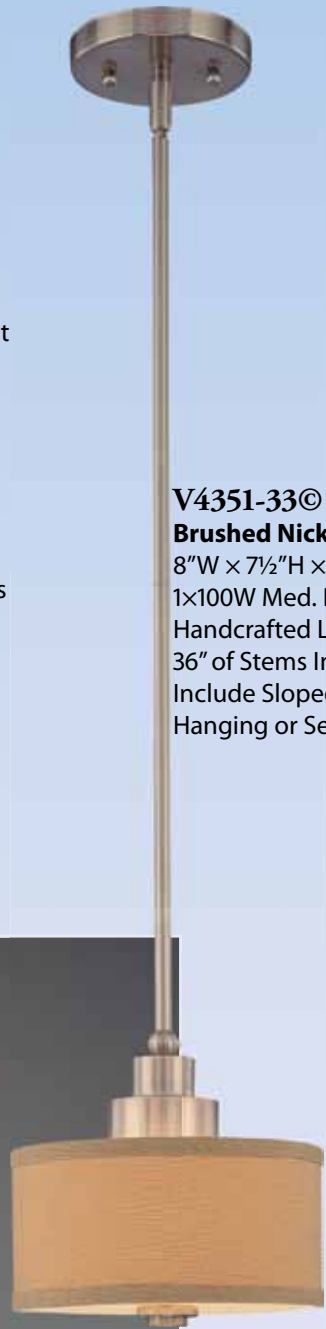

V6322-33©
Brushed Nickel
 11"W x 12"H x 4" Ext
 2x26W G24q-3 Base
 120V NPF Electronic
 ♻️ Energy Efficient Fluorescent
 ♿ ADA
 Handcrafted Linen Shade

Additional Stems
V0089-33
 6" Stems
V0090-33
 12" Stems