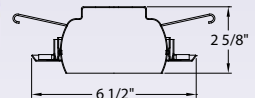

5" Incandescent

- New Construction
- Thermally protected housing
- Wire through junction box (4 in and 4 out)
- Adjustable hanger bar from 14" to 24"
- Commercial or residential
- 7 1/2" height allows use in 2" x 8" joist construction
- Housing adjusts for ceilings up to 1" thick
- May be covered with insulation
- Damp location

V8502