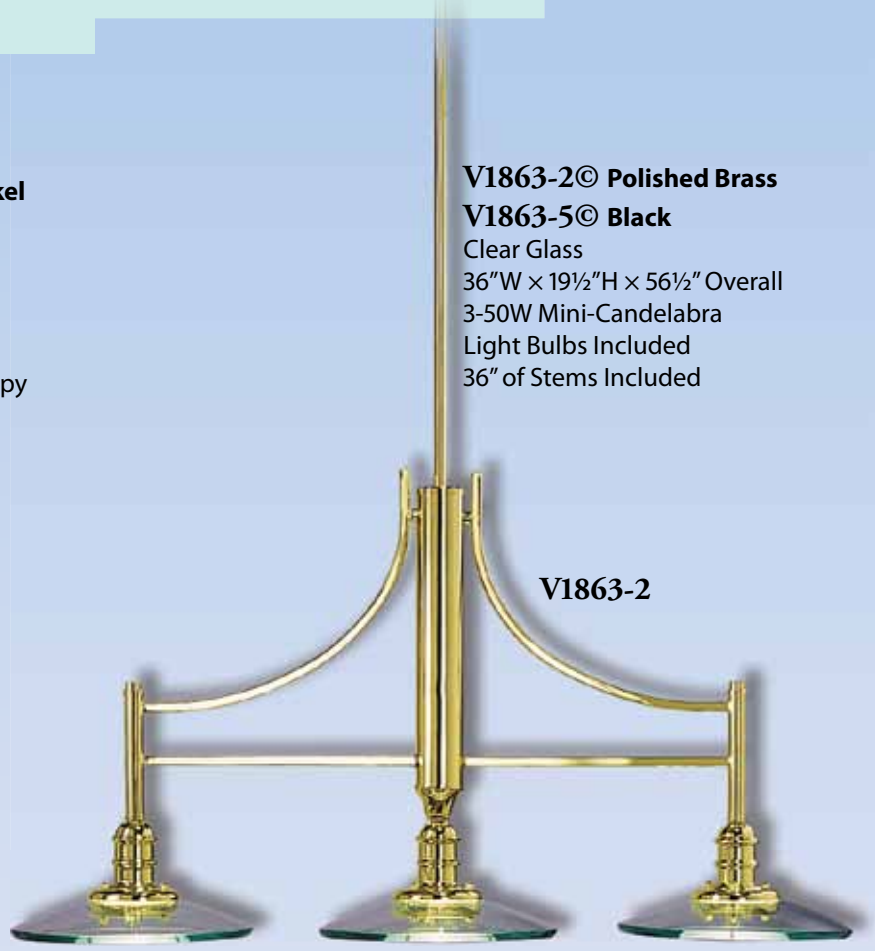

G24q-3
 Base

L-PLC26W/27
 26W G24q-3 Base
 Volume Lighting

V1860-33© Brushed Nickel
 Clear Glass
 10"W x 4½"H x 41½" Overall
 1-50W Mini-Candelabra
 Light Bulb Included
 36" of Stems Included
 Include Sloped Ceiling Canopy

Additional Stems
V0089-33
 6" Stems
V0090-33
 12" Stems

V1863-2© Polished Brass
V1863-5© Black
 Clear Glass
 36"W x 19½"H x 56½" Overall
 3-50W Mini-Candelabra
 Light Bulbs Included
 36" of Stems Included