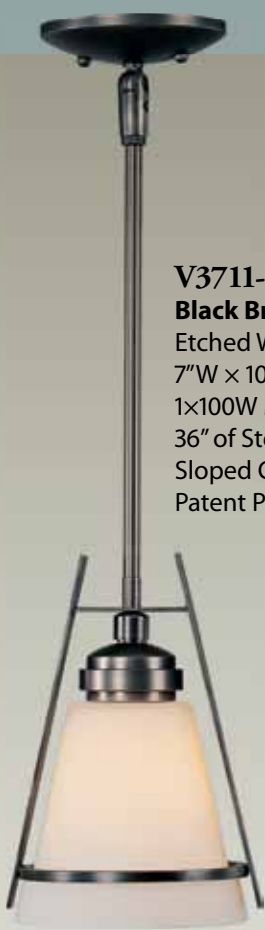

Mini-Pendants

V3711-44
Black Brushed Nickel
Etched White Glass
7"W x 10¼"H x 49¼" Overall
1x100W Med. Base
36" of Stems Included
Sloped Ceiling Canopy Included
Patent Pending