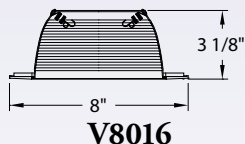

V8016-6 White
Metal Baffle
8" Outside Diameter
Non-IC/IC
75W PAR30/R30