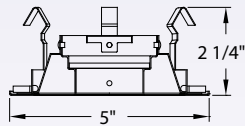

V8470-5 Black Metal Baffle
4 3/4" Outside Diameter
Non-IC
50W MR16
IC
35W MR16