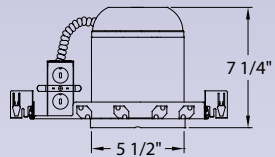

5" Incandescent

V8500 IC, Air Tight, 75W

- New Construction
- Thermally protected housing
- Wire through junction box (4 in and 4 out)
- Adjustable hanger bar from 14" to 24"
- Commercial or residential
- 7 1/2" height allows use in 2" x 8" joist construction
- Housing adjusts for ceilings up to 1" thick
- May be covered with insulation
- Damp location