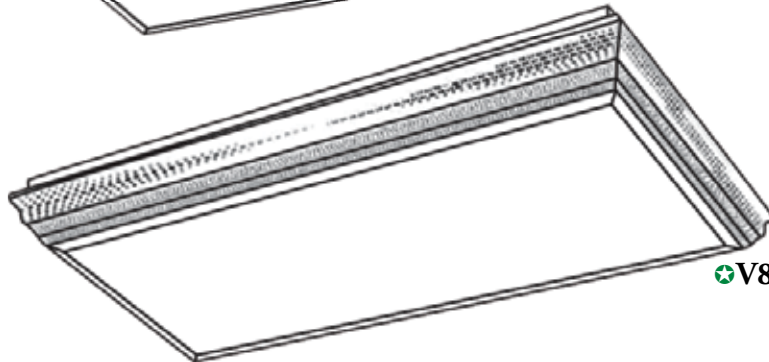

★V8260-6 White

★V8260-50 Oak

Woodframe Crown Moulding

White Acrylic Diffuser

51"L x 13¾"W x 4½"H

2-F34 T12 or 2-F40 T12

120V HPF

★V8460-6/-50