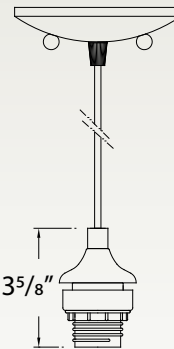

V2421
1x100W Med. Base

V2421-79 **Antique Bronze**
1x100W Med. Base
Light bulb not included

V2421-33 **Brushed Nickel**
1x100W Med. Base
Light bulb not included