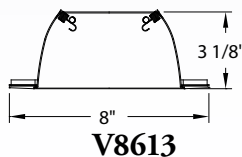

6" Incandescent

- Push-wire connectors
- New construction
- Thermally protected housing
- Adjustable socket bracket
- Wire through junction box (4 in and 4 out)
- Adjustable hanger bar from 14" to 24"
- Commercial or residential
- 7½" height allows use in 2" × 8" joist construction
- Housing adjusts for ceilings up to 1" thick
- Damp location

6" Fluorescent

- Wire through junction box (4 in and 4 out)
- Adjustable hanger bar with 16" to 24"
- Housing adjusts for ceilings up to 1" thick
- May be covered with insulation
- Commercial or residential
- Damp location

V8613