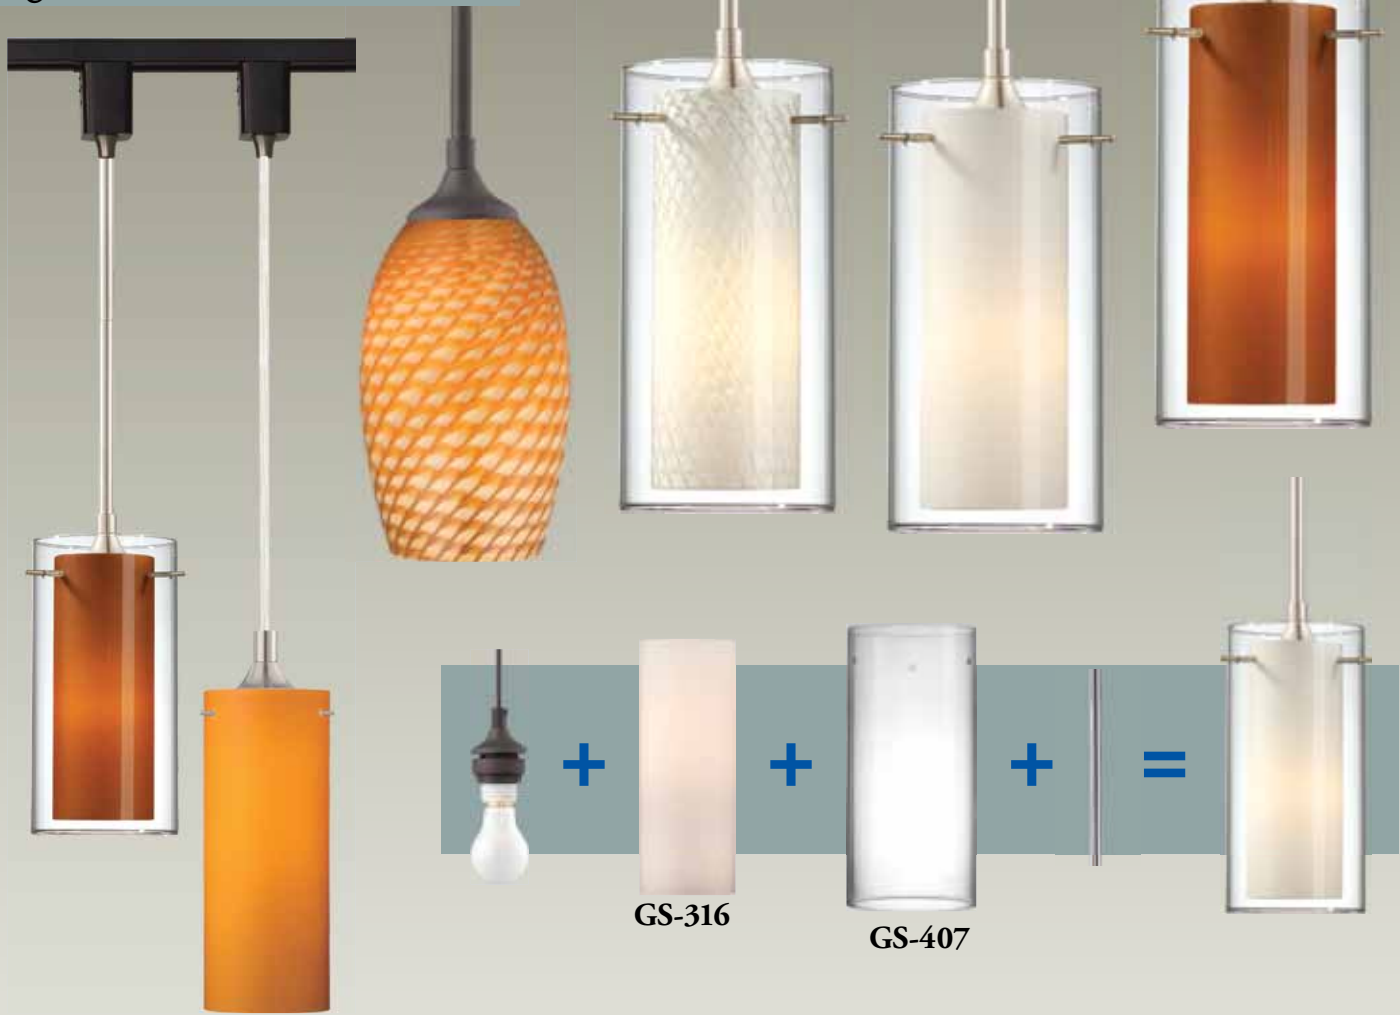

Mini-Pendants

V2421
1x100W Med. Base

V2421-79©

Antique Bronze
1x100W Med. Base
Light bulb not included

V2421-33©

Brushed Nickel
1x100W Med. Base
Light bulb not included