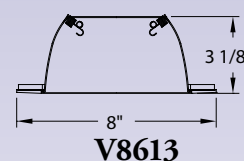

V8613-3
Aluminum Cone Reflector
8" Outside Diameter
Non-IC
100W A19
IC
60W A19