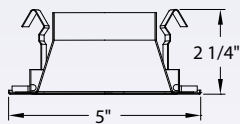

V8430-5 Black Metal Baffle
5" Outside Diameter
55W PAR16
50W PAR20/R20
40W A19