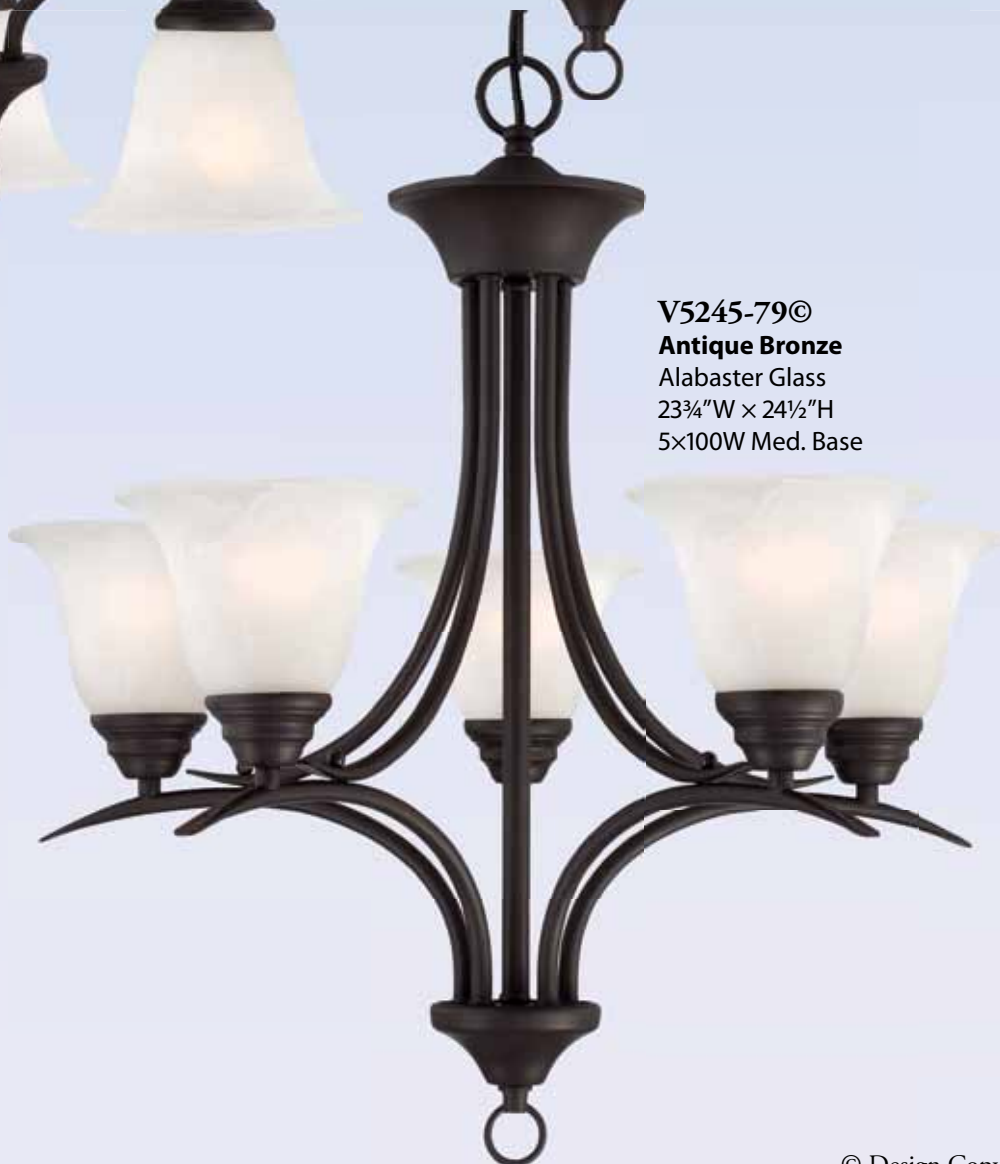

Trinidad

V5253-79©
Antique Bronze
Alabaster Glass
19"W x 20"H
3x100W Med. Base

V5243-79©
Antique Bronze
Alabaster Glass
18"W x 24"H
3x100W Med. Base

V5245-79©
Antique Bronze
Alabaster Glass
23¾"W x 24½"H
5x100W Med. Base