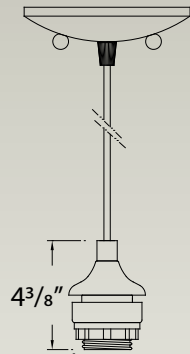

V2423
1x13W G24q-1 Base
120V NPF Electronic Ballast

V2423-79©
Antique Bronze
1x13W G24q-1 Base
120V NPF Electronic Ballast
Light bulb not included