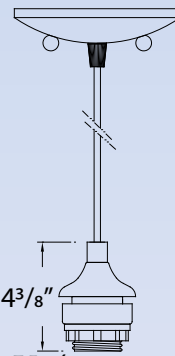

V2423
1x13W G24q-1 Base
120V NPF Electronic Ballast
V2423-79

Antique Bronze
1x13W G24q-1 Base
120V NPF Electronic Ballast
Light bulb not included