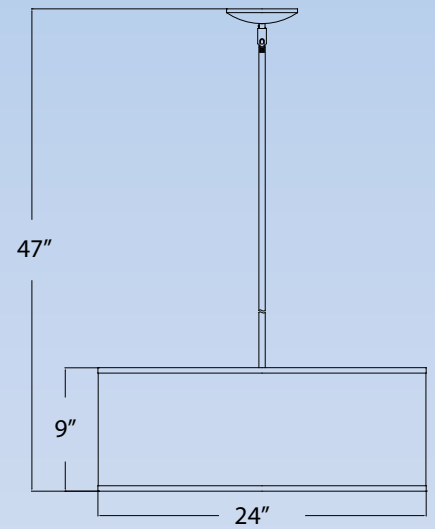

V0043-40
Ecru Linen Shade
24"W x 9"H