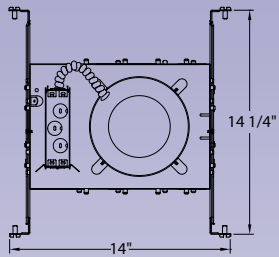

Shallow Housing

V8670 IC, Shallow, 75W

- New Construction
- Thermally protected housing
- Wire through junction box (4 in and 4 out)
- Adjustable hanger bar from 14" to 24"
- 5 1/2" height allows use in 2" x 6" joist construction
- Commercial or residential
- May be covered with insulation
- ▲ Damp location