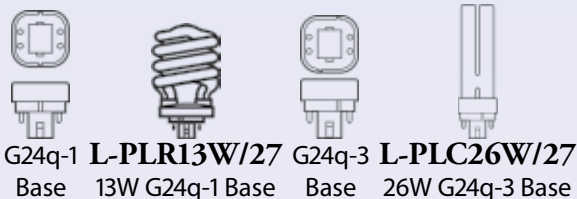

G24q-1 L-PLR13W/27 Base 13W G24q-1 Base G24q-3 L-PLC26W/27 Base 26W G24q-3 Base