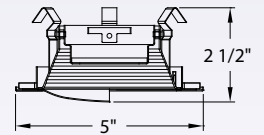

V8474-5 White Eyeball
4 3/4" Outside Diameter
Non-IC
50W MR16
IC
35W MR16