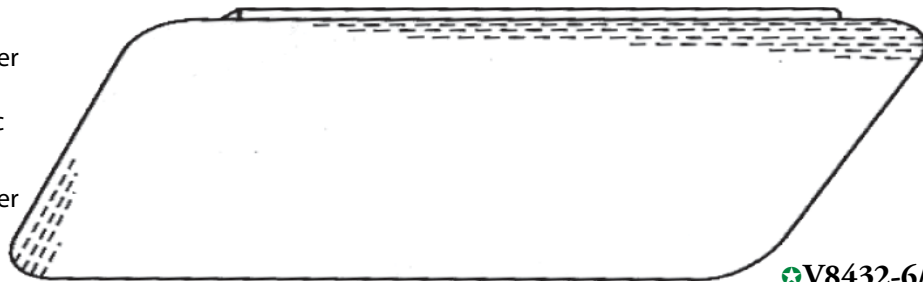

★V8432-6/★V8440-6