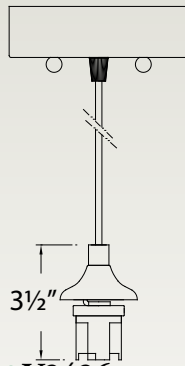

V2426
1x26W G24q-3 Base
120V/277V HPF Electronic Ballast

V2426-79 **Antique Bronze**
1x26W G24q-3 Base
120V/277V HPF Electronic Ballast
Light bulb not included

V2426-33 **Brushed Nickel**
1x26W G24q-3 Base
120V/277V HPF Electronic Ballast
Light bulb not included