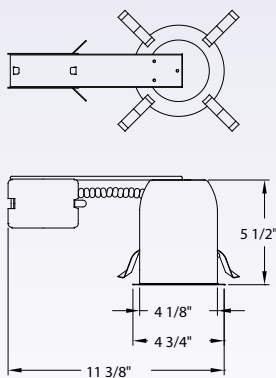

V8401 Non-IC, Non-Air Tight, 50W

- Remodeling
- Thermally protected housing
- Wire through junction box (2 in and 2 out)
- Housing adjusts for ceilings up to 1" thick
- Commercial or residential
- Adjustable socket bracket
- Minimum 3" space between housing and insulation
- Damp location