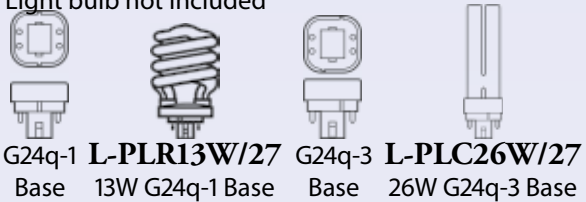

G24q-1 L-PLR13W/27 Base 13W G24q-1 Base Base 26W G24q-3 Base