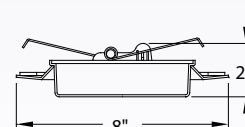

V8006-5 Black
Metal Baffle
8" Outside Diameter
Non-IC
150W PAR38/R40
IC
90W PAR30/R30

V8006-6 White
Metal Baffle
8" Outside Diameter
Non-IC
150W PAR38/R40
IC
90W PAR30/R30

V8035-6
Open Trim
8" Outside Diameter
Non-IC
150W PAR38/R40

V8014-6
Eyeball
8" Outside Diameter
Non-IC
75W PAR30/R30

V8025-6
Open Trim
8" Outside Diameter
Non-IC/IC
75W PAR30/R30

V8613-3
Aluminum Cone Reflector
8" Outside Diameter
Non-IC
100W A19
IC
60W A19

V8016-5 Black
Metal Baffle
8" Outside Diameter
Non-IC/IC
75W PAR30/R30

V8016-6 White
Metal Baffle
8" Outside Diameter
Non-IC/IC
75W PAR30/R30

V8007-5 Black
Air Tight Cone Baffle
8" Outside Diameter
Non-IC/IC
75W PAR38/R40

V8007-6 White
Air Tight Cone Baffle
8" Outside Diameter
Non-IC/IC
75W PAR38/R40

V8609-6
Fresnel Shower
8" Outside Diameter
Non-IC
60W A19
IC
40W A19
☔ Wet Location

V8015-6
Albalite Shower
8" Outside Diameter
Non-IC
60W A19
IC
40W A19
☔ Wet Location

V8015

V8614-6
Drop Opal Lens Shower
8" Outside Diameter
Non-IC
60W A19
IC
40W A19
☔ Wet Location