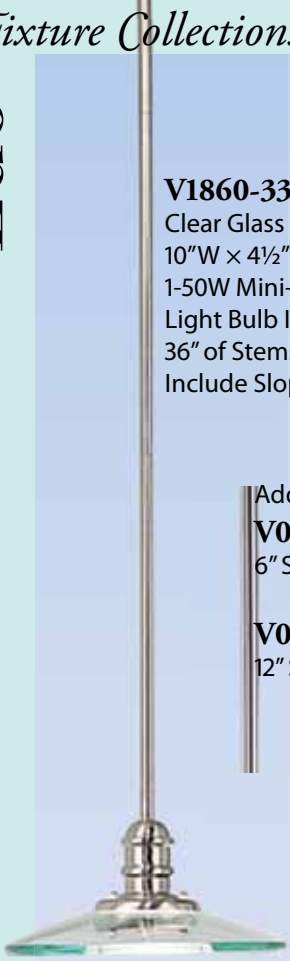

G24q-3
 Base

L-PLC26W/27
 26W G24q-3 Base
 Volume Lighting

V1860-33© Brushed Nickel
 Clear Glass
 10"W x 4½"H x 41½" Overall
 1-50W Mini-Candelabra
 Light Bulb Included
 36" of Stems Included
 Include Sloped Ceiling Canopy