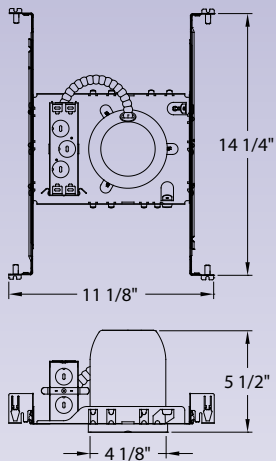

4" Incandescent

V8400 Non-IC, Non-Air Tight, 50W

V8404 Non-IC, Air Tight, 50W

- New Construction
- Thermally protected housing
- Wire through junction box (4 in and 4 out)
- Adjustable hanger bar from 14" to 24"
- Housing adjusts for ceilings up to 1" thick
- Commercial or residential
- Adjustable socket bracket
- Minimum 3" space between housing and insulation
- Damp location