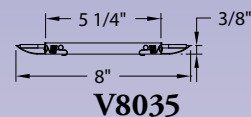

V8035-6
Open Trim
8" Outside Diameter
Non-IC
150W PAR38/R40