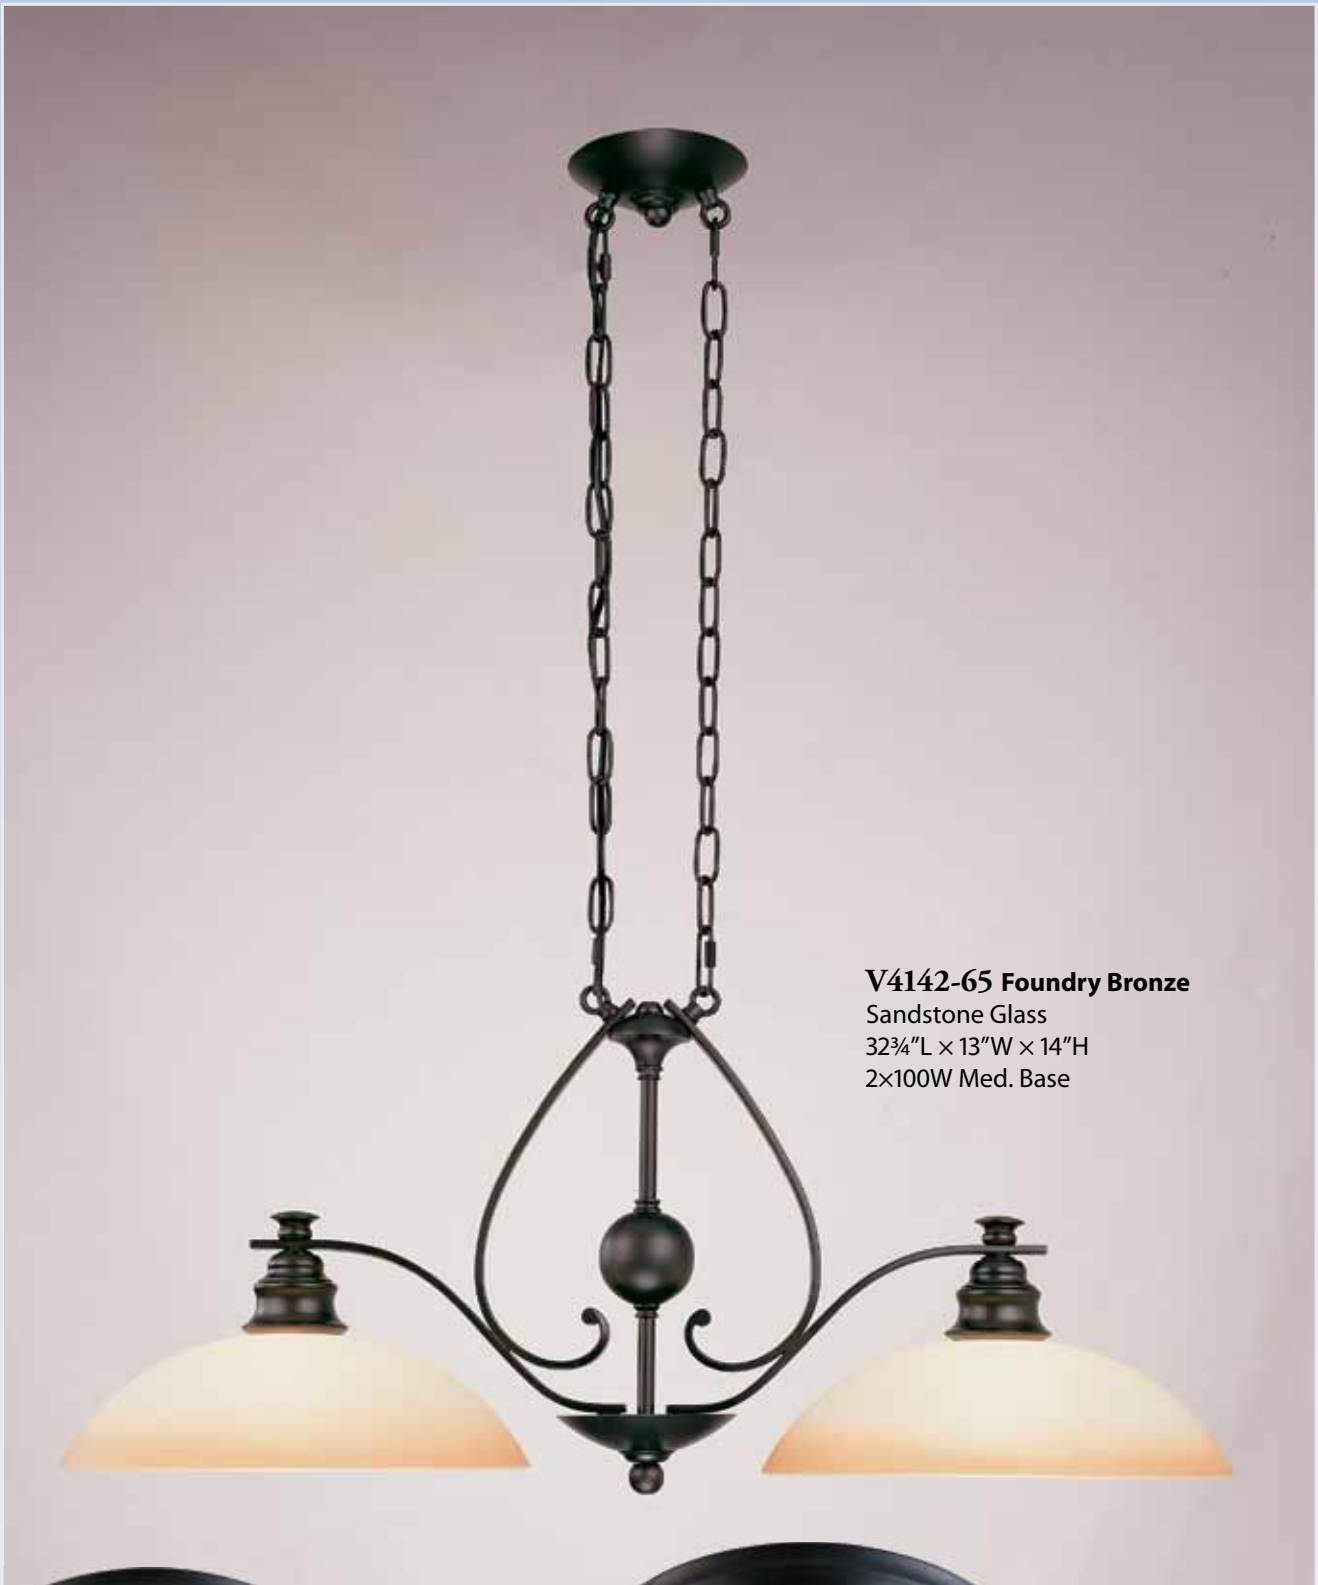

V4142-65 Foundry Bronze
Sandstone Glass
32¾" L × 13" W × 14" H
2×100W Med. Base