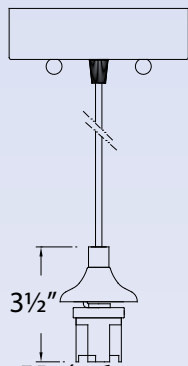

Optional Stems
V0089-33
 6" Stems

V0090-33
 12" Stems

Optional Stems
V0089-79
 6" Stems

V0090-79
 12" Stems

V2423
 1x13W G24q-1 Base
 120V NPF Electronic Ballast
V2423-79

Antique Bronze
 1x13W G24q-1 Base
 120V NPF Electronic Ballast
 Light bulb not included