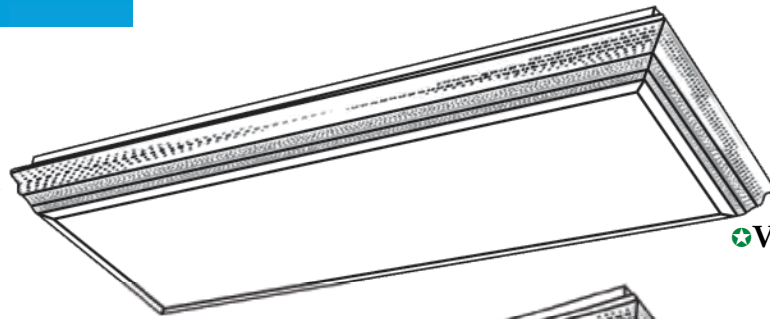

★V8460-6 White

★V8460-50 Oak

Woodframe Crown Moulding

White Acrylic Diffuser

51"L x 19"W x 4½"H

4-F34 T12 or 4-F40 T12

120V HPF

★V8260-6/-50

★V8260-6 White

★V8260-50 Oak

Woodframe Crown Moulding

White Acrylic Diffuser

51"L x 13¾"W x 4½"H

2-F34 T12 or 2-F40 T12

120V HPF