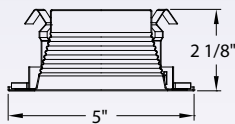

V8430-6 White Metal Baffle
5" Outside Diameter
55W PAR16
50W PAR20/R20
40W A19