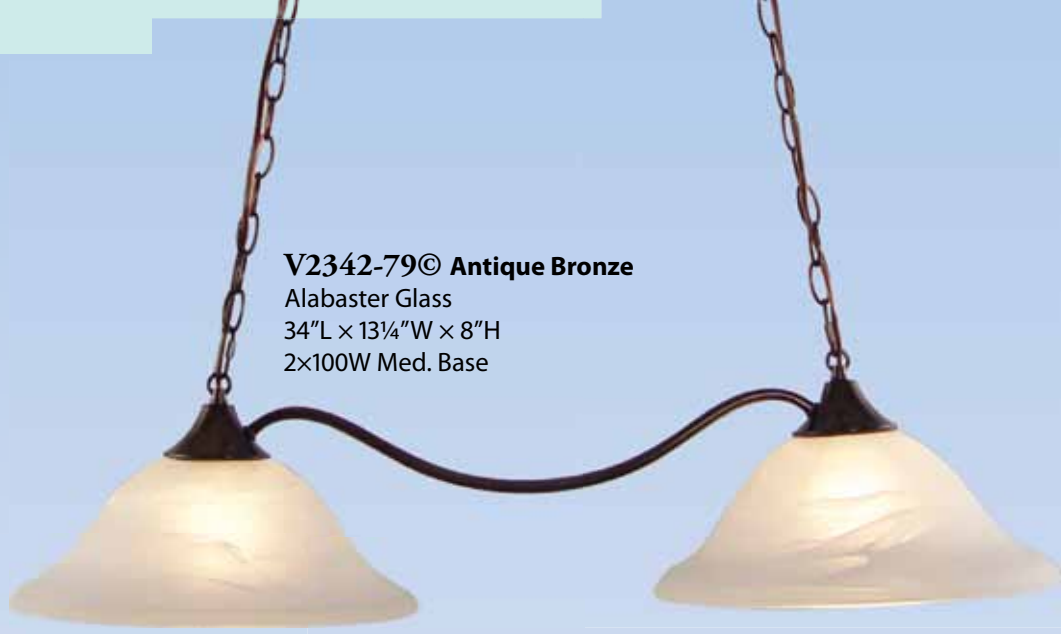

V2342-79© **Antique Bronze**
Alabaster Glass
34"L x 13¼"W x 8"H
2x100W Med. Base