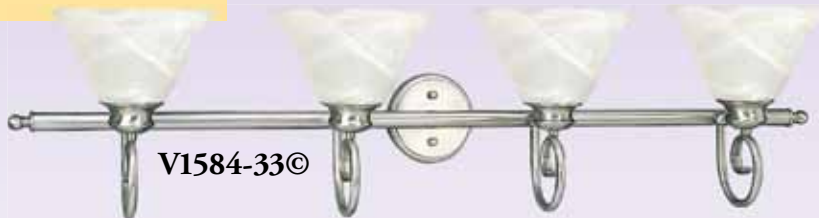

V1584-33©

Troy

Mount Up or Down

Item	Finish	Glass	Width	Height	Extends	Max Wattage
V1081	-22(PR),-33(BN),-79(AB)	Alabaster	8"	10³/₄"	8³/₄"	1(M) 100W
V1531	-79(Antique Bronze)	Sandstone	8"	10³/₄"	8³/₄"	1(M) 100W
V1532	-79(Antique Bronze)	Sandstone	24¹/₂"	10³/₄"	9¹/₄"	2(M) 100W
V1533	-79(Antique Bronze)	Sandstone	36¹/₄"	10³/₄"	9¹/₄"	3(M) 100W
V1534	-79(Antique Bronze)	Sandstone	48"	10³/₄"	9¹/₄"	4(M) 100W
V1582	-33(BN),-79(AB)	Alabaster	24¹/₂"	10³/₄"	9¹/₄"	2(M) 100W
V1583	-22(PR),-33(BN),-79(AB)	Alabaster	36¹/₄"	10³/₄"	9¹/₄"	3(M) 100W
V1584	-22(PR),-33(BN),-79(AB)	Alabaster	48"	10³/₄"	9¹/₄"	4(M) 100W