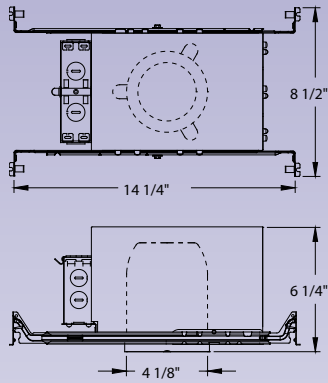

V8412 IC, Air Tight, 35W

- New Construction
- Thermally protected housing
- Wire through junction box (4 in and 4 out)
- Adjustable hanger bar from 14" to 24"
- Housing adjusts for ceilings up to 1" thick
- Commercial or residential
- Adjustable socket bracket
- May be covered with insulation
- Damp location