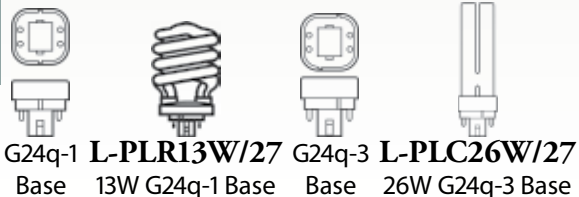

Mini-Pendants

V2421
1x100W Med. Base

V2421-79©

Antique Bronze
1x100W Med. Base
Light bulb not included

V2421-33©

Brushed Nickel
1x100W Med. Base
Light bulb not included

G24q-1 Base L-PLR13W/27 13W G24q-1 Base G24q-3 Base L-PLC26W/27 26W G24q-3 Base