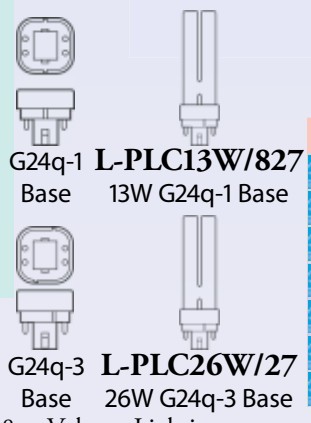

Item	Finish	Glass	Width	Height	Extends	Ballast	Max Wattage	Base
V6633	-15(TX-WT), -33(BN)	Alabaster	14¾"	7½"	4"	120V NPF Electronic	1x13W	G24q-1
V6646	-33(Brushed Nickel)	Alabaster	14¾"	7½"	4"	120V NPF Electronic	1x26W	G24q-3
V6782	-33(Brushed Nickel)	Alabaster	15½"	4¾"	--	120V NPF Electronic	2x13W	G24q-1
V6783	-33(Brushed Nickel)	Alabaster	21½"	5¼"	--	120V NPF Electronic	3x13W	G24q-1
V6784	-33(Brushed Nickel)	Alabaster	28"	8½"	--	120V NPF Electronic	4x13W	G24q-1
V6792	-33(Brushed Nickel)	Alabaster	15½"	13¼"	--	120V NPF Electronic	2x13W	G24q-1
V6794	-33(Brushed Nickel)	Alabaster	28"	23½"	--	120V NPF Electronic	4x13W	G24q-1