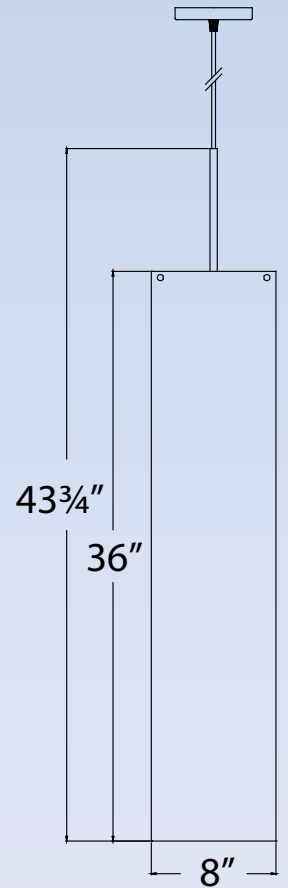

Optional Stems
V0089-79
6" Stems
V0090-79
12" Stems