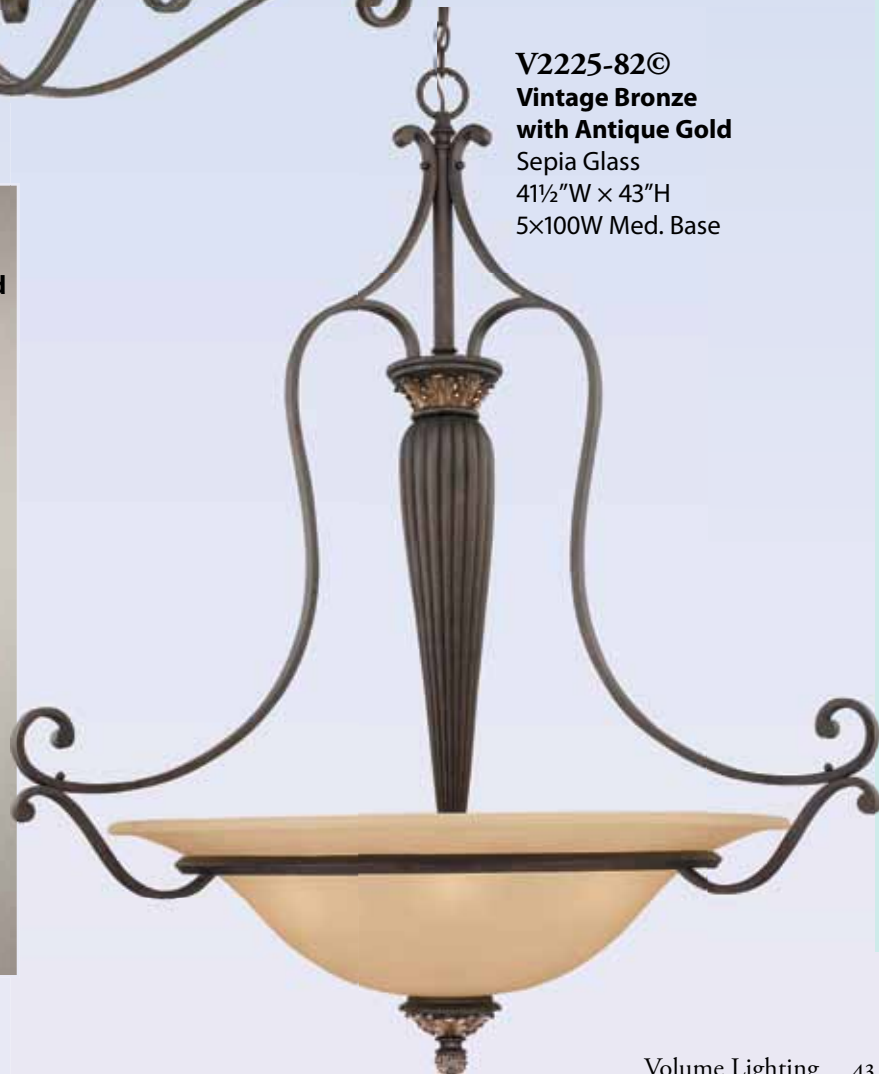

V2153-82©
Vintage Bronze
with Antique Gold
Sepia Glass
25"W × 33½"H
3×100W Med. Base

V2225-82©
Vintage Bronze
with Antique Gold
Sepia Glass
41½"W × 43"H
5×100W Med. Base