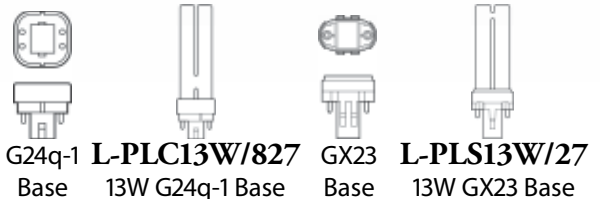

ADA Wall Sconces

← **V6011-31 Italian Dusk**
Hand Sandblasted Glass with
Silkscreen Pattern
11W × 12"H × 4"E
2×60W Med. Base
♻ ADA

★ **V6036-31 Italian Dusk**
2×13W GX23 Base
120V NPF Magnetic
♻ ADA

★ **V6037-31 Italian Dusk**
2×13W G24q-1 Base
120V NPF Electronic
♻ ADA

← **V6011-20 Brushed Aluminum**
Hand Sandblasted Glass with
Silkscreen Pattern
11W × 12"H × 4"E
2×60W Med. Base
♻ ADA

★ **V6036-20 Brushed Aluminum**
2×13W GX23 Base
120V NPF Magnetic
♻ ADA

★ **V6037-20 Brushed Aluminum**
2×13W G24q-1 Base
120V NPF Electronic
♻ ADA

← **V6013-31 Italian Dusk**
Hand Sandblasted Glass with
Silkscreen Pattern
11W × 12"H × 4"E
2×60W Med. Base
♻ ADA

★ **V6039-31 Italian Dusk**
2×13W GX23 Base
120V NPF Magnetic
♻ ADA

★ **V6040-31 Italian Dusk**
2×13W G24q-1 Base
120V NPF Electronic
♻ ADA

← **V6013-20 Brushed Aluminum**
Hand Sandblasted Glass with
Silkscreen Pattern
11W × 12"H × 4"E
2×60W Med. Base
♻ ADA

★ **V6039-20 Brushed Aluminum**
2×13W GX23 Base
120V NPF Magnetic
♻ ADA

★ **V6040-20 Brushed Aluminum**
2×13W G24q-1 Base
120V NPF Electronic
♻ ADA

← **V6014-31 Italian Dusk**
Hand Sandblasted Glass with
Silkscreen Pattern
11W × 12"H × 4"E
2×60W Med. Base
♻ ADA

★ **V6043-31 Italian Dusk**
2×13W GX23 Base
120V NPF Magnetic
♻ ADA

★ **V6044-31 Italian Dusk**
2×13W G24q-1 Base
120V NPF Electronic
♻ ADA

← **V6014-20**
Brushed Aluminum
Hand Sandblasted Glass with
Silkscreen Pattern
11W × 12"H × 4"E
2×60W Med. Base
♻ ADA

★ **V6043-20**
Brushed Aluminum
2×13W GX23 Base
120V NPF Magnetic
♻ ADA

★ **V6044-20**
Brushed Aluminum
2×13W G24q-1 Base
120V NPF Electronic
♻ ADA