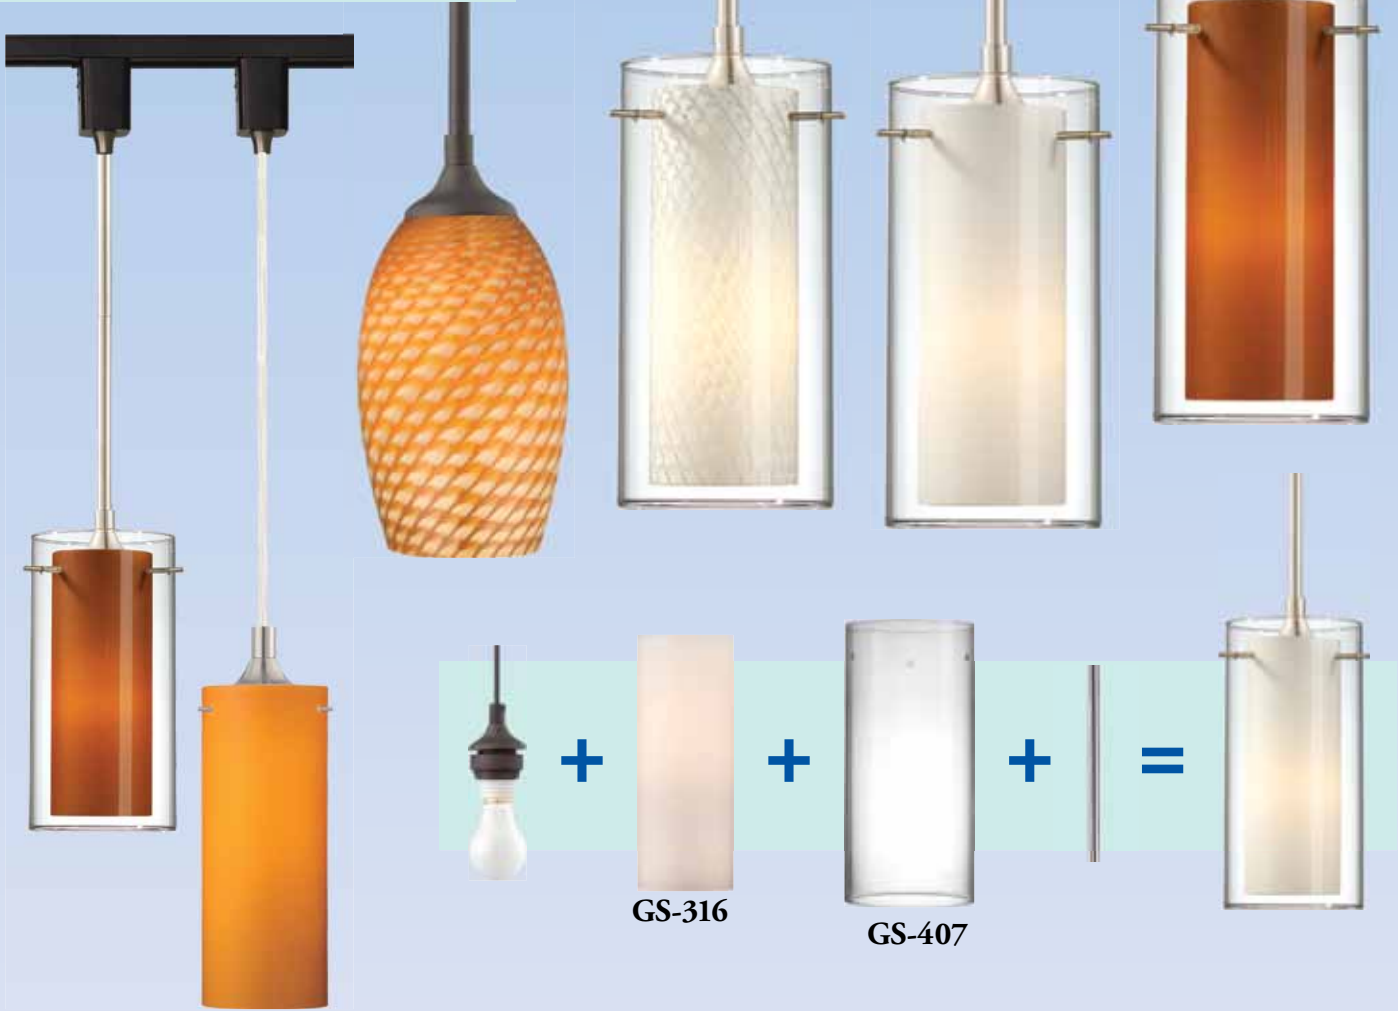

V2421
1x100W Med. Base

V2421-79©
Antique Bronze
1x100W Med. Base
Light bulb not included

V2421-33©
Brushed Nickel
1x100W Med. Base
Light bulb not included