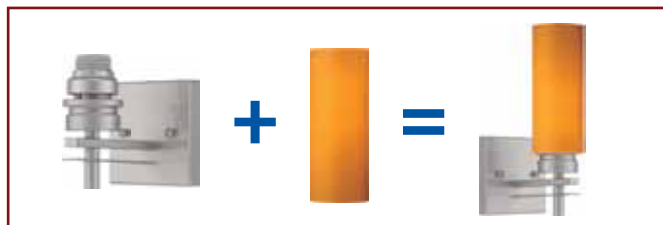

GS-407
Clear Glass
4¼"W x 9"H
Can be used with GS-306 to GS-317