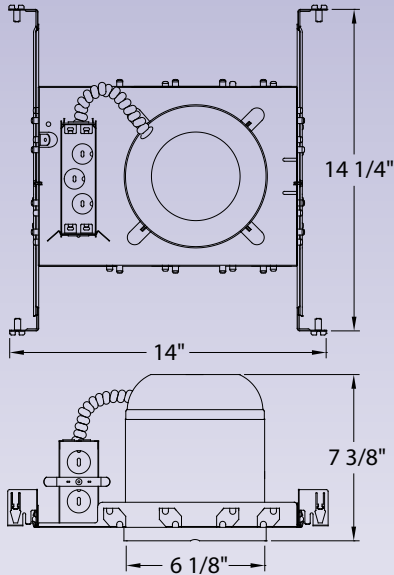

V8666 Non-IC, Air Tight, 150W

V8667 IC, Air Tight, 90W

- Remodel
- Thermally protected housing
- Adjustable socket bracket
- Wire through junction box (2 in and 2 out)
- Commercial or residential
- 7½" height allows use in 2" × 8" joist construction
- Spring clips for fast and easy installation
- Housing adjusts for ceilings up to 1" thick
- V8667: may be covered with insulation
- Damp location