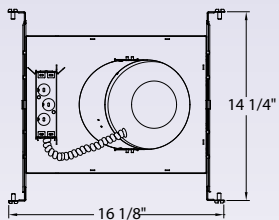

Sloped Ceiling Housing

V8672 IC, Sloped Ceiling, 150W

- New Construction
- For use with slopes from 2/12 to 6/12
- Thermally protected housing
- Wire through junction box (4 in and 4 out)
- Adjustable hanger bar from 14" to 24"
- Commercial or residential
- May be covered with insulation
- ▲ Damp location