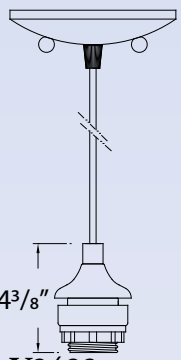

GS-620
Clear Glass
6¼"W × 11½"H

Esprit

V2723-5

V0170-33
Brushed Nickel
Canopy to mount 3 pendants

V0170-79
Antique Bronze
Canopy to mount 3 pendants

- Pendants are supplied with 10-foot cord
- Track pendant adapter optional