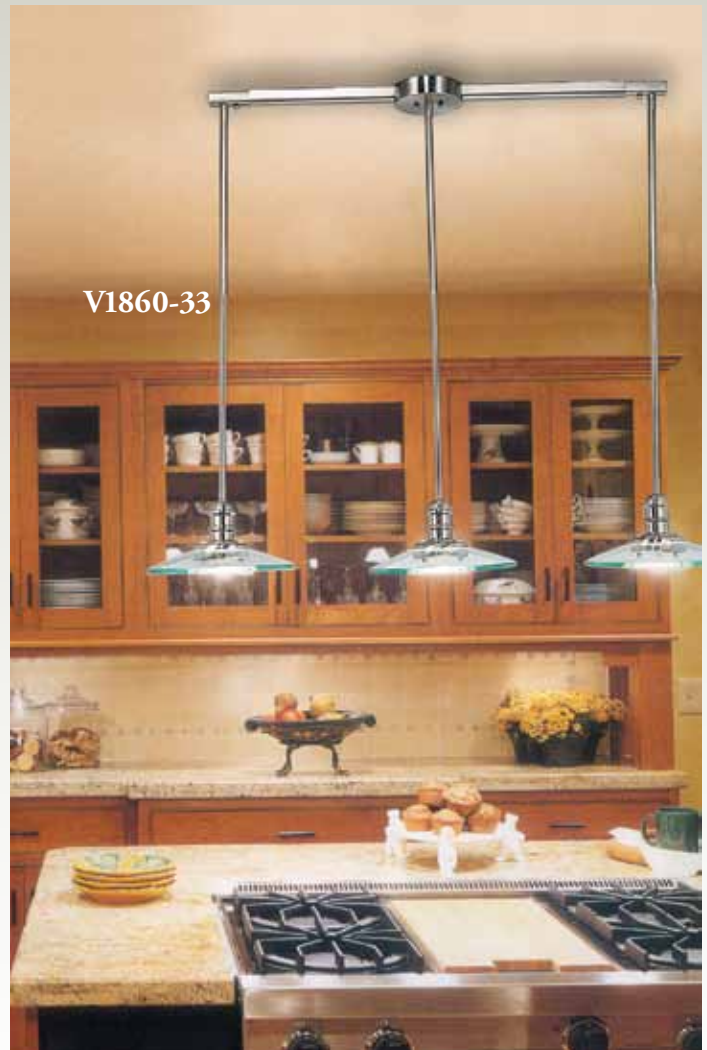

V0168-33

V1860-33