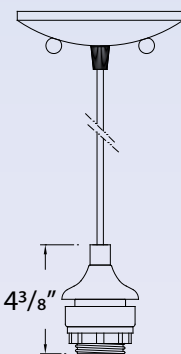

120V NPF Electronic Ballast

Light bulb not included

120V NPF Electronic Ballast

Light bulb not included

V2423

1x13W G24q-1 Base

120V NPF Electronic Ballast