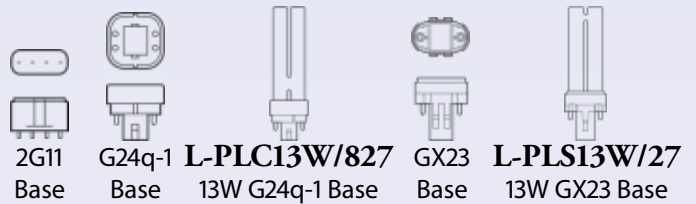

V4640-56©
Restoration Brass
 Sepia Glass
 15½"W × 7¾"H × 46¼"Overall
 1×100W Med. Base
 36" of Stems Included
 Sloped Ceiling Canopy Included

V4631-56©
Restoration Brass
 Sepia Glass
 9"W × 6¼H × 45" Overall
 1×100W Med. Base
 36" of Stems Included
 Sloped Ceiling Canopy Included