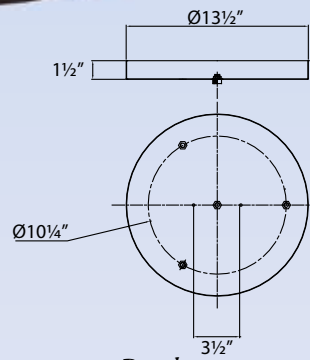

V0170-79
Antique Bronze
Canopy to mount
3 pendants

Optional Stems
V0089-79
6" Stems