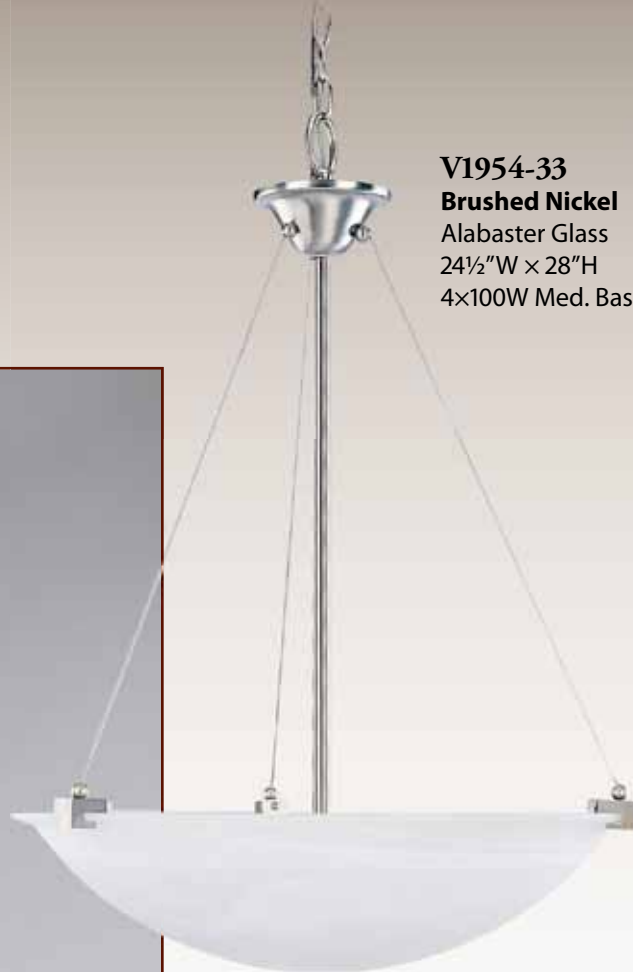

V1954-33

Brushed Nickel

Alabaster Glass

24½"W × 28"H

4×100W Med. Base