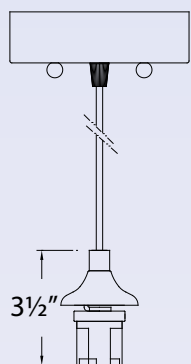

V2426

1x26W G24q-3 Base

120V/277V HPF Electronic Ballast