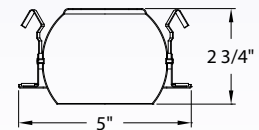

V8412 IC, Air Tight, 35W

- New Construction
- Thermally protected housing
- Wire through junction box (4 in and 4 out)
- Adjustable hanger bar from 14" to 24"
- Housing adjusts for ceilings up to 1" thick
- Commercial or residential
- Adjustable socket bracket
- May be covered with insulation
- Damp location