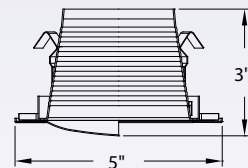

V8405-6 White Baffle Wall Wash
5" Outside Diameter
50W PAR20/R20
40W A19