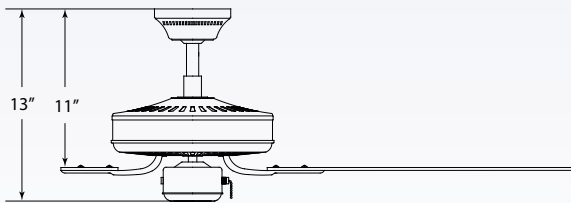

- 52" Diameter
- 12° Blade Pitch
- 153 x 12 mm Motor
- Silicon Steel
- Triple Capacitor
- Reversible
- 3 Speed
- 78" Lead Wire
- Limited Lifetime Warranty