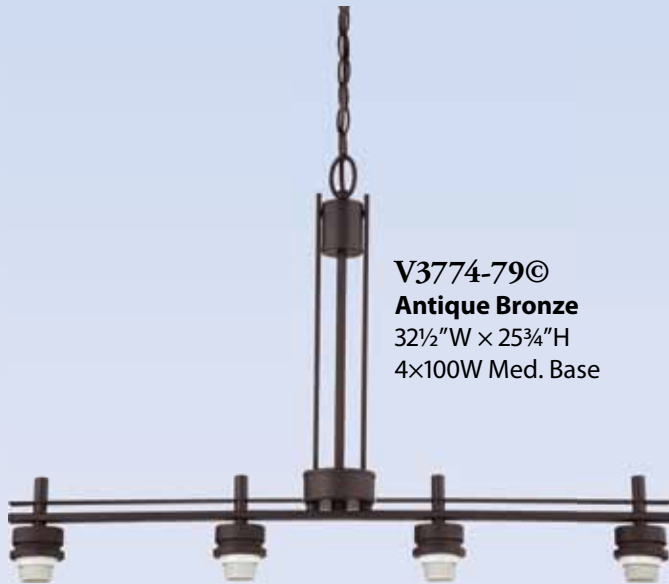

120V/277V HPF Electronic

V3102-79

Antique Bronze

Ecru Linen Shade

9"W × 34"H

2×24W T5

☑ Energy Efficient Fluorescent

120V/277V HPF Electronic

Carena

With V0018-40

With GS-791

V3779-79©
Antique Bronze
 32"W x 30"H
 9x100W Med. Base

V3763-79©
Antique Bronze
 18¾"W x 19"H
 3x100W Med. Base

V3774-79©
Antique Bronze
 32½"W x 25¾"H
 4x100W Med. Base

V3775-79©
Antique Bronze
 26"W x 22"H
 5x100W Med. Base