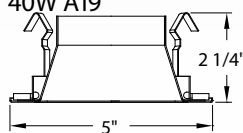

V8407-33 Brushed Nickel Gimbal Ring
5" Outside Diameter
50W PAR20