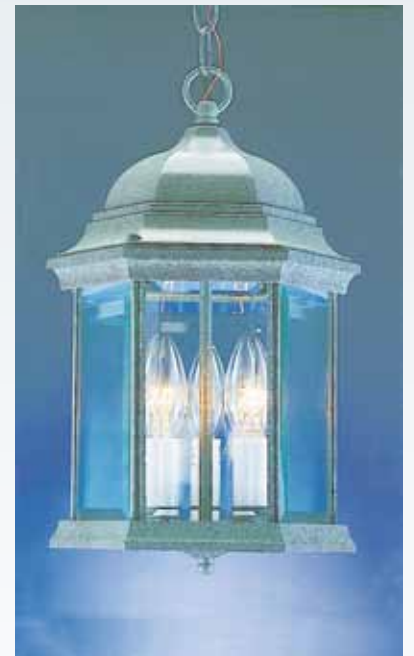

V8131-30 Rust
Clear Beveled Glass
9½"W × 26½"H × 9¾"E
3×60W Candelabra

V8131-6 White
Clear Beveled Glass
9½"W × 26½"H × 9¾"E
3×60W Candelabra

V8132-24 Mottled Verde Green
Clear Beveled Glass
9½"W × 14¾"H
3×60W Candelabra