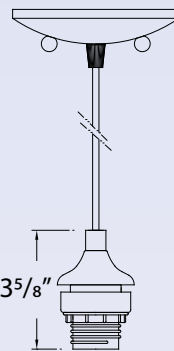

V2421
1x100W Med. Base

V2421-79
Antique Bronze
1x100W Med. Base
Light bulb not included

V2421-33
Brushed Nickel
1x100W Med. Base
Light bulb not included