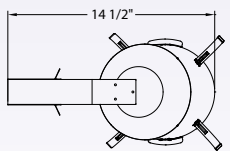

V8673 IC, Sloped Ceiling, 150W

- Remodel
- For use with slopes from 2/12 to 6/12
- Thermally protected housing
- Wire through junction box (2 in and 2 out)
- Commercial or residential
- May be covered with insulation
- ▲ Damp location