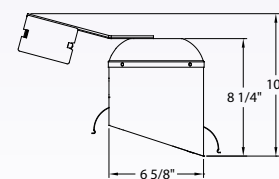

V8673 IC, Sloped Ceiling, 150W

- Remodel
- For use with slopes from 2/12 to 6/12
- Thermally protected housing
- Wire through junction box (2 in and 2 out)
- Commercial or residential
- May be covered with insulation
- ▲ Damp location