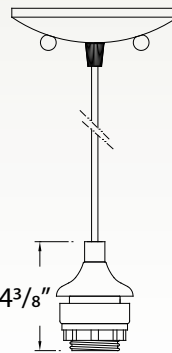

V2423
1x13W G24q-1 Base
120V NPF Electronic Ballast