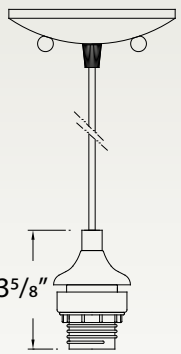

V2082-33 Brushed Nickel
Clear Ribbed Glass
13½"W × 15¼"H
2×100W Med. Base

Mini-Pendants

Optional Stems
V0089-33
 6" Stems

V0090-33
 12" Stems

Optional Stems
V0089-79
 6" Stems

V0090-79
 12" Stems

V2723-5

- Pendants are supplied with 10-foot cord
- Track pendant adapter optional