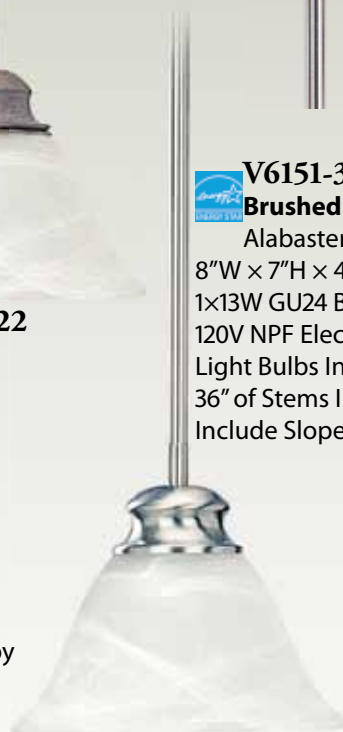

V2141-33

V6151-33©
Brushed Nickel
Alabaster Glass
8"W x 7"H x 44" Overall
1x13W GU24 Base
120V NPF Electronic Ballast
Light Bulbs Included
36" of Stems Included
Include Sloped Ceiling Canopy

V2141-22© Prairie Rock
V2141-33© Brushed Nickel
V2141-79© Antique Bronze
Alabaster Glass
8"W x 7"H x 44" Overall
1x100W Med. Base
36" of Stems Included
Include Sloped Ceiling Canopy

L-ESS13W
13W GU24 Base
Volume Lighting