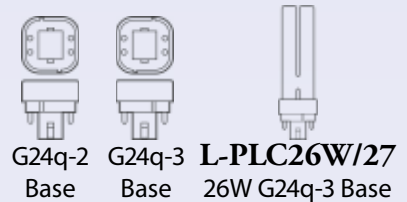

★ **V6084-31 Italian Dusk**
White Glass
49"W × 6½"H × 4"E
2-F32 T8
120V NPF Electronic
♻️ ADA