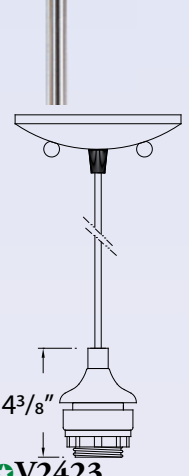

V2423-79©
Antique Bronze
1x13W G24q-1 Base
120V NPF Electronic Ballast
Light bulb not included

V2423
1x13W G24q-1 Base
120V NPF Electronic Ballast