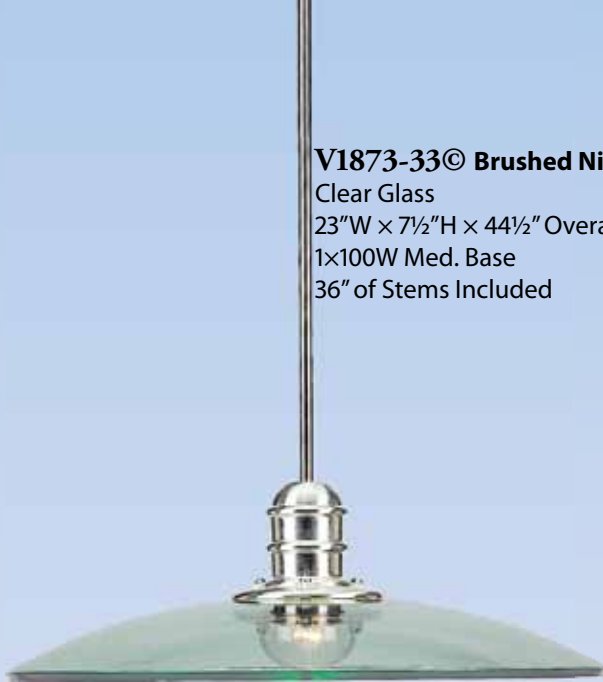

V1873-33© Brushed Nickel

Clear Glass
23"W x 7½"H x 44½" Overall
1x100W Med. Base
36" of Stems Included