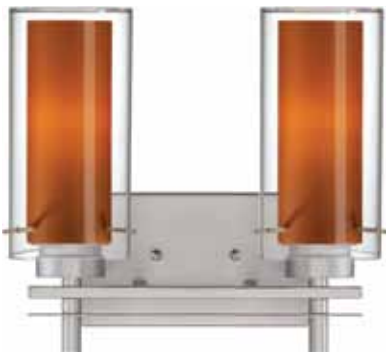

With GS-317 & GS-407