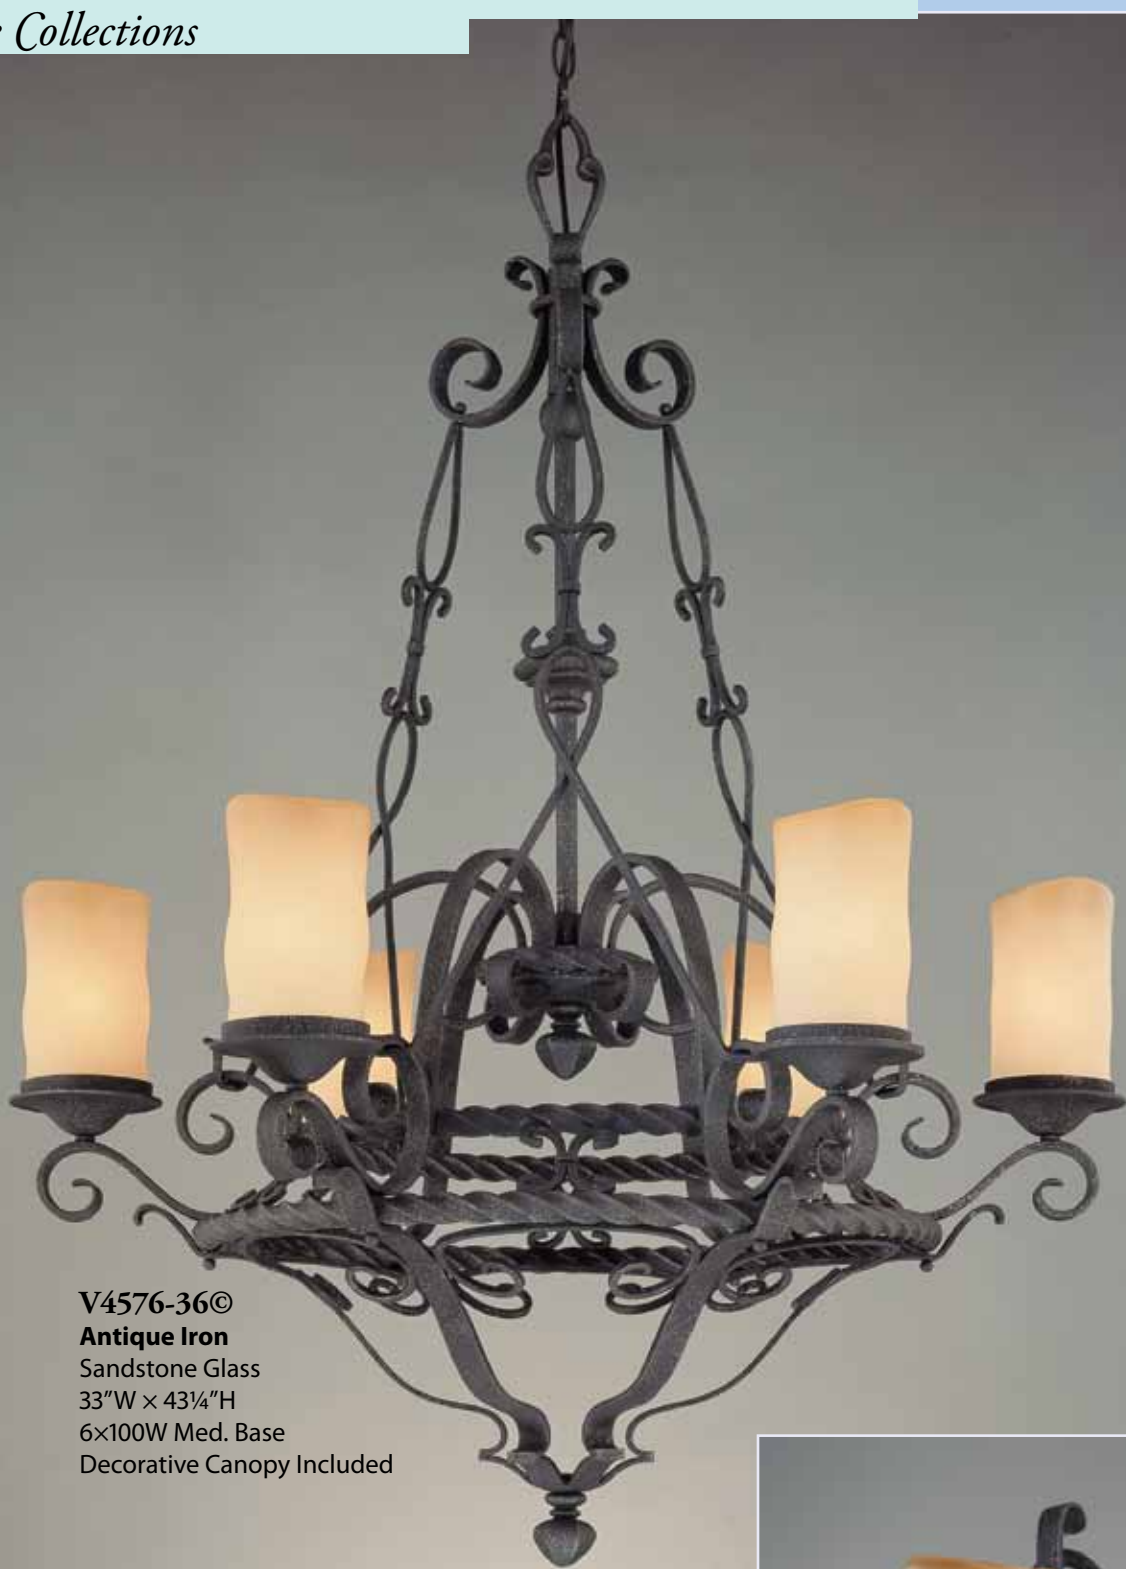

V4576-36©
Antique Iron
Sandstone Glass
33"W x 43¼"H
6x100W Med. Base
Decorative Canopy Included