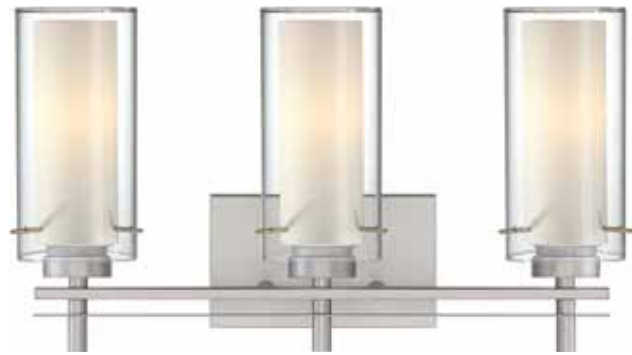

With GS-316 & GS-407