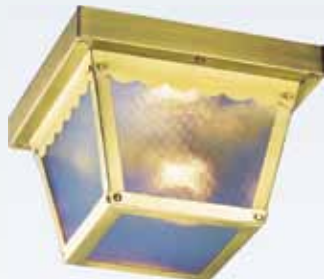

V7232-2 Polished Brass
Clear Textured Glass
9¼"W × 5"H
2×60W Med. Base