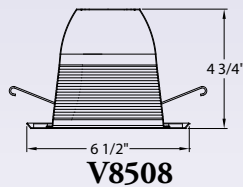

5" Incandescent

- New Construction
- Thermally protected housing
- Wire through junction box (4 in and 4 out)
- Adjustable hanger bar from 14" to 24"
- Commercial or residential
- 7 1/2" height allows use in 2" x 8" joist construction
- Housing adjusts for ceilings up to 1" thick
- May be covered with insulation
- Damp location

V8508