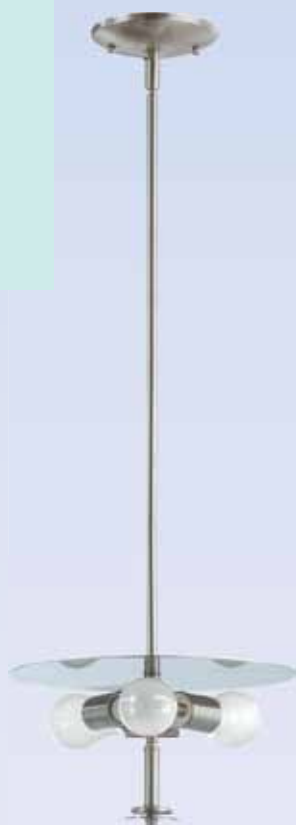

Additional Stems

V0089-79

6" Stems

V0090-79

12" Stems

Additional Stems

V0089-33

6" Stems

V0090-33

12" Stems

V2433-33© Brushed Nickel

3x100W Med. Base

36" of Stems Included

Include Sloped Ceiling Canopy

Hanging or Semi-Flush

Frosted glass bottom

Light bulb not included

V2433-79©

Antique Bronze

3x100W Med. Base

36" of Stems Included

Include Sloped Ceiling Canopy

Hanging or Semi-Flush

Frosted glass bottom

Light bulb not included

★ **V2466-33© Brushed Nickel**

3x26W G24q-3 Base

120V/277V HPF Electronic Ballast

36" of Stems Included

Include Sloped Ceiling Canopy

Hanging or Semi-Flush

Frosted glass bottom

Light bulb not included

★ **V2466-79© Antique Bronze**

3x26W G24q-3 Base

120V/277V HPF Electronic Ballast

36" of Stems Included

Include Sloped Ceiling Canopy

Hanging or Semi-Flush

Frosted glass bottom

Light bulb not included

G24q-3 **L-PLC26W/27**

Base 26W G24q-3 Base