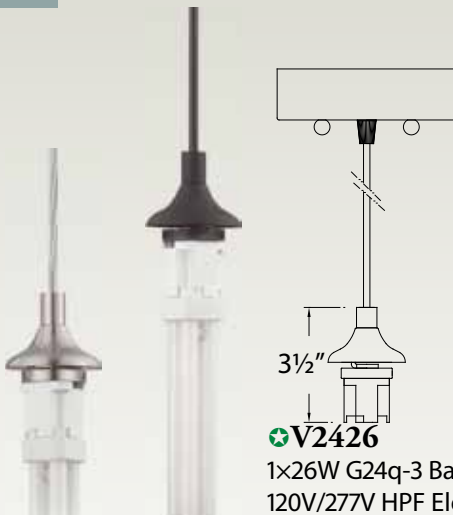

Optional Stems
V0089-33
 6" Stems

V0090-33
 12" Stems

Optional Stems
V0089-79
 6" Stems

V0090-79
 12" Stems

V2423
 1x13W G24q-1 Base
 120V NPF Electronic Ballast

V2423-79©
Antique Bronze
 1x13W G24q-1 Base
 120V NPF Electronic Ballast
 Light bulb not included