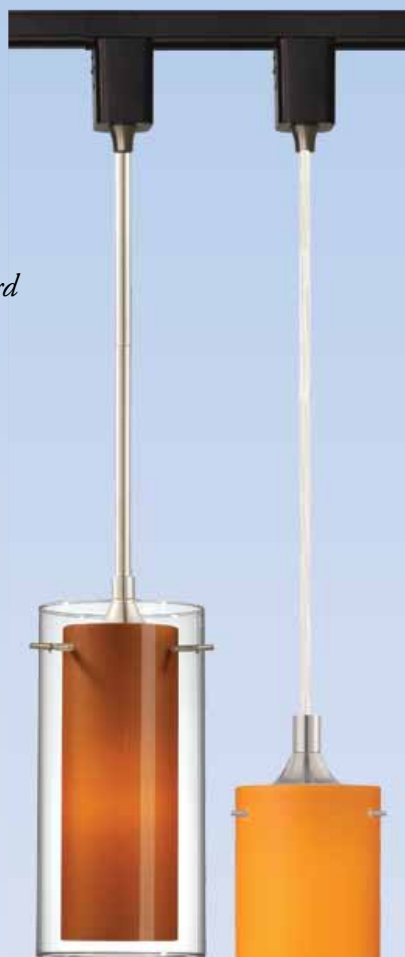

V2421-79©

Antique Bronze

1x100W Med. Base

Light bulb not included

V2421-33©

Brushed Nickel

1x100W Med. Base

Light bulb not included