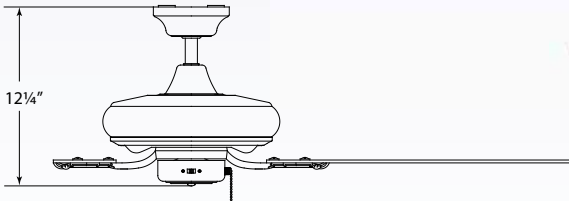

Ceiling Fans

V0932
Wall Remote Control
(Transmitter + Receiver)
3 Fan Speeds
Up Light Dimmer
Down Light Dimmer
Reverse
No Battery Required

V0935
Hand-Held Remote Control
(Transmitter + Receiver)
(Included in V6157)
• 3 Fan Speeds
• Up Light Dimmer
• Down Light Dimmer
• Reverse

- 52" Diameter
- 14° Blade Pitch
- 170 × 20 mm Motor
- Silicon Steel
- Hand-held control system with independent up/down light control and reverse Included
- Uplight uses 6-15W candelabra bulbs included
- Downlight uses 3-40W candelabra bulbs included
- 78" Lead Wire
- Limited Lifetime Warranty

V6157-33© Brushed Nickel
Pecan / Walnut Blades
Alabaster Glass
Hand-Held Remote Control Included

17 1/2"

V6192-82©
Vintage Bronze with Antique Gold
Rosewood / Walnut Blades

V0944-82 Vintage Bronze
4-60W Candelabra

12 1/4"

V6192-33© Brushed Nickel
Rosewood / Walnut Blades

- 52" Diameter
- 12° Blade Pitch
- 153 × 15 mm Motor
- Silicon Steel
- Triple Capacitor
- Reversible
- 3 Speeds
- 78" Lead Wire
- Limited Lifetime Warranty