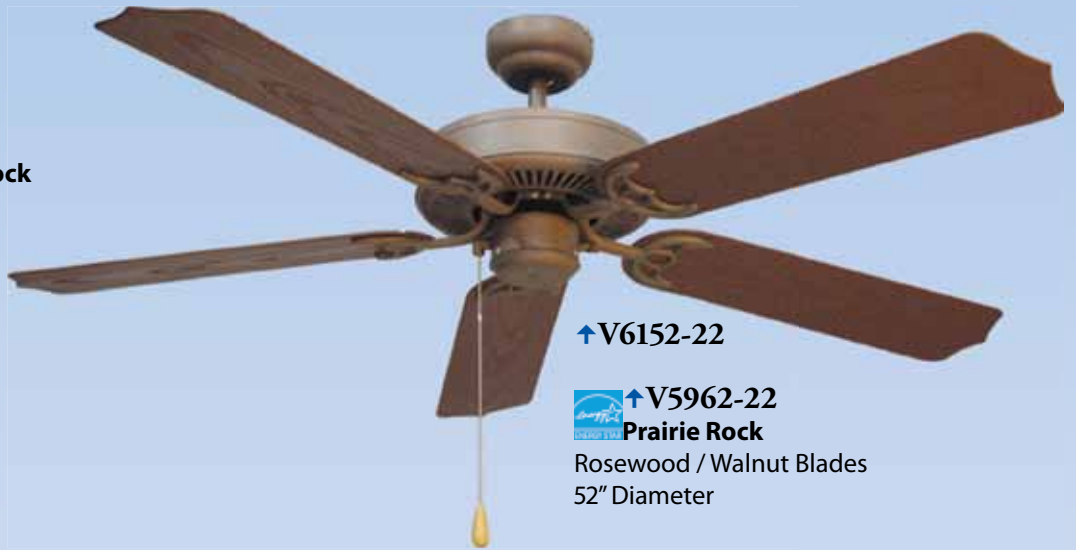

↑ V0944-22 Prairie Rock

12¼"W × 3½"H
4×60W Med. Base

↑ GS-155
Alabaster Glass
5½"W × 4¾"H

↑ V6152-22

↑ V5962-22
Prairie Rock
Rosewood / Walnut Blades
52" Diameter

V1341-22
Prairie Rock
Alabaster Glass
6"W × 8½"H × 9"E
1×100W Med. Base
▲ Damp Location