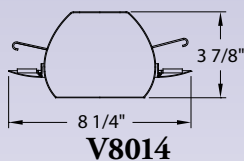

V8014-6
Eyeball
8" Outside Diameter
Non-IC
75W PAR30/R30