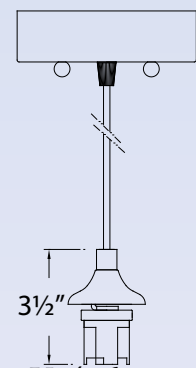

V2426
1x26W G24q-3 Base
120V/277V HPF Electronic Ballast