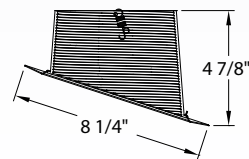

Shallow Housing

V8670 IC, Shallow, 75W

- New Construction
- Thermally protected housing
- Wire through junction box (4 in and 4 out)
- Adjustable hanger bar from 14" to 24"
- 5 1/2" height allows use in 2" x 6" joist construction
- Commercial or residential
- May be covered with insulation
- ▲ Damp location

V8671 IC, Shallow, 75W

- Remodel
- Thermally protected housing
- Wire through junction box (2 in and 2 out)
- 5 1/2" height allows use in 2" x 6" joist construction
- Commercial or residential
- May be covered with insulation
- ▲ Damp location

Sloped Ceiling Housing

V8672 IC, Sloped Ceiling, 150W

- New Construction
- For use with slopes from 2/12 to 6/12
- Thermally protected housing
- Wire through junction box (4 in and 4 out)
- Adjustable hanger bar from 14" to 24"
- Commercial or residential
- May be covered with insulation
- ▲ Damp location

V8673 IC, Sloped Ceiling, 150W

- Remodel
- For use with slopes from 2/12 to 6/12
- Thermally protected housing
- Wire through junction box (2 in and 2 out)
- Commercial or residential
- May be covered with insulation
- ▲ Damp location

V8017