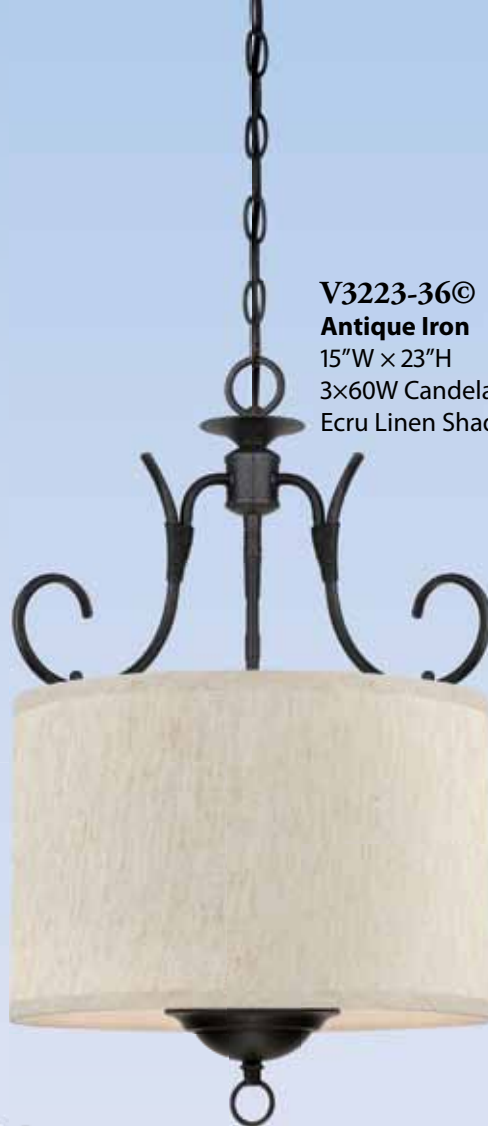

V4286-43©
Burnt Umber
Misty Dawn Glass
30"W × 27"H
6×100W Med. Base

V4281-43©
Burnt Umber
Misty Dawn Glass
6½"W × 7"H × 46" Overall
1×100W Med. Base
36" of Stems Included
Include Sloped Ceiling Canopy

V3225-36©
Antique Iron
23¾"W × 28"H
5×60W Candelabra
Ecru Linen Shade