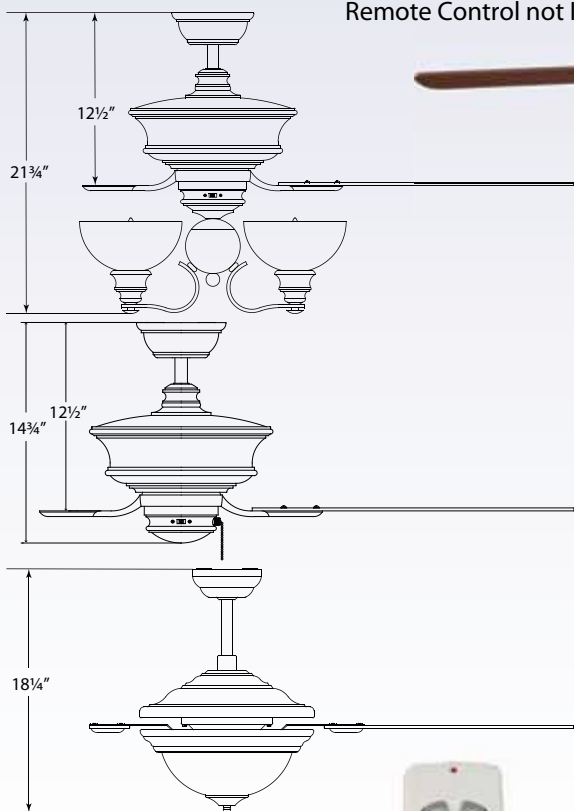

V0955-65©
Foundry Bronze
 3-60W Candelabra
 Light Bulbs Included

V4145-45©
Antique Stone
 52" Diameter
 Pecan / Walnut Blades
 Remote Control not Included

V0955-45©
Antique Stone
 3-60W Candelabra
 Light Bulbs Included