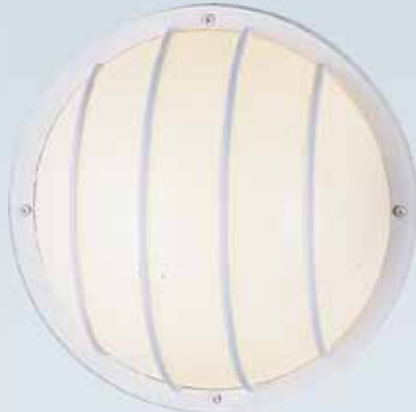

Polycarbonate

V6725-6 White
6"W × 10½"H × 4"E
1×13W GX23-2 120V NPF Magnetic
♻️ ADA

V6727-6 White
10¼"W × 10¼"H × 5"E
2×13W GX23-2 120V NPF Magnetic

V9725-5 Black
Polypropylene Lantern
with Clear Prismatic
Polycarbonate Diffuser
10"W × 10"H × 11"E
1×60W Med. Base