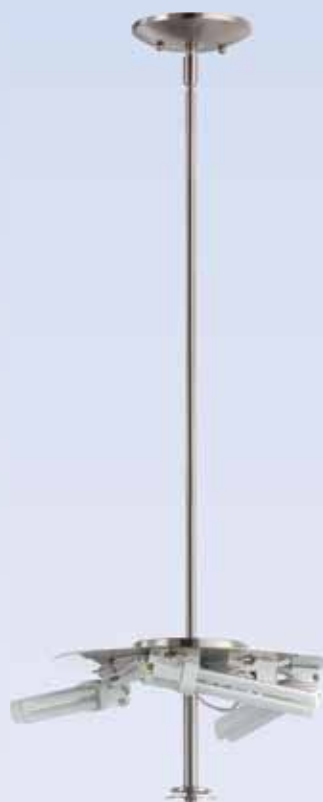

Additional Stems

V0089-79

6" Stems

V0090-79

12" Stems

Additional Stems

V0089-33

6" Stems

V0090-33

12" Stems

V2433-33© Brushed Nickel

3x100W Med. Base

36" of Stems Included

Include Sloped Ceiling Canopy

Hanging or Semi-Flush

Frosted glass bottom

Light bulb not included

V2433-79©

Antique Bronze

3x100W Med. Base

36" of Stems Included

Include Sloped Ceiling Canopy

Hanging or Semi-Flush

Frosted glass bottom

Light bulb not included

★ **V2466-33© Brushed Nickel**

3x26W G24q-3 Base

120V/277V HPF Electronic Ballast

36" of Stems Included

Include Sloped Ceiling Canopy

Hanging or Semi-Flush

Frosted glass bottom

Light bulb not included

★ **V2466-79© Antique Bronze**

3x26W G24q-3 Base

120V/277V HPF Electronic Ballast

36" of Stems Included

Include Sloped Ceiling Canopy

Hanging or Semi-Flush

Frosted glass bottom

Light bulb not included

G24q-3 **L-PLC26W/27**

Base 26W G24q-3 Base