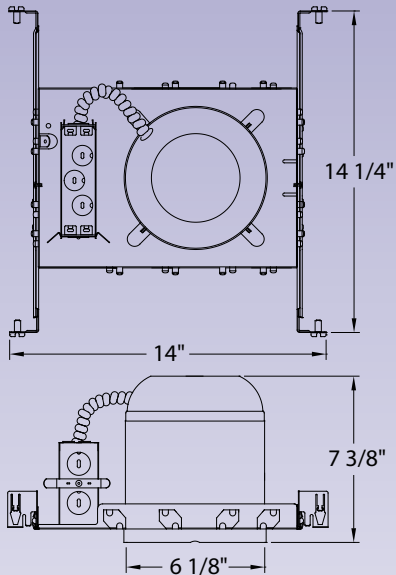

6" Incandescent

V8668 IC, Air Tight, 90W

- Push-wire connectors
- New construction
- Thermally protected housing
- Adjustable socket bracket
- Wire through junction box (4 in and 4 out)
- Adjustable hanger bar from 14" to 24"
- Commercial or residential
- 7½" height allows use in 2" × 8" joist construction
- Housing adjusts for ceilings up to 1" thick
- Damp location