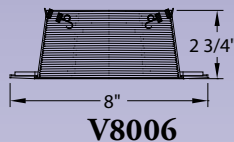

V8006-6 White
Metal Baffle
8" Outside Diameter
Non-IC
150W PAR38/R40
IC
90W PAR30/R30