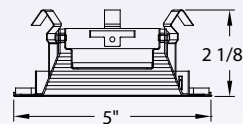

V8470-3 Chrome Clear Reflector
4 3/4" Outside Diameter
Non-IC
50W MR16
IC
35W MR16