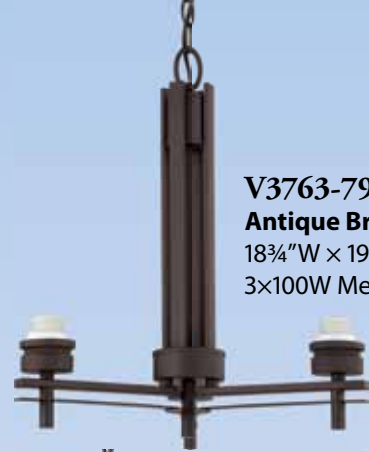

V3763-79©
Antique Bronze
18¾"W x 19"H
3x100W Med. Base