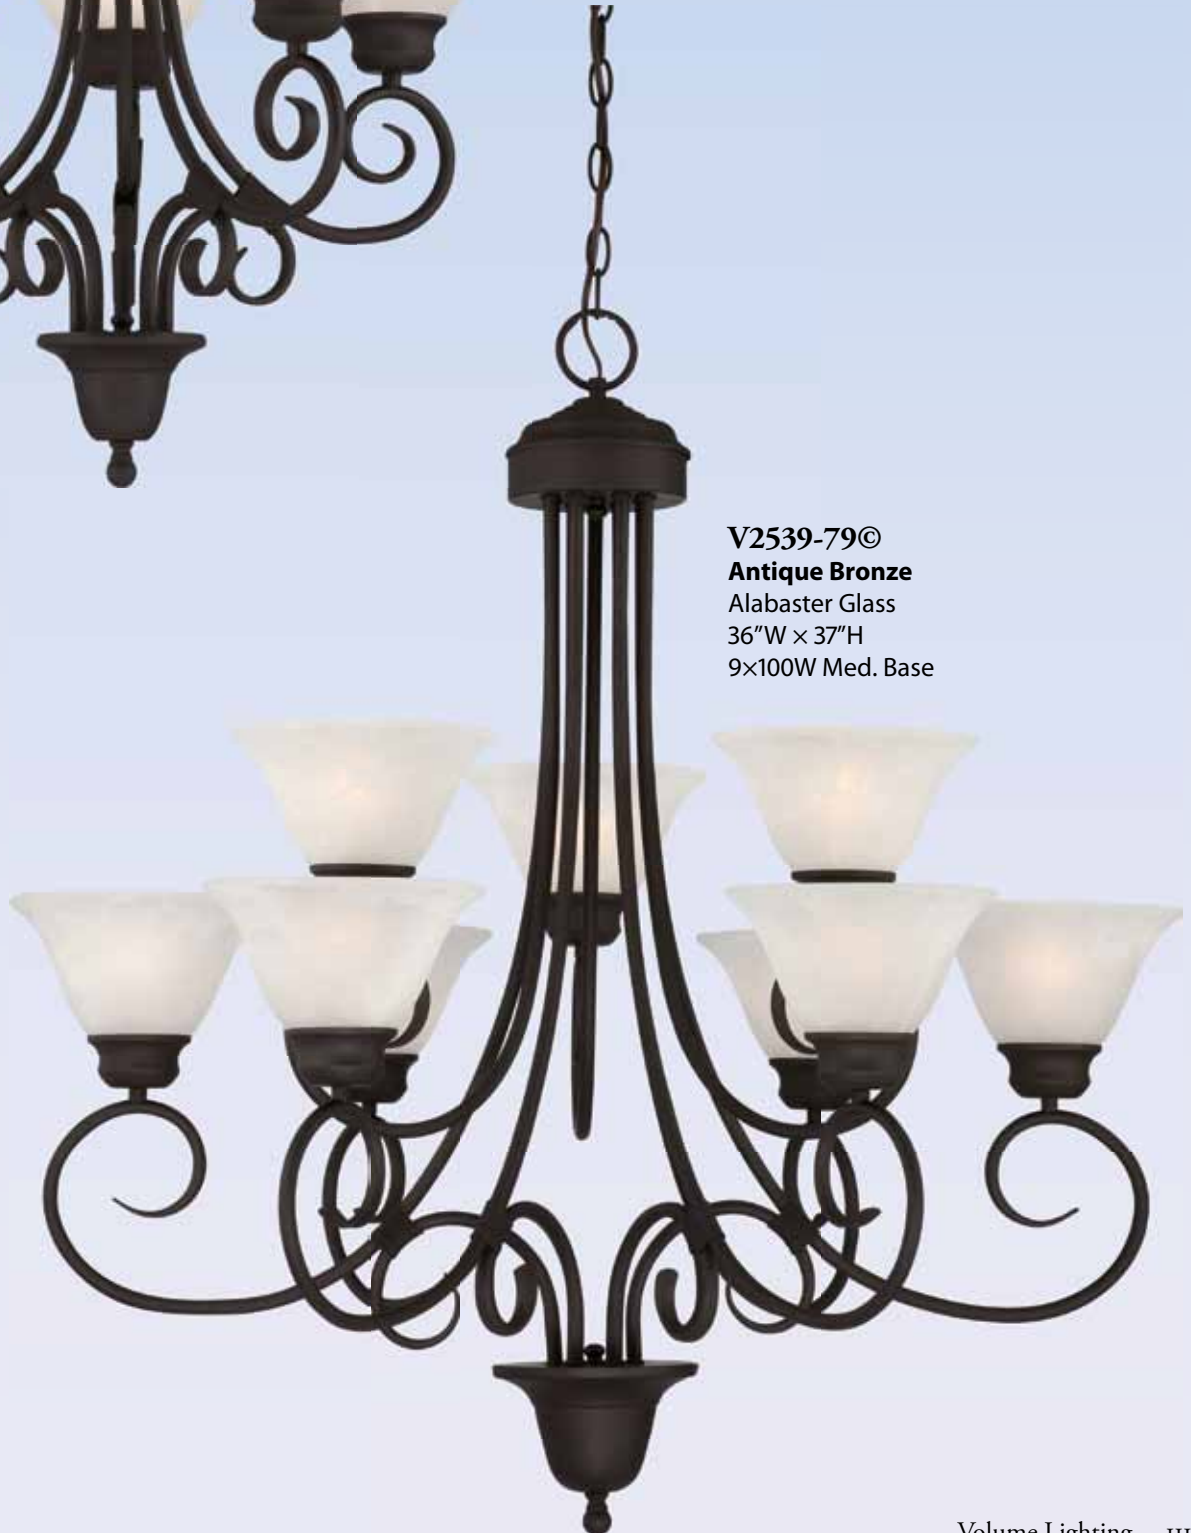

V2539-79©
Antique Bronze
Alabaster Glass
36"W × 37"H
9×100W Med. Base