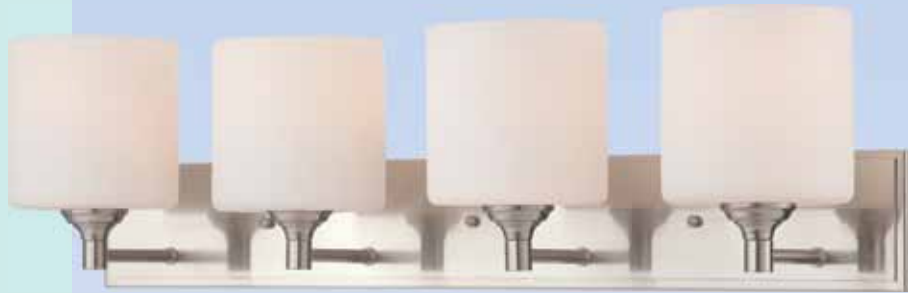

GS-791
 Etched White Cased Glass
 4"W × 6"H

GS-792
 White Frit Glass
 4"W × 6"H

GS-793
 Sepia Glass
 4"W × 6"H

With GS-522

With GS-521

With V0018-40

With V0018-5

⇅ Mount Up or Down