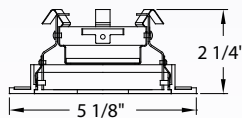

V8472-6 White Eyeball
4 3/4" Outside Diameter
Non-IC
50W MR16
IC
35W MR16