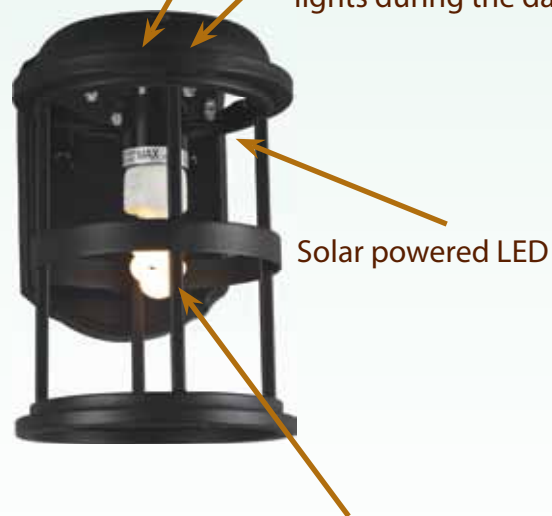

Solar powered LED

Four watt hard-wired CFL provides additional light if needed. Switched separately from LED light. Light bulb comes with the fixture.