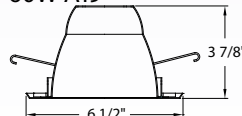

5" Incandescent

- New Construction
- Thermally protected housing
- Wire through junction box (4 in and 4 out)
- Adjustable hanger bar from 14" to 24"
- Commercial or residential
- 7 1/2" height allows use in 2" x 8" joist construction
- Housing adjusts for ceilings up to 1" thick
- May be covered with insulation
- Damp location

V8504