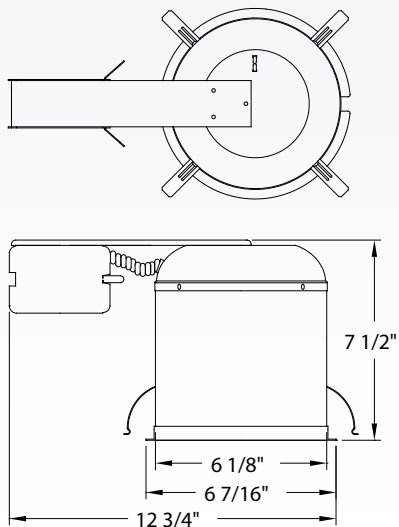

6" Incandescent

- New Construction
- Thermally protected housing
- Adjustable socket bracket
- Wire through junction box (4 in and 4 out)
- Adjustable hanger bar from 14" to 24"
- Commercial or residential
- 7½" height allows use in 2" × 8" joist construction
- Housing adjusts for ceilings up to 1" thick
- V8660: may be covered with insulation
- Damp location

- Remodel
- Thermally protected housing
- Adjustable socket bracket
- Wire through junction box (2 in and 2 out)
- Commercial or residential
- 7½" height allows use in 2" × 8" joist construction
- Spring clips for fast and easy installation
- Housing adjusts for ceilings up to 1" thick
- V8667: may be covered with insulation
- Damp location