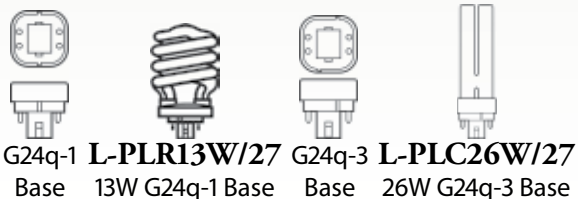

G24q-1 Base L-PLR13W/27 Base G24q-3 Base L-PLC26W/27 Base