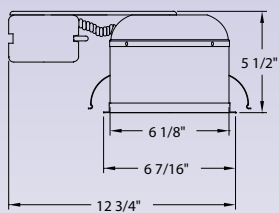

Shallow Housing

V8670 IC, Shallow, 75W

- New Construction
- Thermally protected housing
- Wire through junction box (4 in and 4 out)
- Adjustable hanger bar from 14" to 24"
- 5 1/2" height allows use in 2" x 6" joist construction
- Commercial or residential
- May be covered with insulation
- ▲ Damp location

V8671 IC, Shallow, 75W

- Remodel
- Thermally protected housing
- Wire through junction box (2 in and 2 out)
- 5 1/2" height allows use in 2" x 6" joist construction
- Commercial or residential
- May be covered with insulation
- ▲ Damp location

Sloped Ceiling Housing

V8672 IC, Sloped Ceiling, 150W

- New Construction
- For use with slopes from 2/12 to 6/12
- Thermally protected housing
- Wire through junction box (4 in and 4 out)
- Adjustable hanger bar from 14" to 24"
- Commercial or residential
- May be covered with insulation
- ▲ Damp location

V8673 IC, Sloped Ceiling, 150W

- Remodel
- For use with slopes from 2/12 to 6/12
- Thermally protected housing
- Wire through junction box (2 in and 2 out)
- Commercial or residential
- May be covered with insulation
- ▲ Damp location