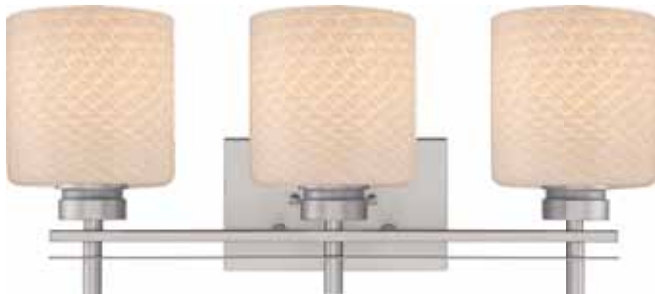

With GS-521