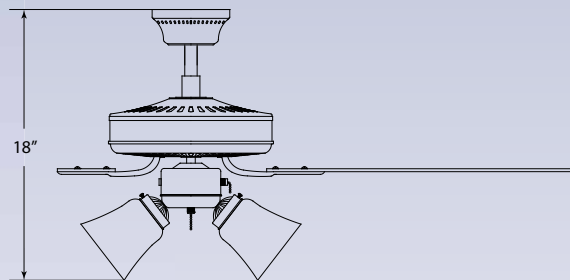

V6153-6

White

3-light kit with alabaster glass included
White / White Wash Pine Blades
3-60W Candelabra
Light Bulbs Included

V6174-33

Brushed Nickel

4-light kit with alabaster glass included
Rosewood / Walnut Blades
4-40W Candelabra
Light Bulbs Included