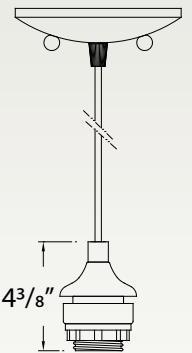

120V NPF Electronic Ballast

Light bulb not included

120V NPF Electronic Ballast

Light bulb not included

V2423

1x13W G24q-1 Base

120V NPF Electronic Ballast