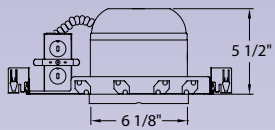

Shallow Housing

V8670 IC, Shallow, 75W

- New Construction
- Thermally protected housing
- Wire through junction box (4 in and 4 out)
- Adjustable hanger bar from 14" to 24"
- 5 1/2" height allows use in 2" x 6" joist construction
- Commercial or residential
- May be covered with insulation
- ▲ Damp location

V8671 IC, Shallow, 75W

- Remodel
- Thermally protected housing
- Wire through junction box (2 in and 2 out)
- 5 1/2" height allows use in 2" x 6" joist construction
- Commercial or residential
- May be covered with insulation
- ▲ Damp location

Sloped Ceiling Housing

V8672 IC, Sloped Ceiling, 150W

- New Construction
- For use with slopes from 2/12 to 6/12
- Thermally protected housing
- Wire through junction box (4 in and 4 out)
- Adjustable hanger bar from 14" to 24"
- Commercial or residential
- May be covered with insulation
- ▲ Damp location

V8673 IC, Sloped Ceiling, 150W

- Remodel
- For use with slopes from 2/12 to 6/12
- Thermally protected housing
- Wire through junction box (2 in and 2 out)
- Commercial or residential
- May be covered with insulation
- ▲ Damp location