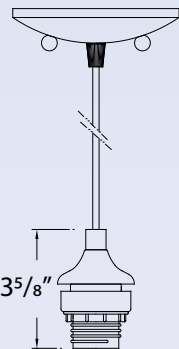

Optional Stems
V0089-33
6" Stems
V0090-33
12" Stems

V2421
1x100W Med. Base