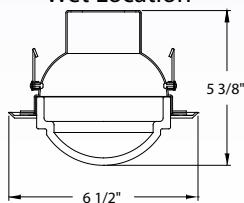

5" Incandescent

- New Construction
- Thermally protected housing
- Wire through junction box (4 in and 4 out)
- Adjustable hanger bar from 14" to 24"
- Commercial or residential
- 7 1/2" height allows use in 2" x 8" joist construction
- Housing adjusts for ceilings up to 1" thick
- May be covered with insulation
- Damp location

V8508