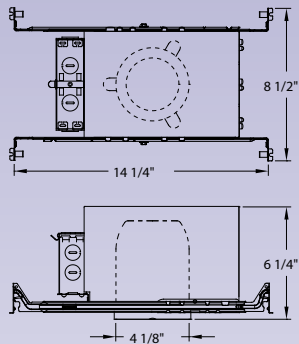

V8413 IC, Air Tight, 50W

- New Construction
- Thermally protected housing
- Wire through junction box (4 in and 4 out)
- Adjustable hanger bar from 14" to 24"
- Housing adjusts for ceilings up to 1" thick
- Commercial or residential
- Adjustable socket bracket
- ▲ Damp location