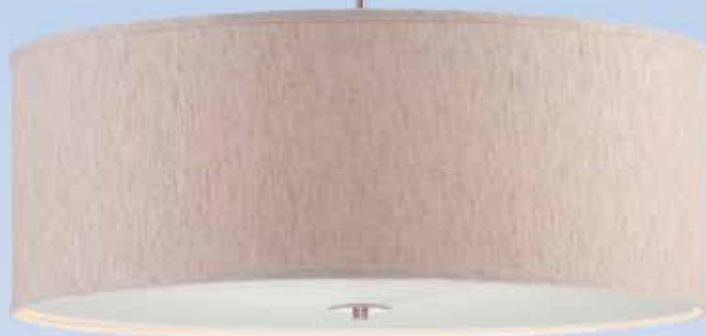

G24q-3 **L-PLC26W/27**
Base 26W G24q-3 Base

V0039-40
Ecru Linen Shade
20"W × 9"H

V0039-29
Basketweave Shade
20"W × 9"H

V0039-5
Black Shade
20"W × 9"H

V0039-34
Handcrafted Linen Shade
20"W × 9"H

V2435-33© Brushed Nickel
 5x100W Med. Base
 36" of Stems Included
 Include Sloped Ceiling Canopy
 Hanging or Semi-Flush
 Frosted glass bottom
 Light bulb not included