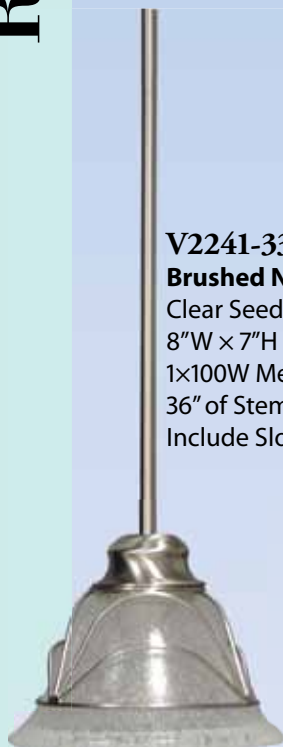

Additional Stems

V0089-33
6" Stems

V0090-33
12" Stems