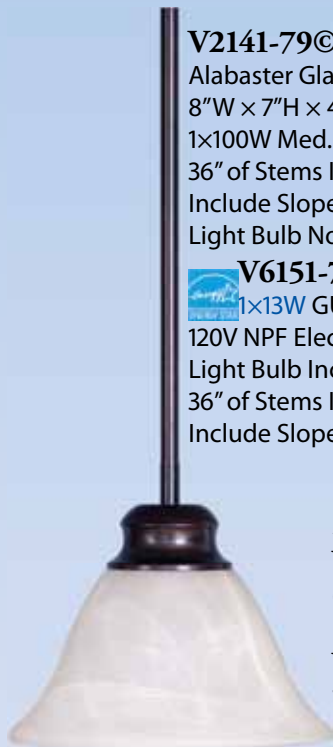

V2363-79© **Antique Bronze**
 Sandstone Glass
 22¾"W × 17¾"H
 3×100W Med. Base

V4425-79 **Antique Bronze**
 18"W × 16½"H
 5×60W Candelabra

GS-169
 Sandstone Glass
 8"W × 4¾"H

V6709-79 **Antique Bronze**
 Sandstone Glass
 8"W × 10½"H × 4"E
 1×100W Med. Base
 Ⓜ ADA