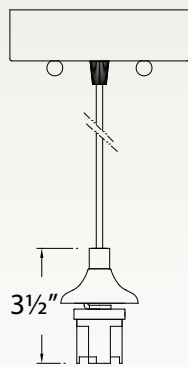

V2426

1x26W G24q-3 Base
120V/277V HPF Electronic Ballast