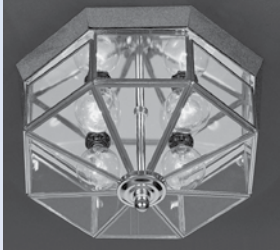

Close to Ceiling

V7202

▲ Damp Location

▲ Damp Location

▲ Damp Location

▲ Damp Location

▲ Damp Location

▲ Damp Location

Item	Finish	Glass	Width	Height	Max Wattage
V7202	-1(AB),-2(PB),-6(WT),-22(PR)	Clear	11½"	6½"	4(C) 25W
V7205	-6(WT),-22(PR),-33(BN)	Clear Beveled	10½"	5¾"	3(C) 25W
V7213	-33(Brushed Nickel)	Clear	9¼"	6"	3(C) 25W
▲ V7222	-1(AB),-2(PB),-22(PR),-33(BN)	Clear Beveled	8"	6"	2(C) 40W
▲ V7223	-2(PB),-33(BN)	Clear Beveled	9"	6½"	3(C) 40W