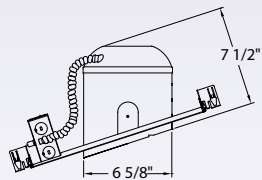

V8673 IC, Sloped Ceiling, 150W

- Remodel
- For use with slopes from 2/12 to 6/12
- Thermally protected housing
- Wire through junction box (2 in and 2 out)
- Commercial or residential
- May be covered with insulation
- ▲ Damp location