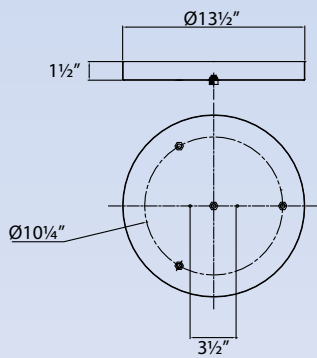

V7592-33
Brushed Nickel
White Glass
9"W × 12"H × 3¾"E
2×60W Med. Base
♻️ ADA

V7591-33
Brushed Nickel
White Frit Glass
9"W × 12"H × 3¾"E
2×60W Med. Base
♻️ ADA

G24q-3 **L-PLC26W/27**
Base 26W G24q-3 Base