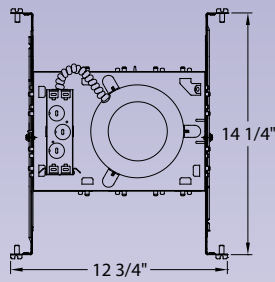

5" Incandescent

V8500 IC, Air Tight, 75W

- New Construction
- Thermally protected housing
- Wire through junction box (4 in and 4 out)
- Adjustable hanger bar from 14" to 24"
- Commercial or residential
- 7 1/2" height allows use in 2" x 8" joist construction
- Housing adjusts for ceilings up to 1" thick
- May be covered with insulation
- Damp location