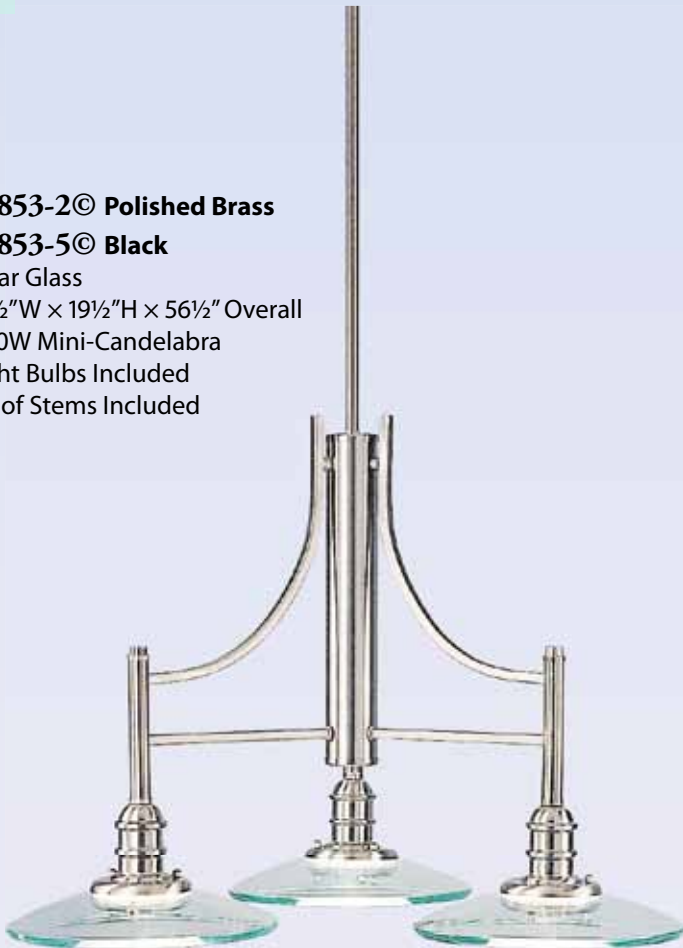

V1853-2© Polished Brass
V1853-5© Black
Clear Glass
28½"W x 19½"H x 56½" Overall
3-50W Mini-Candelabra
Light Bulbs Included
36" of Stems Included