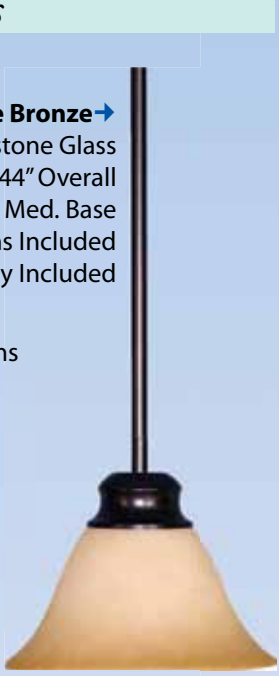

V2151-79© Antique Bronze →
Sandstone Glass
8"W × 7"H × 44" Overall
1×100W Med. Base
36" of Stems Included
Sloped Ceiling Canopy Included

Additional Stems
V0089-79
6" Stems

V0090-79
12" Stems