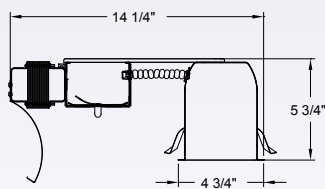

V8409 Non-IC, Non-Air Tight, 50W

- Remodeling
- Thermally protected housing
- Wire through junction box (2 in and 2 out)
- Housing adjusts for ceilings up to 1" thick
- Commercial or residential
- Adjustable socket bracket
- Minimum 3" space between housing and insulation
- Damp location