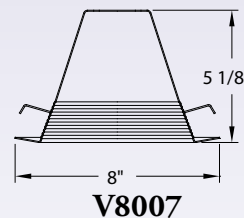

V8007-6 White
Air Tight Cone Baffle
8" Outside Diameter
Non-IC/IC
75W PAR38/R40

V8609-6
Fresnel Shower
8" Outside Diameter
Non-IC
60W A19
IC
40W A19
☔ Wet Location