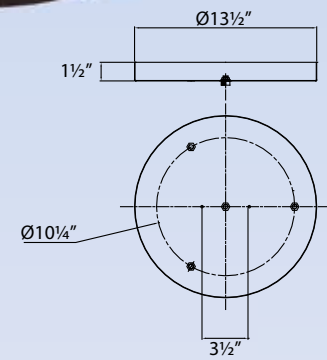

Esprit

- Pendants are supplied with 10-foot cord
- Track pendant adapter optional