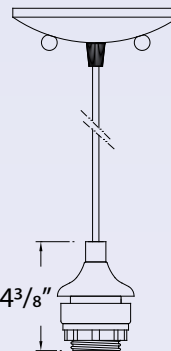

V2423
1x13W G24q-1 Base
120V NPF Electronic Ballast