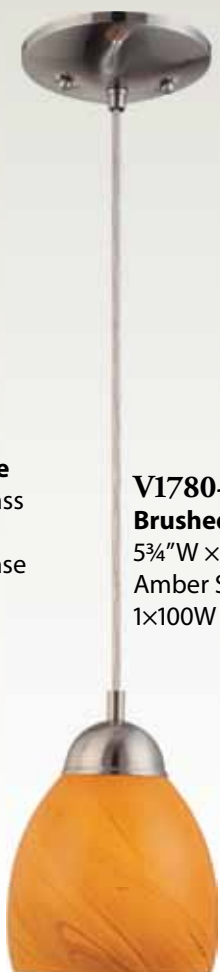

Additional Stems
V0089
 6" Stems

V0090
 12" Stems

V1780-79
Antique Bronze
 Amber Swirl Glass
 5¾"W × 7¾"H
 1×100W Med. Base

V1780-33
Brushed Nickel
 5¾"W × 7¾"H
 Amber Swirl Glass
 1×100W Med. Base

V2271-79
Antique Bronze
 Alabaster Glass
 7¾"W × 6"H × 44¾"H Overall
 1×150W Med. Base