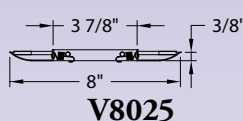

V8025-6
Open Trim
8" Outside Diameter
Non-IC/IC
75W PAR30/R30