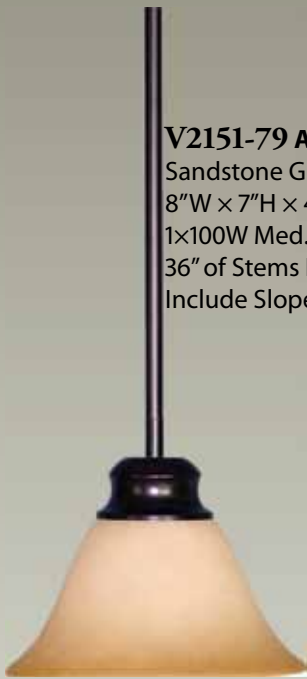

V2151-79 Antique Bronze
Sandstone Glass
8"W x 7"H x 44" Overall
1x100W Med. Base
36" of Stems Included
Include Sloped Ceiling Canopy