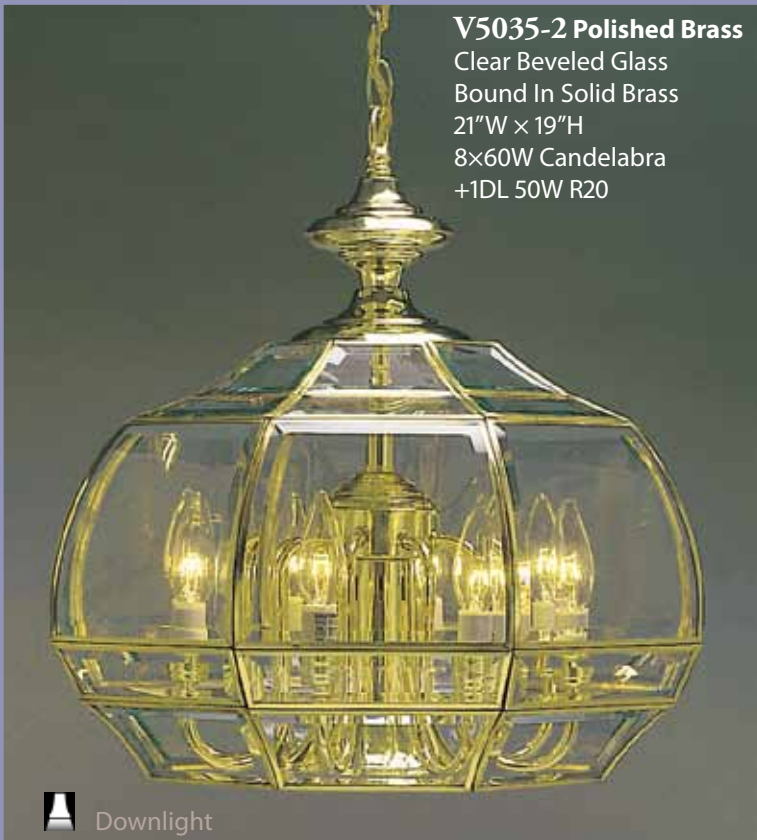

V5126-2 Polished Brass
Clear Beveled Glass
Bound In Solid Brass
18"W × 15¾"H
6×60W Candelabra

Chandeliers

V5035-2 Polished Brass
Clear Beveled Glass
Bound In Solid Brass
21"W × 19"H
8×60W Candelabra
+1DL 50W R20

Downlight