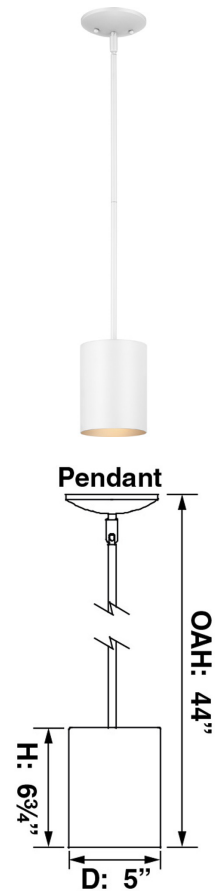

At a Glance

- Sturdy, Exquisite Construction
- 5-Year Limited Warranty on Integrated LED (Included with Purchase)
- Powder-Coated Aluminum Cylinder
- Perfect for Many Indoor or Outdoor Areas (Suitable for Damp or Dry Locations Only)
- White Finish
- High-Quality, Corrosion-Resistant, and Rust-Resistant All-Aluminum
- Powder-Coated Hard Surface Provides Long-Lasting Color and Corrosion/Scratch Resistance
- Modern Design
- Go Green—Environmentally Friendly, Energy-Efficient Integrated LED
- Clean, Minimal, and Solid Color Design Blends in Seamlessly with Surroundings and Existing Décor
- Open/Uncovered Bottom Helps Prevent Accumulation of Dust or Pests
- Compact Light Fits Easily in Small Spaces
- 1000 Lumens
- 3000K Color Temperature
- 80 CRI
- Dimmable (Flicker-Free TRIAC/ELV, 5% [120V Only])
- Suitable for Damp or Dry Locations Only
- Heat-Resistant Components Withstand Up to 15 Watts
- 1-Light Fixture (Integrated LED Included)
- Three FREE 12" Downrod Stems (Included with Purchase) (Additional Sold Separately)
- FREE Sloped Ceiling Canopy with Swivel (Up to 90 Degrees) (Included with Purchase) (Additional Sold Separately)
- FREE 8' Electrical Wire (Included with Purchase)
- Individually Inspected for Quality Assurance
- cULus Listed for Safety