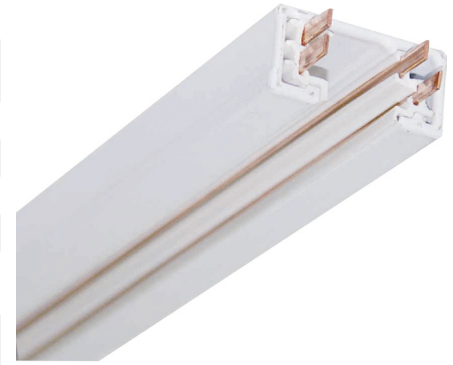

Specifications

Type of Lighting	Indoor Track Systems
Product Type	Track Section / Track Rail
Product Subtype	120V 2-Circuit/1-Neutral
Height (in.)	0.75
Width (in.)	1.375
Length or Extension/Projection (in.)	96
Finish	White
Main Material	Extruded Aluminum
Installation Location	Dry
Number of Circuits	2
Electrical Capacity per Circuit (Amps)	20

At a Glance

- Sturdy, Exquisite Construction
- Perfect Complement to Kitchens, Living Rooms, Apartments, Studios, Bars, Restaurants, and Many Other Indoor Areas
- Solid White Finish
- High-Quality, Corrosion-Resistant, and Rust-Resistant Extruded Aluminum
- Clean, Minimal, and Solid Color Design Blends in Seamlessly with Surroundings and Existing Décor
- 20 Amps per Circuit (40 Amps Max Electrical Capacity)
- Compatible with Volume Lighting 120V 2-Circuit/1-Neutral Track Heads
- Suitable for Dry Locations Only
- Individually Inspected for Quality Assurance
- cULus Listed for Safety