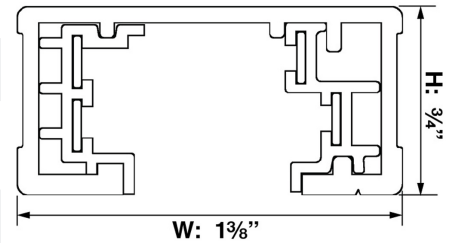

Total Electrical Capacity (Amps)	40
Voltage (Volts)	120V
Compliances	RoHS Compliant
Safety Ratings	cULus Listed
Assembly	No Assembly Required
Accessory 1 (Sold Separately)	V2718-6 White Monopoint Canopy (4.375" H x 5" Dia.)
Accessory 2 (Sold Separately)	V2721-6 Steel T-Bar Clip
Accessory 3 (Sold Separately)	V2723-6 White Pendant Track Adapter / Cord Pendant Adapter (1.4375" H x 1.375" W x 1.4375" L)
Accessory 4 (Sold Separately)	V2751-6 White Live End Connector / Conduit Connector (.625" H x 1.375" W x 4.25" L)
Accessory 5 (Sold Separately)	V2752-6 White Mini Joiner / Mini Straight Connector (.75" H x 1.875" W x 3.1875" L)
Accessory 6 (Sold Separately)	V2754-6 White "L" Connector (90°) (.625" H x 4.25" W x 4.25" L)
Accessory 7 (Sold Separately)	V2755-6 White Live End J-Box Feed / Live End Connector (.625" H x 4.25" W x 5.75" L)
Accessory 8 (Sold Separately)	V2756-6 White "T" Connector (.625" H x 4.25" W x 7.0625" L)
Accessory 9 (Sold Separately)	V2757-6 White Floating Canopy / Floating Connector (2.625" H x 4.25" W x 4.25" L)
Accessory 10 (Sold Separately)	V2758-6 White "X" Connector (.625" H x 7.0625" W x 7.0625" L)
Accessory 11 (Sold Separately)	V2791-6 12" White Extension Wand
Accessory 12 (Sold Separately)	V2792-6 24" White Extension Wand
Accessory 13 (Sold Separately)	V2793-6 36" White Extension Wand
Accessory 14 (Sold Separately)	V2794-6 48" White Extension Wand
Accessory 15 (Sold Separately)	V2795-6 18" White Extension Wand

Specifications

Type of Lighting	Indoor Track Systems
Product Type	Track Section / Track Rail
Product Subtype	120V 2-Circuit/1-Neutral
Height (in.)	0.75
Width (in.)	1.375
Length or Extension/Projection (in.)	96
Finish	White
Main Material	Extruded Aluminum
Installation Location	Dry
Number of Circuits	2
Electrical Capacity per Circuit (Amps)	20