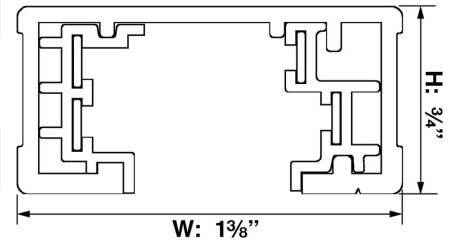

Specifications

| | |
|--|----------------------------|
| Type of Lighting | Indoor Track Systems |
| Product Type | Track Section / Track Rail |
| Product Subtype | 120V 2-Circuit/1-Neutral |
| Height (in.) | 0.75 |
| Width (in.) | 1.375 |
| Length or Extension/Projection (in.) | 96 |
| Finish | Silver Gray |
| Main Material | Extruded Aluminum |
| Installation Location | Dry |
| Number of Circuits | 2 |
| Electrical Capacity per Circuit (Amps) | 20 |