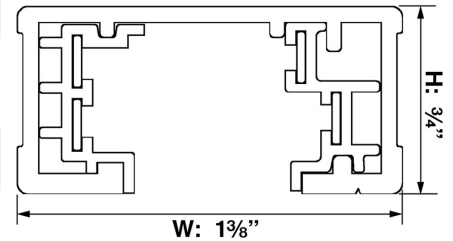

This 8 ft. 120V 2-circuit/1-neutral black aluminum linear track system / rail / section features a clean, minimal, and solid color design that blends in seamlessly with surroundings and existing décor. Composed of extruded aluminum, a corrosion-resistant material. Feel at ease with aluminum's high resilience, lasting quality, and inability to rust like steel. Compatible with Volume Lighting 120V 2-circuit/1-neutral track heads. Perfect complement to kitchens, living rooms, apartments, studios, bars, restaurants, and many other indoor areas. Suitable for dry locations only. Finished in solid black.

Specifications

Type of Lighting	Indoor Track Systems
Product Type	Track Section / Track Rail
Product Subtype	120V 2-Circuit/1-Neutral
Height (in.)	0.75
Width (in.)	1.375
Length or Extension/Projection (in.)	96
Finish	Black
Main Material	Extruded Aluminum
Installation Location	Dry
Number of Circuits	2
Electrical Capacity per Circuit (Amps)	20