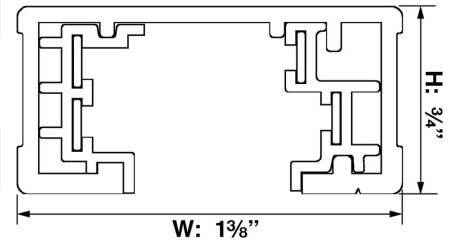

Total Electrical Capacity (Amps)	40
Voltage (Volts)	120V
Compliances	RoHS Compliant
Safety Ratings	cULus Listed
Assembly	No Assembly Required
Accessory 1 (Sold Separately)	V2718-20 Silver Gray Monopoint Canopy (.4375" H x 5" Dia.)
Accessory 2 (Sold Separately)	V2721-20 Steel T-Bar Clip
Accessory 3 (Sold Separately)	V2723-20 Silver Gray Pendant Track Adapter / Cord Pendant Adapter (1.4375" H x 1.375" W x 1.4375" L)
Accessory 4 (Sold Separately)	V2751-20 Silver Gray Live End Connector / Conduit Connector (.625" H x 1.375" W x 4.25" L)
Accessory 5 (Sold Separately)	V2752-20 Silver Gray Mini Joiner / Mini Straight Connector (.75" H x 1.875" W x 3.1875" L)
Accessory 6 (Sold Separately)	V2754-20 Silver Gray "L" Connector (90°) (.625" H x 4.25" W x 4.25" L)
Accessory 7 (Sold Separately)	V2755-20 Silver Gray Live End J-Box Feed / Live End Connector (.625" H x 4.25" W x 5.75" L)
Accessory 8 (Sold Separately)	V2756-20 Silver Gray "T" Connector (.625" H x 4.25" W x 7.0625" L)
Accessory 9 (Sold Separately)	V2757-20 Silver Gray Floating Canopy / Floating Connector (2.625" H x 4.25" W x 4.25" L)
Accessory 10 (Sold Separately)	V2758-20 Silver Gray "X" Connector (.625" H x 7.0625" W x 7.0625" L)
Accessory 11 (Sold Separately)	V2791-20 12" Silver Gray Extension Wand
Accessory 12 (Sold Separately)	V2792-20 24" Silver Gray Extension Wand
Accessory 13 (Sold Separately)	V2793-20 36" Silver Gray Extension Wand
Accessory 14 (Sold Separately)	V2794-20 48" Silver Gray Extension Wand
Accessory 15 (Sold Separately)	V2795-20 18" Silver Gray Extension Wand

Specifications

Type of Lighting	Indoor Track Systems
Product Type	Track Section / Track Rail
Product Subtype	120V 2-Circuit/1-Neutral
Height (in.)	0.75
Width (in.)	1.375
Length or Extension/Projection (in.)	72
Finish	Silver Gray
Main Material	Extruded Aluminum
Installation Location	Dry
Number of Circuits	2
Electrical Capacity per Circuit (Amps)	20